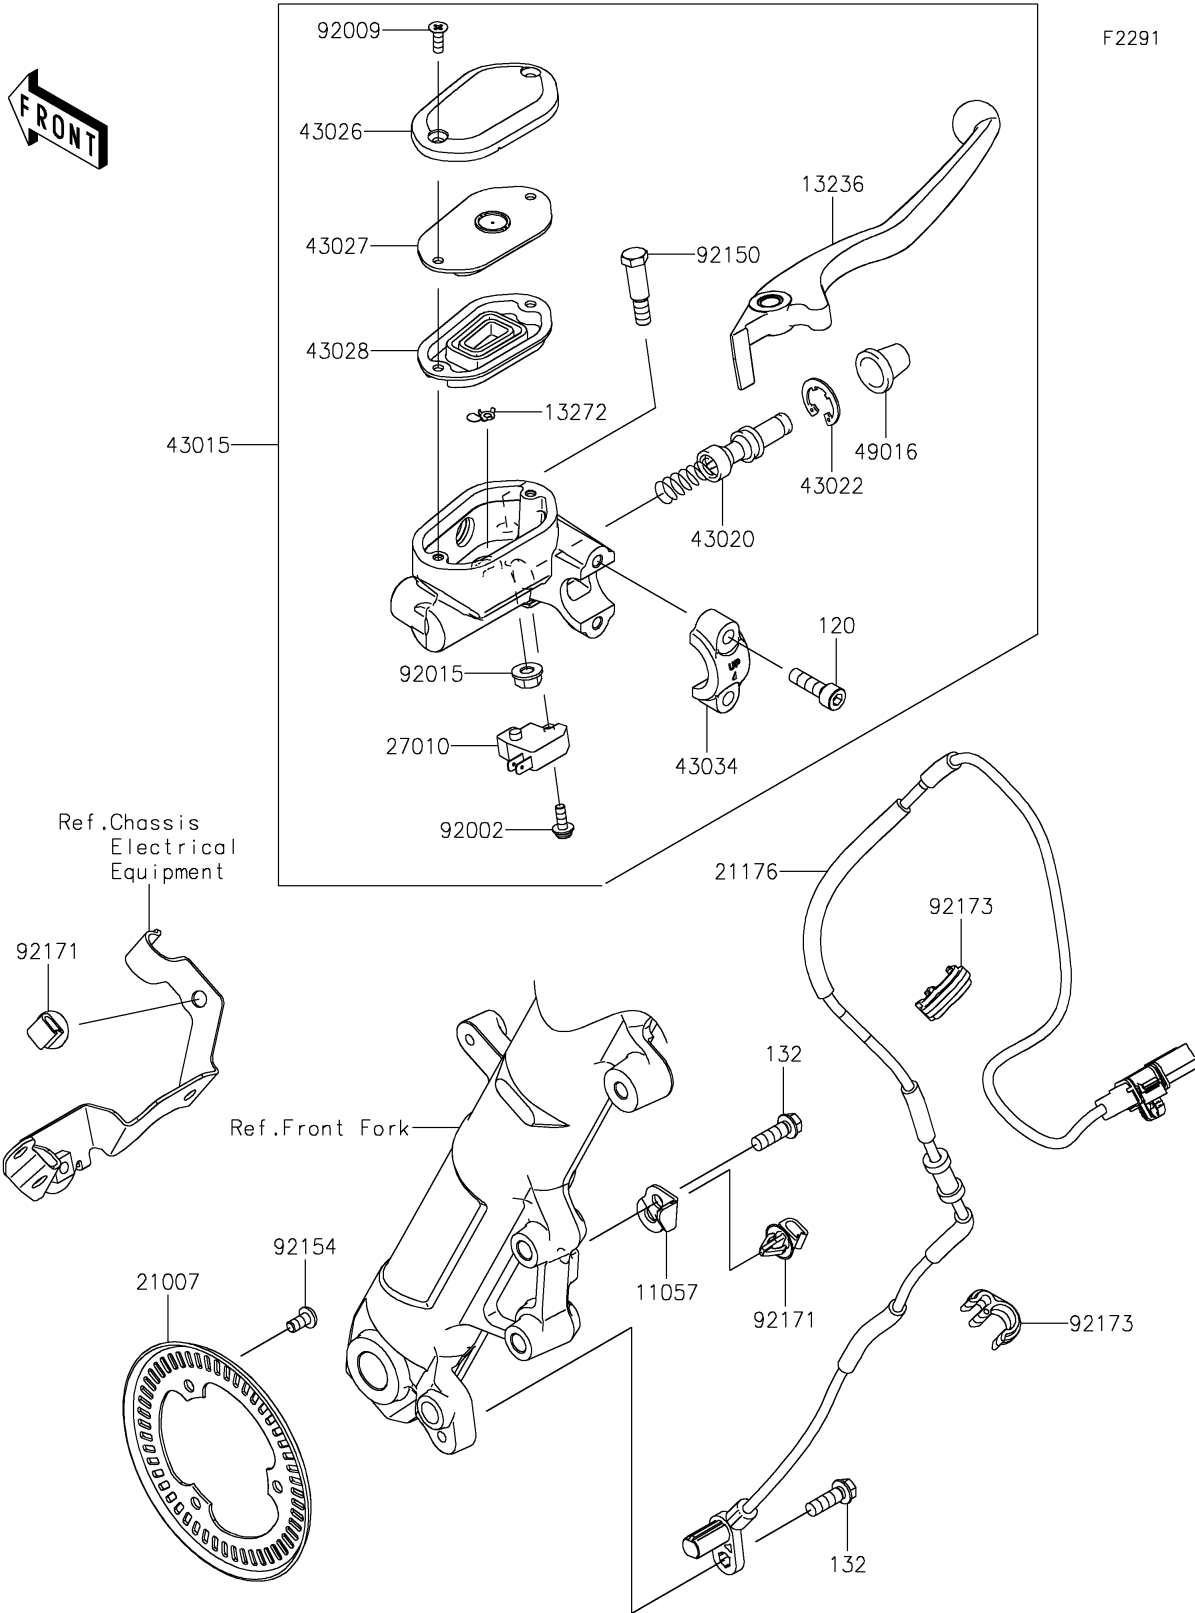

2024 Ninja 500 SE PARTS DIAGRAM

Front Master Cylinder

2024 Ninja 500 SE PARTS LIST

Front Master Cylinder

ITEM NAME	PART NUMBER	QUANTITY
BRACKET,SENSOR (Ref # 11057)	11057-1099	1
LEVER-COMP (Ref # 13236)	13236-0861	1
PLATE (Ref # 13272)	13272-0573	1
ROTOR,SENSOR,FR (Ref # 21007)	21007-0671	1
SENSOR,SPEED,FR (Ref # 21176)	21176-1141	1
SWITCH,BRAKE (Ref # 27010)	27010-0762	1
CYLINDER-ASSY-MASTER,FR (Ref # 43015)	43015-0817	1
PISTON-COMP-BRAKE (Ref # 43020)	43020-0022	1
STOPPER-BRAKE,PISTON (Ref # 43022)	43022-1010	1
CAP-BRAKE (Ref # 43026)	43026-0026	1
PLATE-DIAPHRAGM (Ref # 43027)	43027-0010	1
DIAPHRAGM (Ref # 43028)	43028-0022	1
HOLDER-BRAKE,MASTER CYLINDER (Ref # 43034)	43034-1016	1
COVER-SEAL,MASTER CYLINDER (Ref # 49016)	49016-1044	1
BOLT,SCREW,4X12 (Ref # 92002)	92002-1323	1
SCREW,4MM (Ref # 92009)	92009-1458	2
NUT,FLANGED,6MM,BLACK (Ref # 92015)	92015-1233	1
BOLT,LEVER SET (Ref # 92150)	92150-1451	1
BOLT,SOCKET,5X10 (Ref # 92154)	92154-2801	3
CLAMP (Ref # 92171)	92171-0640	2
CLAMP,HOSE&SENSOR LINE (Ref # 92173)	92173-1613	2
BOLT-SOCKET,6X20 (Ref # 120)	120CB0620	2
BOLT-FLANGED-SMALL,6X18 (Ref # 132)	132BC0618	2