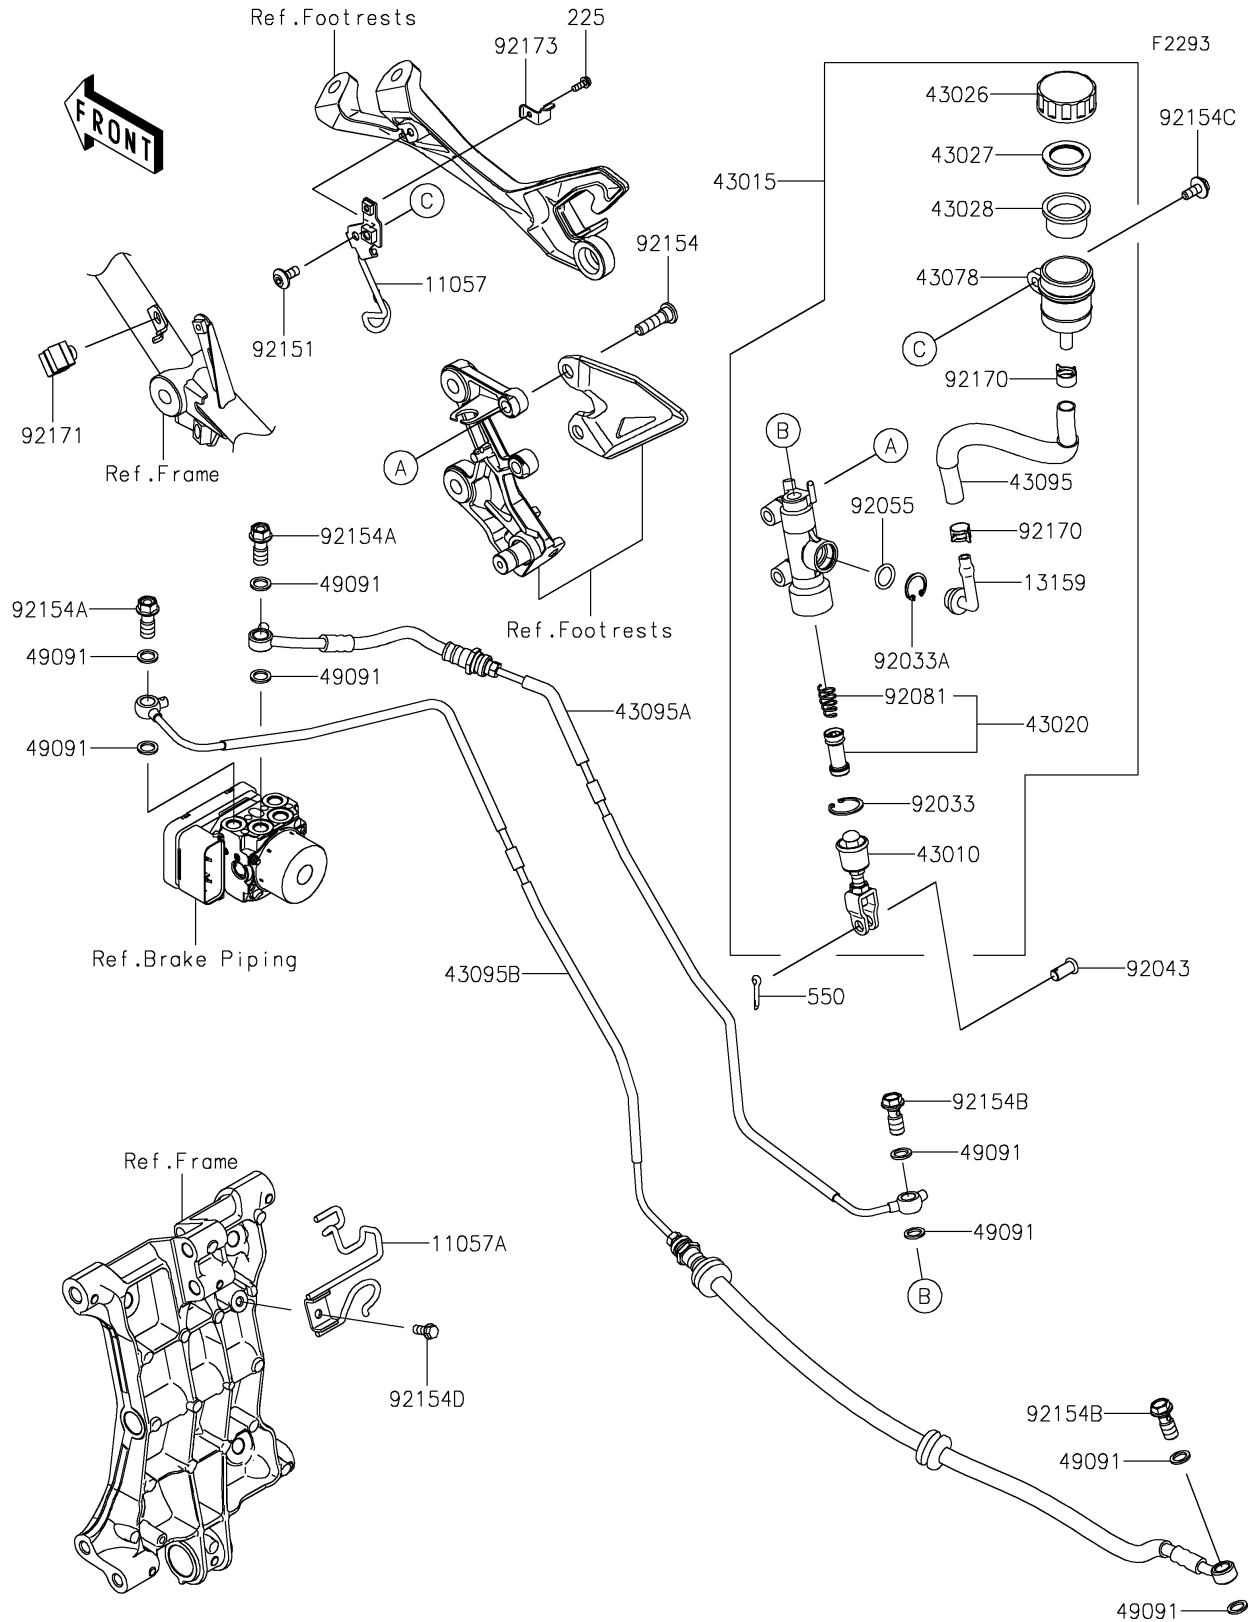

2025 NINJA® 500 SE ABS PARTS DIAGRAM

Rear Master Cylinder

2025 NINJA® 500 SE ABS PARTS LIST

Rear Master Cylinder

ITEM NAME	PART NUMBER	QUANTITY
BRACKET,RR RESERVOIR (Ref # 11057)	11057-1101	1
BRACKET,PIVOT BRACKET (Ref # 11057A)	11057-1103	1
CONNECTOR (Ref # 13159)	13159-1056	1
ROD-ASSY-BRAKE (Ref # 43010)	43010-0022	1
CYLINDER-ASSY-MASTER,RR (Ref # 43015)	43015-0667	1
PISTON-COMP-BRAKE (Ref # 43020)	43020-0023	1
CAP-BRAKE (Ref # 43026)	43026-0009	1
PLATE-DIAPHRAGM (Ref # 43027)	43027-1053	1
DIAPHRAGM (Ref # 43028)	43028-1065	1
RESERVOIR (Ref # 43078)	43078-0040	1
HOSE-BRAKE,RR RESERVOIR (Ref # 43095)	43095-1495	1
HOSE-BRAKE,HU-RR M/CYLINDER (Ref # 43095A)	43095-1948	1
HOSE-BRAKE,HU-RR CALIPER (Ref # 43095B)	43095-1949	1
WASHER-SEAL,10.1X14.5X1.5 (Ref # 49091)	49091-0001	8
RING-SNAP,20.9X24.6X1.2 (Ref # 92033)	92033-0079	1
RING-SNAP,20.5MM (Ref # 92033A)	92033-1186	1
PIN (Ref # 92043)	92043-0904	1
RING-O,14.8X2.4 (Ref # 92055)	92055-0741	1
SPRING,MASTER CYLINDER (Ref # 92081)	92081-1737	1
BOLT,SOCKET,6X14 (Ref # 92151)	92151-1654	1
BOLT,SOCKET,8X30 (Ref # 92154)	92154-0843	2
BOLT,BANJO,10X22 (Ref # 92154A)	92154-1138	2
BOLT,BANJO,10X23 (Ref # 92154B)	92154-1712	2
BOLT,UPSET-WP,6X16 (Ref # 92154C)	92154-2244	1
BOLT,6X14 (Ref # 92154D)	92154-4129	1
CLAMP,HOSE (Ref # 92170)	92170-1091	2
CLAMP (Ref # 92171)	92171-0818	1
CLAMP,RESERVOIR TANK CAP (Ref # 92173)	92173-0028	1
SCREW-PAN-WSP-CROS,4X12 (Ref # 225)	225AB0412	1

2025 NINJA® 500 SE ABS PARTS LIST

Rear Master Cylinder

ITEM NAME	PART NUMBER	QUANTITY
PIN-COTTER,2.0X15 (Ref # 550)	550AA2015	1