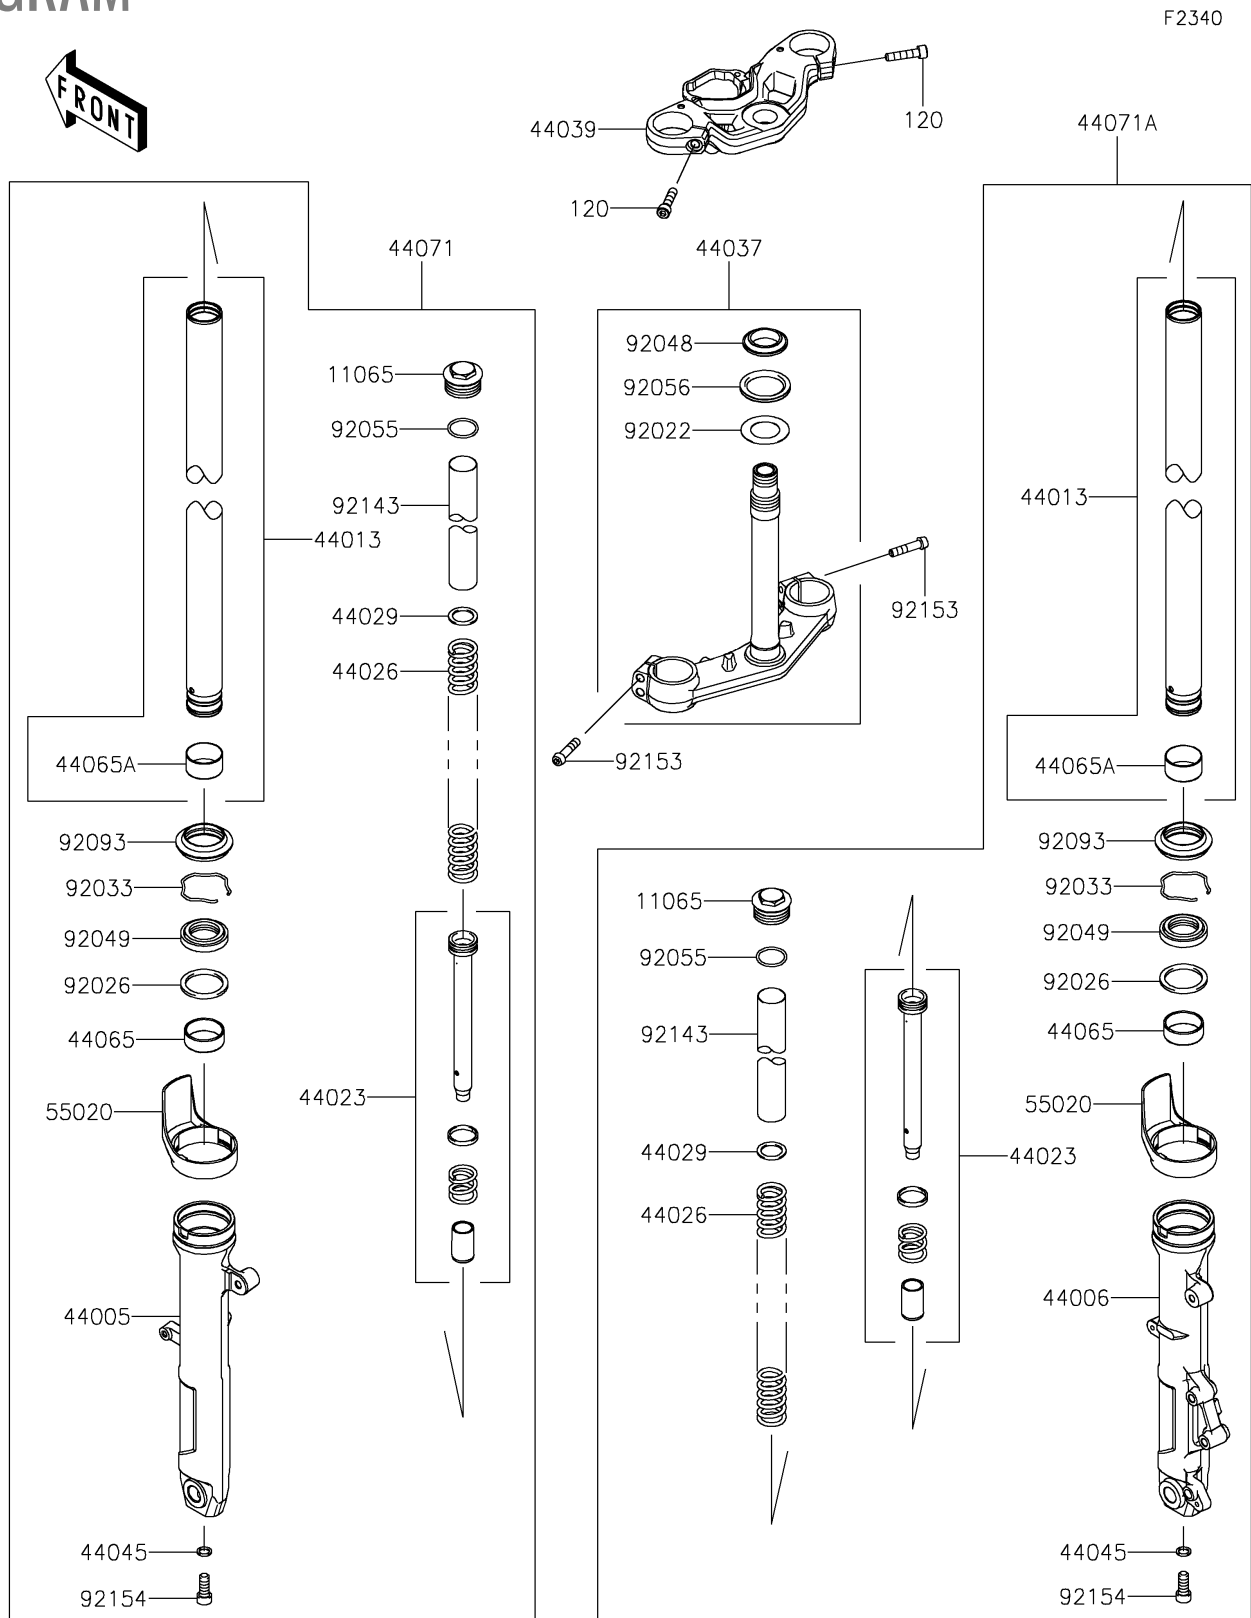

# 2024 NINJA® 500 SE 40th ANNIVERSARY EDITION ABS PARTS DIAGRAM

# 2024 NINJA® 500 SE 40th ANNIVERSARY EDITION ABS PARTS LIST

## Front Fork

ITEM NAME	PART NUMBER	QUANTITY
CAP (Ref # 11065)	11065-1286	2
PIPE-LEFT FORK OUTER,F.S.BLACK (Ref # 44005)	44005-0119-18R	1
PIPE-RIGHT FORK OUTER,F.S.BLK (Ref # 44006)	44006-0116-18R	1
PIPE-FORK INNER (Ref # 44013)	44013-0324	2
CYLINDER-SET-FORK (Ref # 44023)	44023-0144	2
SPRING-FRONT FORK (Ref # 44026)	44026-0300	2
SEAT-FORK SPRING (Ref # 44029)	44029-1131	2
HOLDER-FORK UNDER,F.BLACK (Ref # 44037)	44037-0178-21	1
HOLDER-FORK UPPER (Ref # 44039)	44039-0216	1
GASKET,FORK CYLINDER BOLT (Ref # 44045)	44045-051	2
BUSHING-FRONT FORK,GUIDE (Ref # 44065)	44065-0030	2
BUSHING-FRONT FORK (Ref # 44065A)	44065-0036	2
DAMPER-ASSY,LH,F.S.BLACK (Ref # 44071)	44071-1620-18R	1
DAMPER-ASSY,RH,F.S.BLACK (Ref # 44071A)	44071-1621-18R	1
GUARD,FORK (Ref # 55020)	55020-0872	2
WASHER,30.5X50X0.6 (Ref # 92022)	92022-231	1
SPACER,FORK OUTER (Ref # 92026)	92026-1276	2
RING-SNAP (Ref # 92033)	92033-1222	2
RACE,STEERING STEM BEARING (Ref # 92048)	92048-0048	1
SEAL-OIL (Ref # 92049)	92049-0807	2
RING-O,FORK TOP (Ref # 92055)	92055-1420	2
SEAL-OIL,STEERING STEM (Ref # 92056)	92056-003	1
SEAL,DUST (Ref # 92093)	92093-0717	2
COLLAR,FORK,L=250 (Ref # 92143)	92143-1653	2
BOLT,SOCKET,8X35 (Ref # 92153)	92153-0854	4
BOLT (Ref # 92154)	92154-2551	2
BOLT-SOCKET,8X35 (Ref # 120)	120CC0835	2