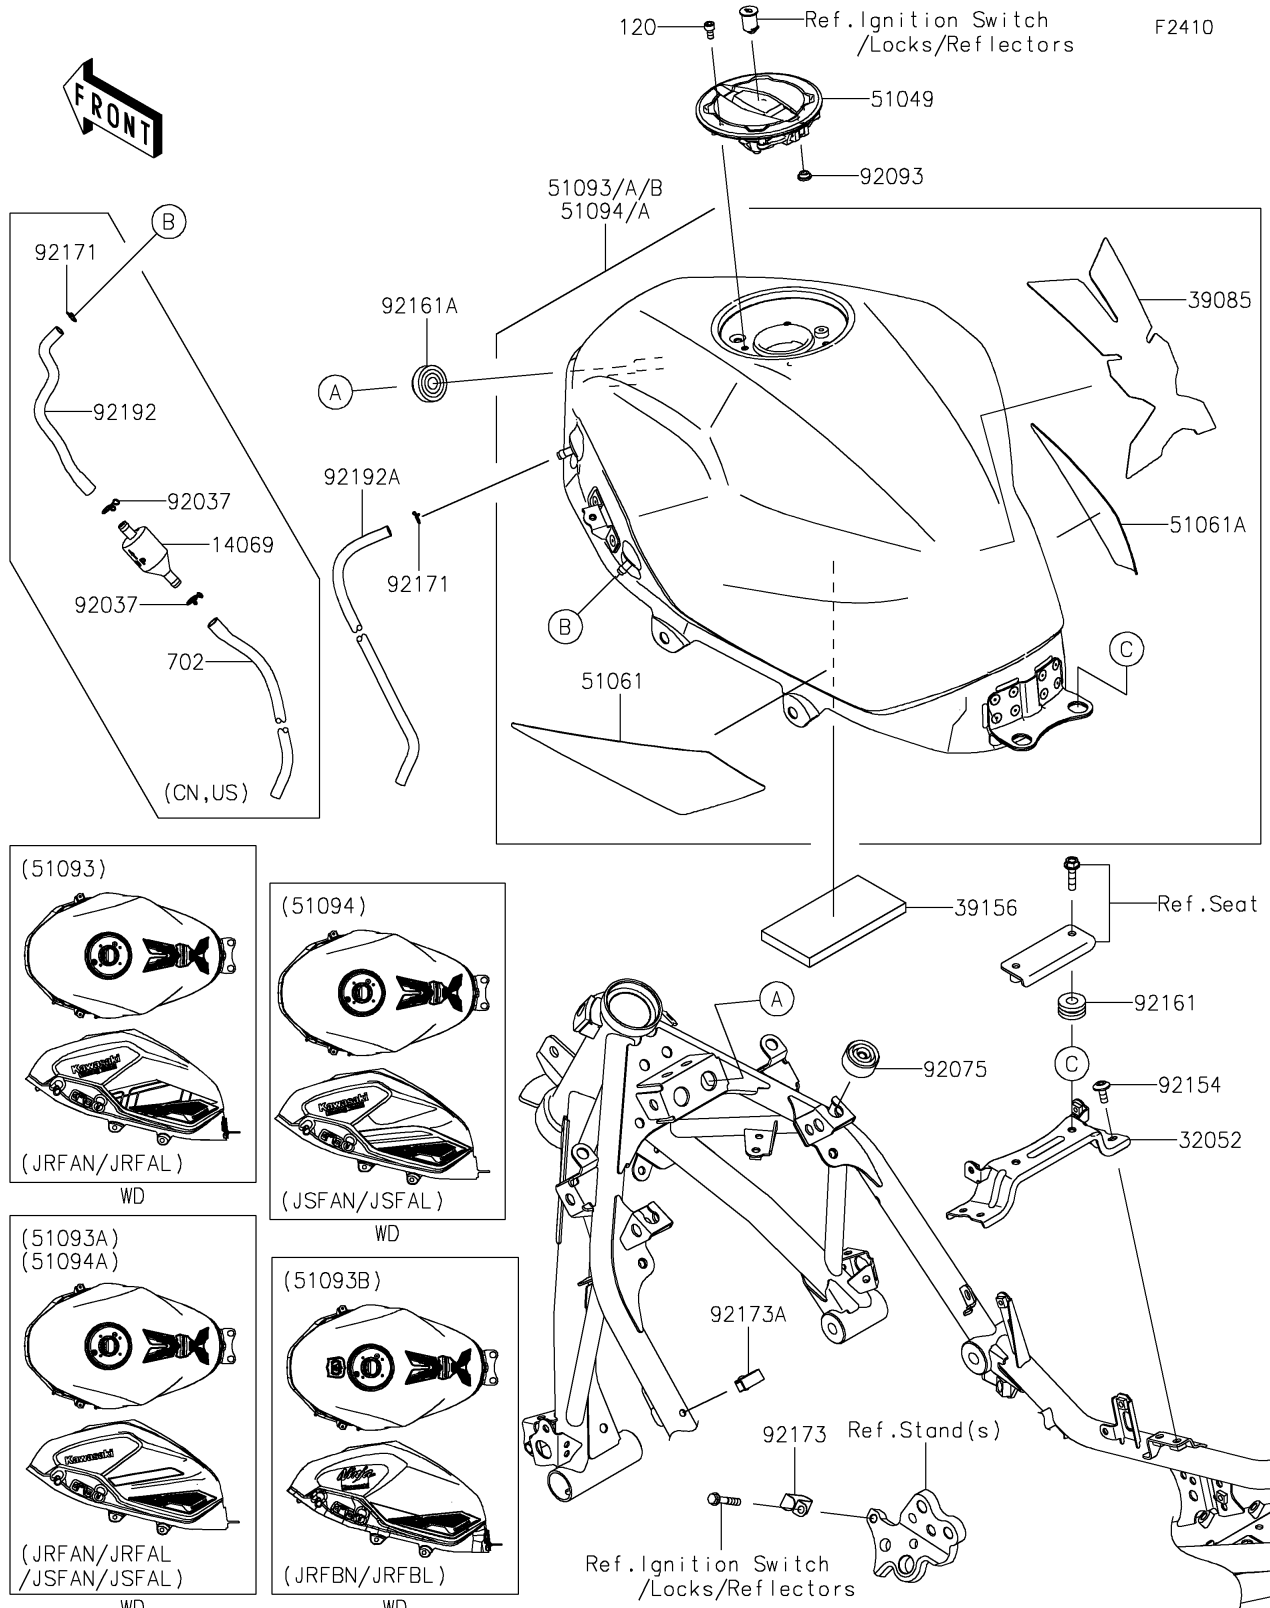

2024 NINJA® 500 KRT EDITION SE ABS PARTS DIAGRAM

Fuel Tank

2024 NINJA® 500 KRT EDITION SE ABS PARTS LIST

Fuel Tank

ITEM NAME	PART NUMBER	QUANTITY
BREATHER,FUEL TANK (Ref # 14069)	14069-1004	1
BRACKET-TANK (Ref # 32052)	32052-0809	1
PAD-TANK (Ref # 39085)	39085-0021	1
PAD,60X120X10 (Ref # 39156)	39156-2388	1
CAP-TANK,FUEL (Ref # 51049)	51049-0756	1
PAD-KNEE,LH (Ref # 51061)	51061-0020	1
PAD-KNEE,RH (Ref # 51061A)	51061-0021	1
TANK-COMP-FUEL,L.GREEN (Ref # 51093)	51093-5338-777	1
TANK-COMP-FUEL,M.F.S.BLACK (Ref # 51093A)	51093-5339-739	1
CLAMP,TUBE (Ref # 92037)	92037-147	2
DAMPER (Ref # 92075)	92075-015	2
SEAL,FUEL TANK CAP (Ref # 92093)	92093-1030	1
BOLT,SOCKET,6X14 (Ref # 92154)	92154-0932	4
DAMPER,10X24X12 (Ref # 92161)	92161-0927	2
DAMPER,10X32X17 (Ref # 92161A)	92161-1980	2
CLAMP,8X0.7 (Ref # 92171)	92171-1973	1
CLAMP (Ref # 92173)	92173-0833	1
CLAMP,HOLDER CLIP (Ref # 92173A)	92173-0868	1
TUBE,6X9X200 (Ref # 92192)	92192-1824	1
TUBE,DRAIN,6X9X810 (Ref # 92192A)	92192-1860	1
BOLT-SOCKET,5X12 (Ref # 120)	120CA0512	4
TUBE-RUBBER,6X9X450 (Ref # 702)	702A06450	1
CLAMP,8X0.7 (Ref # 92171)	92171-1973	2