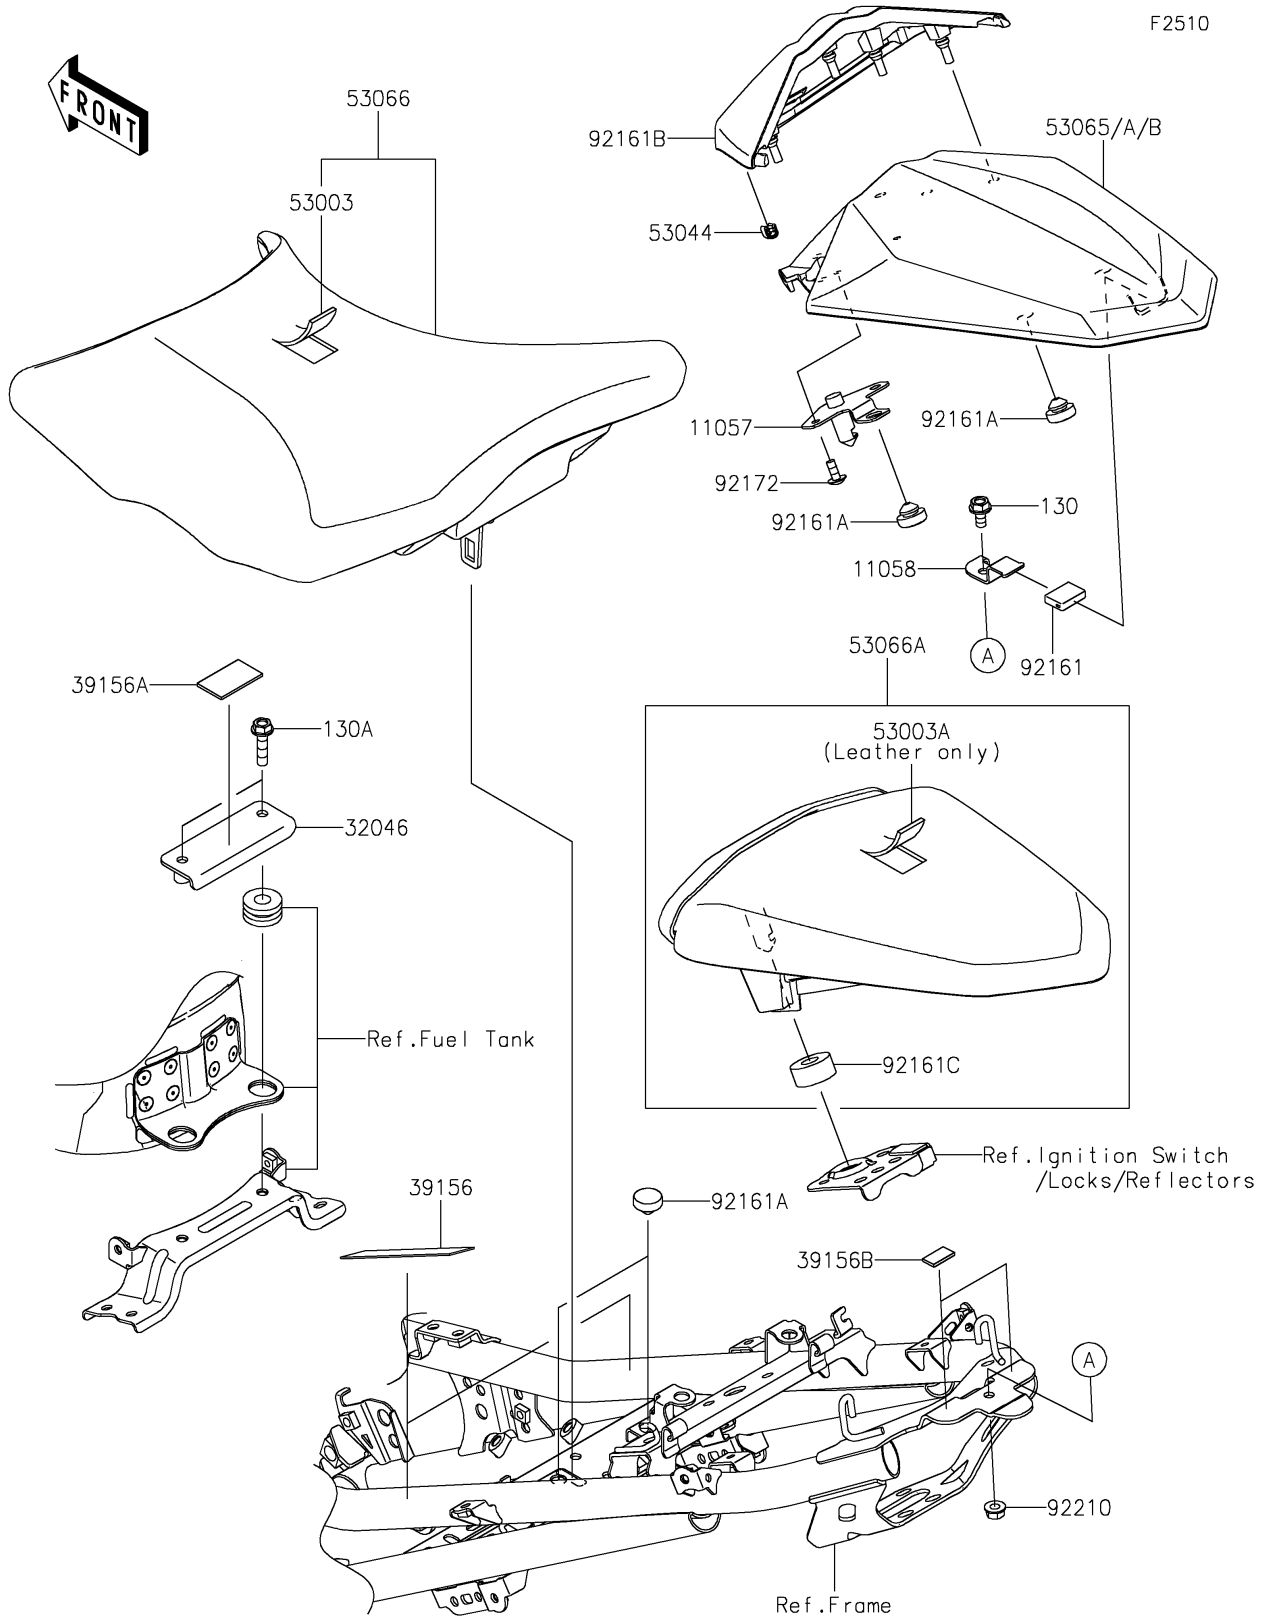

2024 NINJA® 500 SE ABS PARTS DIAGRAM

Seat

2024 NINJA® 500 SE ABS PARTS LIST

Seat

ITEM NAME	PART NUMBER	QUANTITY
BRACKET,COVER FIX (Ref # 11057)	11057-1241	1
BRACKET,SEAT COVER (Ref # 11058)	11058-1212	1
BRACKET-SEAT (Ref # 32046)	32046-0423	1
PAD,35X75X1 (Ref # 39156)	39156-2383	2
PAD,36X21X2 (Ref # 39156A)	39156-2882	1
PAD,18X10X2 (Ref # 39156B)	39156-2952	2
LEATHER,BLACK (Ref # 53003)	53003-0682-MA	1
LEATHER,BLACK (Ref # 53003A)	53003-0686-MA	1
TRIM,L=20 (Ref # 53044)	53044-0021	2
COVER SEAT,P.RED (Ref # 53065)	53065-0080-234	1
COVER SEAT,L.GREEN (Ref # 53065B)	53065-0080-777	1
SEAT-ASSY,FR,BLACK (Ref # 53066)	53066-0896-MA	1
SEAT-ASSY,RR,BLACK+BLK (Ref # 53066A)	53066-0898-12Y	1
DAMPER,15X21X5.5 (Ref # 92161)	92161-1472	1
DAMPER,9.5X18X6 (Ref # 92161A)	92161-1473	5
DAMPER,COVER SEAT (Ref # 92161B)	92161-2525	1
DAMPER (Ref # 92161C)	92161-2640	1
SCREW,5X12 (Ref # 92172)	92172-0821	2
NUT,FLANGED,6MM (Ref # 92210)	92210-0368	1
BOLT-FLANGED,6X12 (Ref # 130)	130BA0612	1
BOLT-FLANGED,6X25 (Ref # 130A)	130CC0625	2