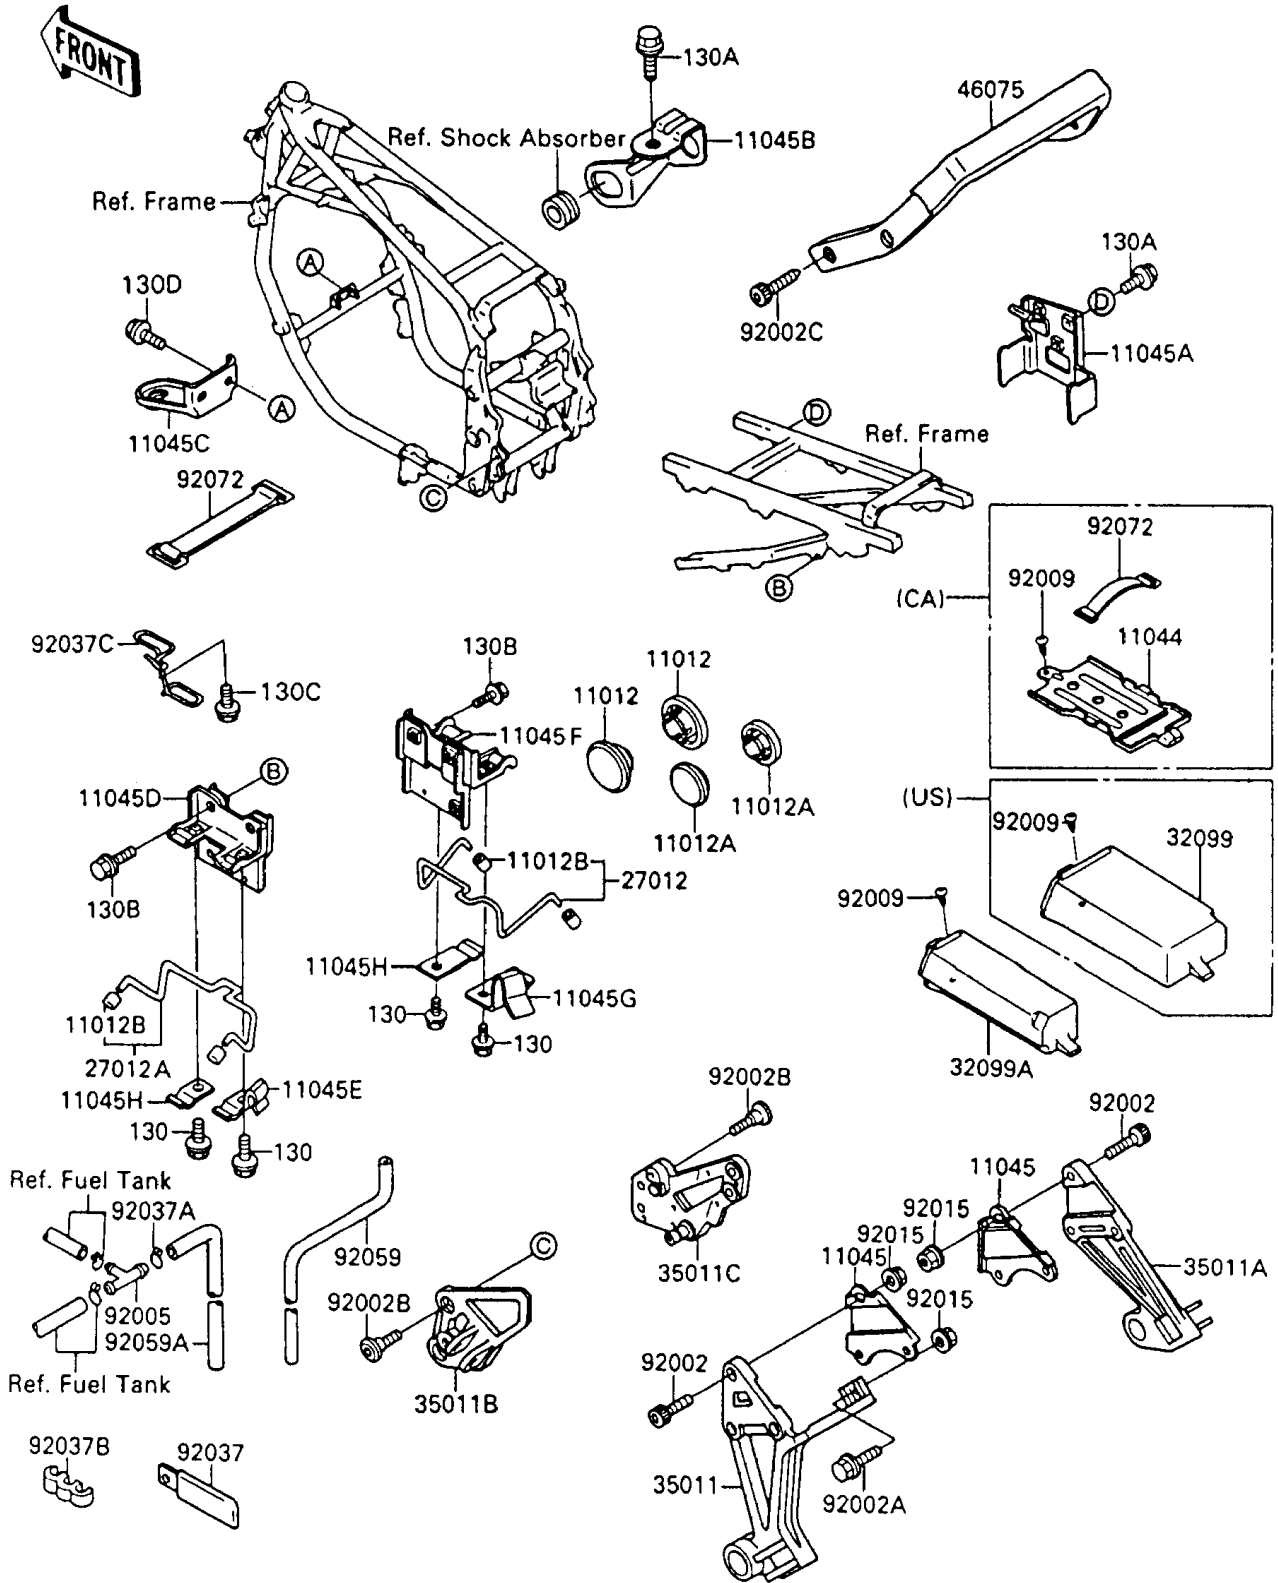

1990 Ninja® 600R PARTS DIAGRAM

Battery Case

F2132-0181