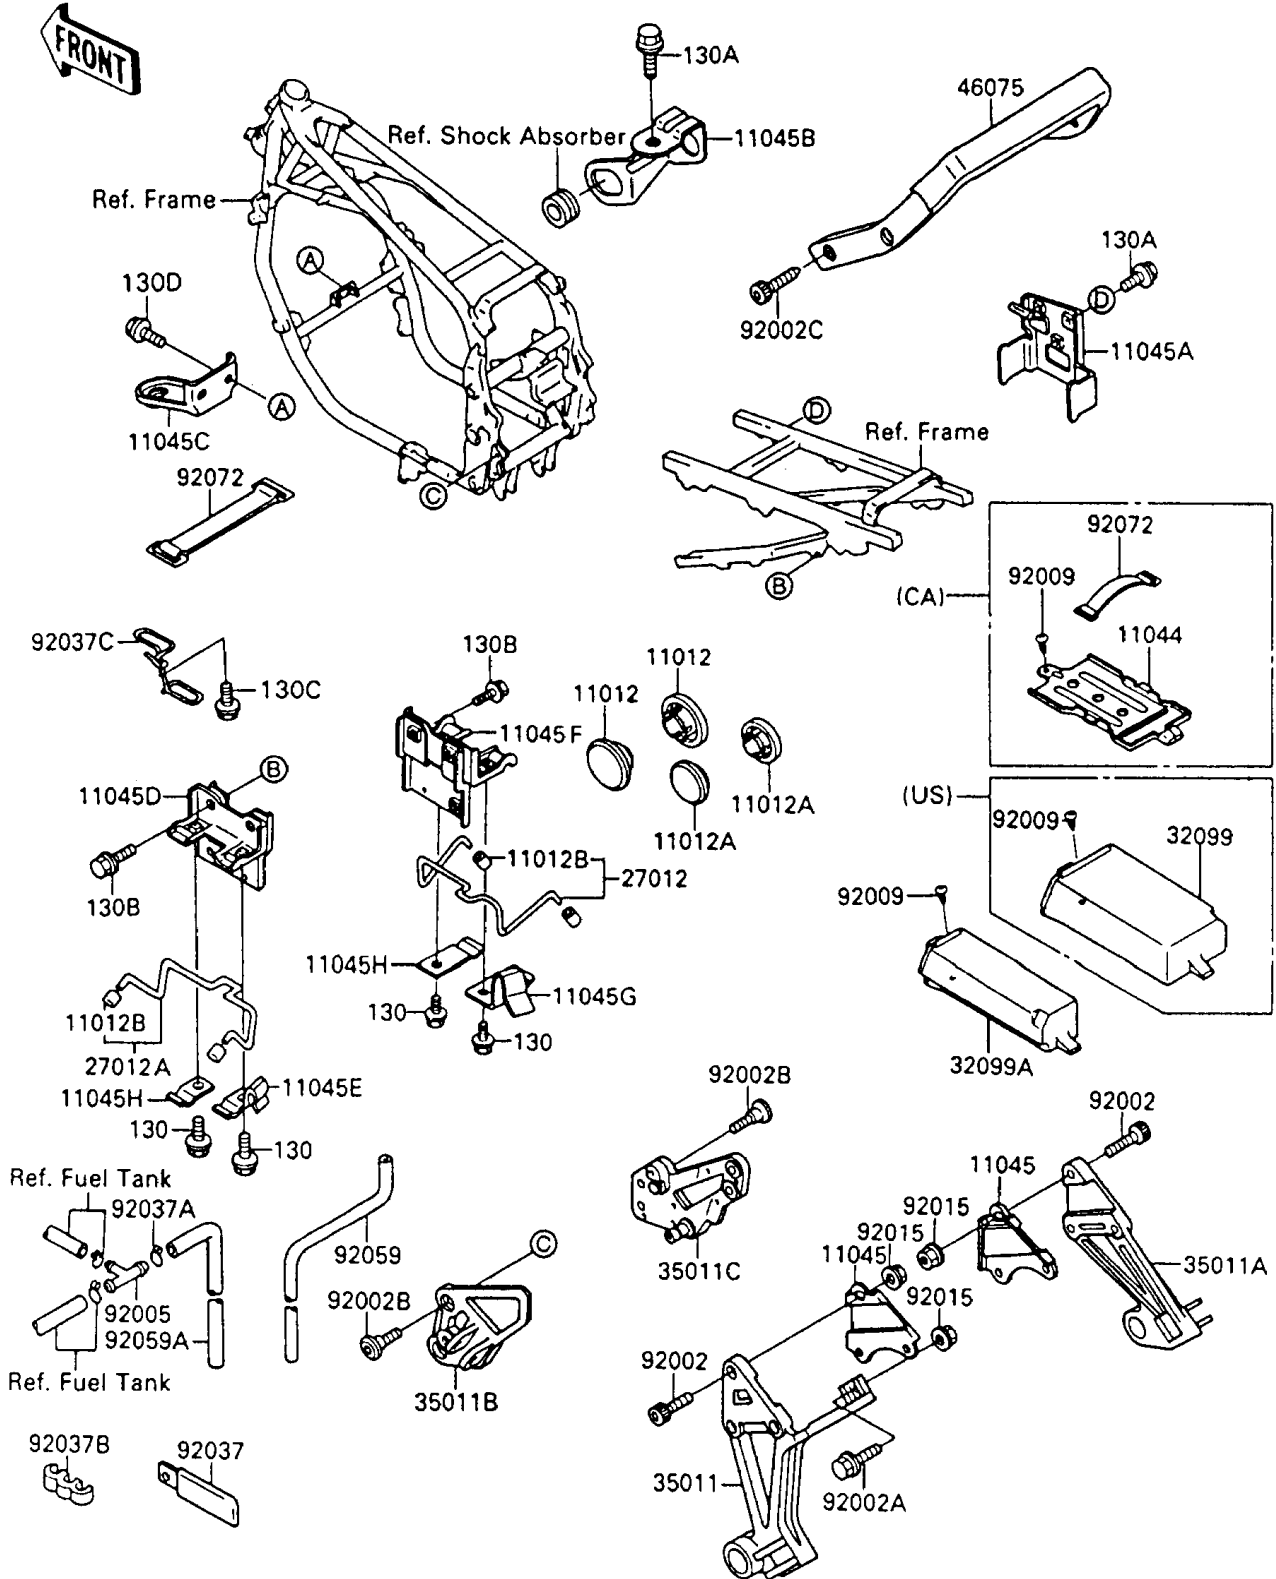

1993 Ninja® 600R PARTS DIAGRAM

Battery Case

F2132-0181

1993 Ninja® 600R PARTS LIST

Battery Case

ITEM NAME	PART NUMBER	QUANTITY
CAP,SWING ARM BRACKET (Ref # 11012)	11012-1459	2
CAP,SWING ARM BRACKET (Ref # 11012A)	11012-1558	2
CAP,BUNGEE CORD HOOK (Ref # 11012B)	11012-1598	4
BRACKET,CANISTER (Ref # 11044)	11044-1133	1
BRACKET,MUFFLER STAY (Ref # 11045)	11045-1284	2
BRACKET,REGULATOR (Ref # 11045A)	11045-1599	1
BRACKET,REAR SHOCKABSORBER (Ref # 11045B)	11045-1600	1
BRACKET,RADIATOR (Ref # 11045C)	11045-1601	1
BRACKET,BUNGEE CORD HOOK,LH (Ref # 11045D)	11045-1602	1
BRACKET,BUNGEE CORD HOOK,LH (Ref # 11045E)	11045-1603	1
BRACKET,BUNGEE CORD HOOK,RH (Ref # 11045F)	11045-1890	1
BRACKET,BUNGEE CORD HOOK,RH (Ref # 11045G)	11045-1891	1
BRACKET,BUNGEE CORD HOOK (Ref # 11045H)	11045-1892	2
HOOK,BUNGEE CORD,RH (Ref # 27012)	27012-1366	1
HOOK,BUNGEE CORD,LH (Ref # 27012A)	27012-1382	1
CASE (Ref # 32099)	32099-1074	1
CASE,TOOL (Ref # 32099A)	32099-1075	1
STAY,MUFFLER,LH (Ref # 35011)	35011-1342	1
STAY,MUFFLER,RH (Ref # 35011A)	35011-1343	1
STAY,STEP HOLDER,FR,LH (Ref # 35011B)	35011-1344	1
STAY,STEP HOLDER,FR,RH (Ref # 35011C)	35011-1345	1
GRIP,GRABRAIL (Ref # 46075)	46075-1072	1
BOLT,SOCKET,8X22 (Ref # 92002)	92002-1334	6
BOLT,FLANGED,8X20 (Ref # 92002A)	92002-1417	1
BOLT,SOCKET,8X20 (Ref # 92002B)	92002-1493	4
BOLT,SOCKET,6X24 (Ref # 92002C)	92002-1511	4
FITTING,T-TYPE (Ref # 92005)	92005-1143	1
SCREW,TAPPING,6MM (Ref # 92009)	92009-1261	2
NUT,FLANGED,8MM (Ref # 92015)	92015-1406	3