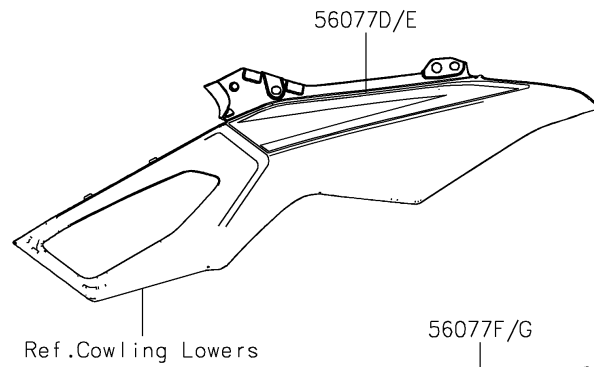

2025 NINJA® 500 SE ABS PARTS DIAGRAM

Decals(Red)(JRFAN/JRFAL/JSFAN/JSFAL)

F2861A

2025 NINJA® 500 SE ABS PARTS LIST

Decals(Red)(JRFAN/JRFAL/JSFAN/JSFAL)

ITEM NAME	PART NUMBER	QUANTITY
MARK,ABS (Ref # 56054)	56054-1412	2
MARK,WINDSHIELD,KAWASAKI (Ref # 56054A)	56054-2509	1
MARK,FUEL TANK,KAWASAKI (Ref # 56054B)	56054-2835	2
MARK,SIDE COWL.,NINJA (Ref # 56054C)	56054-4144	2
PATTERN,WHEEL,RED,4X1353 (Ref # 56076)	56076-2173	4
PATTERN,FUEL TANK,LH (Ref # 56077)	56077-1341	1
PATTERN,FUEL TANK,RH (Ref # 56077A)	56077-1342	1
PATTERN,SIDE COWL.,LH,FR (Ref # 56077B)	56077-1343	1
PATTERN,SIDE COWL.,RH,FR (Ref # 56077C)	56077-1344	1
PATTERN,SIDE COWL.,LH,RR (Ref # 56077D)	56077-1345	1
PATTERN,SIDE COWL.,RH,RR (Ref # 56077E)	56077-1346	1
PATTERN,TAIL COVER,LH (Ref # 56077F)	56077-1347	1
PATTERN,TAIL COVER,RH (Ref # 56077G)	56077-1348	1
RIM STRIPE APPLICATOR (Ref # 57001)	57001-1752	AR