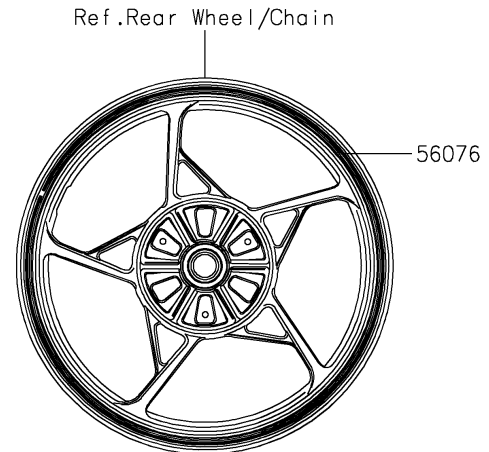

2025 NINJA® 500 SE ABS PARTS DIAGRAM

Decals(Red)(JRFAN/JRFAL/JSFAN/JSFAL)

F2861A

2025 NINJA® 500 SE ABS PARTS LIST

Decals(Red)(JRFAN/JRFAL/JSFAN/JSFAL)

ITEM NAME	PART NUMBER	QUANTITY
MARK,ABS (Ref # 56054)	56054-1412	2
MARK,WINDSHIELD,KAWASAKI (Ref # 56054A)	56054-2509	1
MARK,FUEL TANK,KAWASAKI (Ref # 56054B)	56054-2835	2
MARK,SIDE COWL.,NINJA (Ref # 56054C)	56054-4144	2
PATTERN,WHEEL,RED,4X1353 (Ref # 56076)	56076-2173	4
PATTERN,FUEL TANK,LH (Ref # 56077)	56077-1341	1
PATTERN,FUEL TANK,RH (Ref # 56077A)	56077-1342	1
PATTERN,SIDE COWL.,LH,FR (Ref # 56077B)	56077-1343	1
PATTERN,SIDE COWL.,RH,FR (Ref # 56077C)	56077-1344	1
PATTERN,SIDE COWL.,LH,RR (Ref # 56077D)	56077-1345	1
PATTERN,SIDE COWL.,RH,RR (Ref # 56077E)	56077-1346	1
PATTERN,TAIL COVER,LH (Ref # 56077F)	56077-1347	1
PATTERN,TAIL COVER,RH (Ref # 56077G)	56077-1348	1
RIM STRIPE APPLICATOR (Ref # 57001)	57001-1752	AR