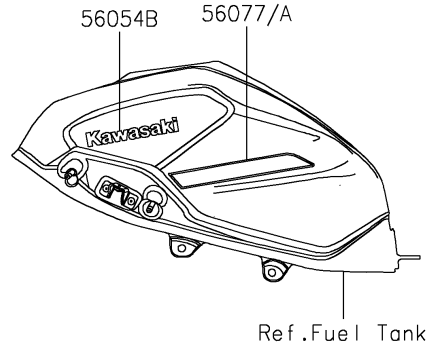

2025 NINJA® 500 SE ABS PARTS DIAGRAM

Decals(Red)(JRFAN/JRFAL/JSFAN/JSFAL)

F2861A

2025 NINJA® 500 SE ABS PARTS LIST

Decals(Red)(JRFAN/JRFAL/JSFAN/JSFAL)

ITEM NAME	PART NUMBER	QUANTITY
MARK,ABS (Ref # 56054)	56054-1412	2
MARK,WINDSHIELD,KAWASAKI (Ref # 56054A)	56054-2509	1
MARK,FUEL TANK,KAWASAKI (Ref # 56054B)	56054-2835	2
MARK,SIDE COWL.,NINJA (Ref # 56054C)	56054-4144	2
PATTERN,WHEEL,RED,4X1353 (Ref # 56076)	56076-2173	4
PATTERN,FUEL TANK,LH (Ref # 56077)	56077-1341	1
PATTERN,FUEL TANK,RH (Ref # 56077A)	56077-1342	1
PATTERN,SIDE COWL.,LH,FR (Ref # 56077B)	56077-1343	1
PATTERN,SIDE COWL.,RH,FR (Ref # 56077C)	56077-1344	1
PATTERN,SIDE COWL.,LH,RR (Ref # 56077D)	56077-1345	1
PATTERN,SIDE COWL.,RH,RR (Ref # 56077E)	56077-1346	1
PATTERN,TAIL COVER,LH (Ref # 56077F)	56077-1347	1
PATTERN,TAIL COVER,RH (Ref # 56077G)	56077-1348	1
RIM STRIPE APPLICATOR (Ref # 57001)	57001-1752	AR