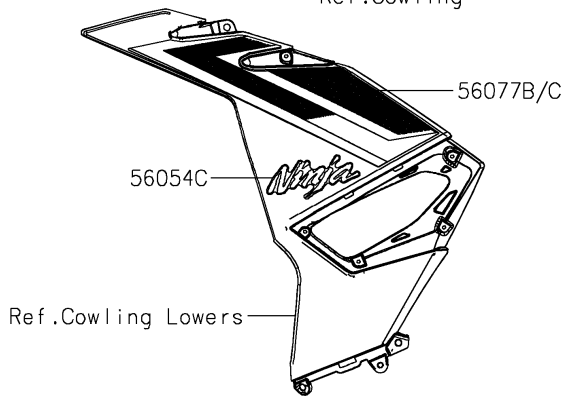

2025 NINJA® 500 SE ABS PARTS DIAGRAM

Decals(Red)(JRFAN/JRFAL/JSFAN/JSFAL)

F2861A

2025 NINJA® 500 SE ABS PARTS LIST

Decals(Red)(JRFAN/JRFAL/JSFAN/JSFAL)

ITEM NAME	PART NUMBER	QUANTITY
MARK,ABS (Ref # 56054)	56054-1412	2
MARK,WINDSHIELD,KAWASAKI (Ref # 56054A)	56054-2509	1
MARK,FUEL TANK,KAWASAKI (Ref # 56054B)	56054-2835	2
MARK,SIDE COWL.,NINJA (Ref # 56054C)	56054-4144	2
PATTERN,WHEEL,RED,4X1353 (Ref # 56076)	56076-2173	4
PATTERN,FUEL TANK,LH (Ref # 56077)	56077-1341	1
PATTERN,FUEL TANK,RH (Ref # 56077A)	56077-1342	1
PATTERN,SIDE COWL.,LH,FR (Ref # 56077B)	56077-1343	1
PATTERN,SIDE COWL.,RH,FR (Ref # 56077C)	56077-1344	1
PATTERN,SIDE COWL.,LH,RR (Ref # 56077D)	56077-1345	1
PATTERN,SIDE COWL.,RH,RR (Ref # 56077E)	56077-1346	1
PATTERN,TAIL COVER,LH (Ref # 56077F)	56077-1347	1
PATTERN,TAIL COVER,RH (Ref # 56077G)	56077-1348	1
RIM STRIPE APPLICATOR (Ref # 57001)	57001-1752	AR