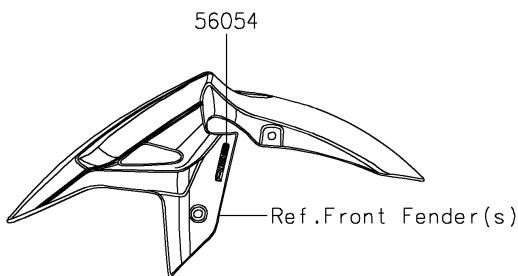

2025 NINJA® 500 SE ABS PARTS DIAGRAM

Decals(Red)(JRFAN/JRFAL/JSFAN/JSFAL)

F2861A

2025 NINJA® 500 SE ABS PARTS LIST

Decals(Red)(JRFAN/JRFAL/JSFAN/JSFAL)

ITEM NAME	PART NUMBER	QUANTITY
MARK,ABS (Ref # 56054)	56054-1412	2
MARK,WINDSHIELD,KAWASAKI (Ref # 56054A)	56054-2509	1
MARK,FUEL TANK,KAWASAKI (Ref # 56054B)	56054-2835	2
MARK,SIDE COWL.,NINJA (Ref # 56054C)	56054-4144	2
PATTERN,WHEEL,RED,4X1353 (Ref # 56076)	56076-2173	4
PATTERN,FUEL TANK,LH (Ref # 56077)	56077-1341	1
PATTERN,FUEL TANK,RH (Ref # 56077A)	56077-1342	1
PATTERN,SIDE COWL.,LH,FR (Ref # 56077B)	56077-1343	1
PATTERN,SIDE COWL.,RH,FR (Ref # 56077C)	56077-1344	1
PATTERN,SIDE COWL.,LH,RR (Ref # 56077D)	56077-1345	1
PATTERN,SIDE COWL.,RH,RR (Ref # 56077E)	56077-1346	1
PATTERN,TAIL COVER,LH (Ref # 56077F)	56077-1347	1
PATTERN,TAIL COVER,RH (Ref # 56077G)	56077-1348	1
RIM STRIPE APPLICATOR (Ref # 57001)	57001-1752	AR