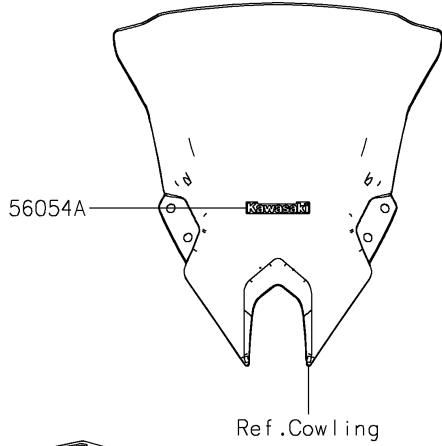

2025 NINJA® 500 SE ABS PARTS DIAGRAM

Decals(Red)(JRFAN/JRFAL/JSFAN/JSFAL)

F2861A

2025 NINJA® 500 SE ABS PARTS LIST

Decals(Red)(JRFAN/JRFAL/JSFAN/JSFAL)

ITEM NAME	PART NUMBER	QUANTITY
MARK,ABS (Ref # 56054)	56054-1412	2
MARK,WINDSHIELD,KAWASAKI (Ref # 56054A)	56054-2509	1
MARK,FUEL TANK,KAWASAKI (Ref # 56054B)	56054-2835	2
MARK,SIDE COWL.,NINJA (Ref # 56054C)	56054-4144	2
PATTERN,WHEEL,RED,4X1353 (Ref # 56076)	56076-2173	4
PATTERN,FUEL TANK,LH (Ref # 56077)	56077-1341	1
PATTERN,FUEL TANK,RH (Ref # 56077A)	56077-1342	1
PATTERN,SIDE COWL.,LH,FR (Ref # 56077B)	56077-1343	1
PATTERN,SIDE COWL.,RH,FR (Ref # 56077C)	56077-1344	1
PATTERN,SIDE COWL.,LH,RR (Ref # 56077D)	56077-1345	1
PATTERN,SIDE COWL.,RH,RR (Ref # 56077E)	56077-1346	1
PATTERN,TAIL COVER,LH (Ref # 56077F)	56077-1347	1
PATTERN,TAIL COVER,RH (Ref # 56077G)	56077-1348	1
RIM STRIPE APPLICATOR (Ref # 57001)	57001-1752	AR