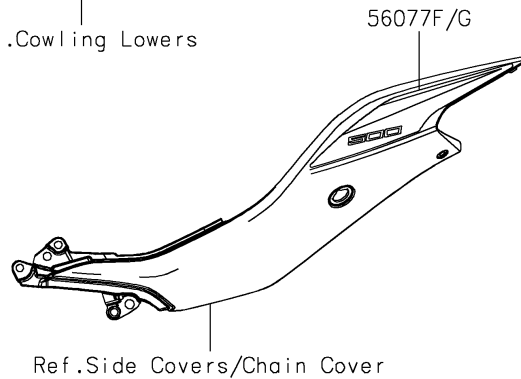

2025 NINJA® 500 SE ABS PARTS DIAGRAM

Decals(Red)(JRFAN/JRFAL/JSFAN/JSFAL)

F2861A

2025 NINJA® 500 SE ABS PARTS LIST

Decals(Red)(JRFAN/JRFAL/JSFAN/JSFAL)

ITEM NAME	PART NUMBER	QUANTITY
MARK,ABS (Ref # 56054)	56054-1412	2
MARK,WINDSHIELD,KAWASAKI (Ref # 56054A)	56054-2509	1
MARK,FUEL TANK,KAWASAKI (Ref # 56054B)	56054-2835	2
MARK,SIDE COWL.,NINJA (Ref # 56054C)	56054-4144	2
PATTERN,WHEEL,RED,4X1353 (Ref # 56076)	56076-2173	4
PATTERN,FUEL TANK,LH (Ref # 56077)	56077-1341	1
PATTERN,FUEL TANK,RH (Ref # 56077A)	56077-1342	1
PATTERN,SIDE COWL.,LH,FR (Ref # 56077B)	56077-1343	1
PATTERN,SIDE COWL.,RH,FR (Ref # 56077C)	56077-1344	1
PATTERN,SIDE COWL.,LH,RR (Ref # 56077D)	56077-1345	1
PATTERN,SIDE COWL.,RH,RR (Ref # 56077E)	56077-1346	1
PATTERN,TAIL COVER,LH (Ref # 56077F)	56077-1347	1
PATTERN,TAIL COVER,RH (Ref # 56077G)	56077-1348	1
RIM STRIPE APPLICATOR (Ref # 57001)	57001-1752	AR