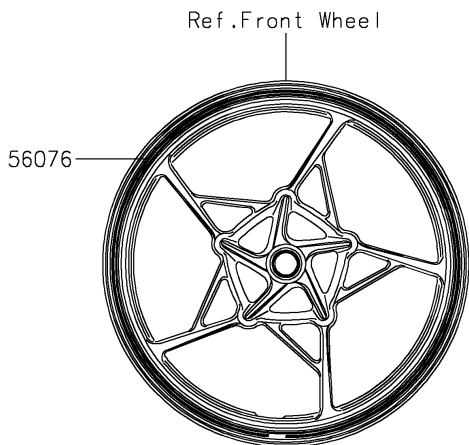

2025 NINJA® 500 SE ABS PARTS DIAGRAM

Decals(Red)(JRFAN/JRFAL/JSFAN/JSFAL)

F2861A

2025 NINJA® 500 SE ABS PARTS LIST

Decals(Red)(JRFAN/JRFAL/JSFAN/JSFAL)

ITEM NAME	PART NUMBER	QUANTITY
MARK,ABS (Ref # 56054)	56054-1412	2
MARK,WINDSHIELD,KAWASAKI (Ref # 56054A)	56054-2509	1
MARK,FUEL TANK,KAWASAKI (Ref # 56054B)	56054-2835	2
MARK,SIDE COWL.,NINJA (Ref # 56054C)	56054-4144	2
PATTERN,WHEEL,RED,4X1353 (Ref # 56076)	56076-2173	4
PATTERN,FUEL TANK,LH (Ref # 56077)	56077-1341	1
PATTERN,FUEL TANK,RH (Ref # 56077A)	56077-1342	1
PATTERN,SIDE COWL.,LH,FR (Ref # 56077B)	56077-1343	1
PATTERN,SIDE COWL.,RH,FR (Ref # 56077C)	56077-1344	1
PATTERN,SIDE COWL.,LH,RR (Ref # 56077D)	56077-1345	1
PATTERN,SIDE COWL.,RH,RR (Ref # 56077E)	56077-1346	1
PATTERN,TAIL COVER,LH (Ref # 56077F)	56077-1347	1
PATTERN,TAIL COVER,RH (Ref # 56077G)	56077-1348	1
RIM STRIPE APPLICATOR (Ref # 57001)	57001-1752	AR