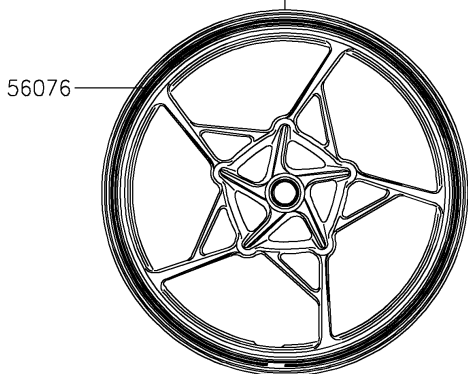

# 2025 Ninja 500 SE PARTS DIAGRAM

Decals(Red)(JRFAN/JRFAL/JSFAN/JSFAL)

F2861A

Ref.Cowling

Ref. Fuel Tank

Ref. Cowling Lower

Ref. Cowling Lower

Ref. Front Wheel

Ref. Side Covers/Chain Cover

(OPTION)

57001

Ref. Rear Wheel/Chain

## 2025 Ninja 500 SE PARTS LIST

Decals(Red)(JRFAN/JRFAL/JSFAN/JSFAL)

ITEM NAME	PART NUMBER	QUANTITY
MARK,ABS (Ref # 56054)	56054-1412	2
MARK,WINDSHIELD,KAWASAKI (Ref # 56054A)	56054-2509	1
MARK,FUEL TANK,KAWASAKI (Ref # 56054B)	56054-2835	2
MARK,SIDE COWL.,NINJA (Ref # 56054C)	56054-4144	2
PATTERN,WHEEL,RED,4X1353 (Ref # 56076)	56076-2173	4
PATTERN,FUEL TANK,LH (Ref # 56077)	56077-1341	1
PATTERN,FUEL TANK,RH (Ref # 56077A)	56077-1342	1
PATTERN,SIDE COWL.,LH,FR (Ref # 56077B)	56077-1343	1
PATTERN,SIDE COWL.,RH,FR (Ref # 56077C)	56077-1344	1
PATTERN,SIDE COWL.,LH,RR (Ref # 56077D)	56077-1345	1
PATTERN,SIDE COWL.,RH,RR (Ref # 56077E)	56077-1346	1
PATTERN,TAIL COVER,LH (Ref # 56077F)	56077-1347	1
PATTERN,TAIL COVER,RH (Ref # 56077G)	56077-1348	1
RIM STRIPE APPLICATOR (Ref # 57001)	57001-1752	AR