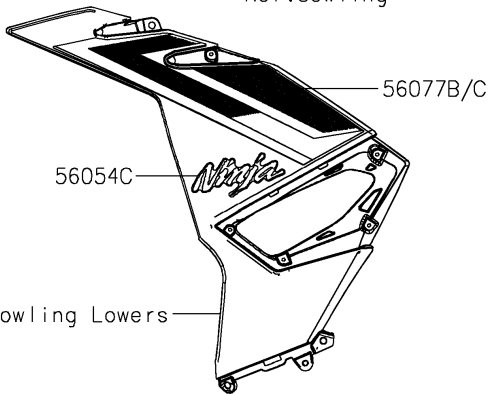

# 2025 Ninja 500 SE PARTS DIAGRAM

Decals(Red)(JRFAN/JRFAL/JSFAN/JSFAL)

F2861A

Ref.Cowling

Ref. Fuel Tank

Ref. Cowling Lower

Ref. Cowling Lower

Ref. Front Wheel

Ref. Side Covers/Chain Cover

(OPTION)

57001

Ref. Rear Wheel/Chain

## 2025 Ninja 500 SE PARTS LIST

Decals(Red)(JRFAN/JRFAL/JSFAN/JSFAL)

ITEM NAME	PART NUMBER	QUANTITY
MARK,ABS (Ref # 56054)	56054-1412	2
MARK,WINDSHIELD,KAWASAKI (Ref # 56054A)	56054-2509	1
MARK,FUEL TANK,KAWASAKI (Ref # 56054B)	56054-2835	2
MARK,SIDE COWL.,NINJA (Ref # 56054C)	56054-4144	2
PATTERN,WHEEL,RED,4X1353 (Ref # 56076)	56076-2173	4
PATTERN,FUEL TANK,LH (Ref # 56077)	56077-1341	1
PATTERN,FUEL TANK,RH (Ref # 56077A)	56077-1342	1
PATTERN,SIDE COWL.,LH,FR (Ref # 56077B)	56077-1343	1
PATTERN,SIDE COWL.,RH,FR (Ref # 56077C)	56077-1344	1
PATTERN,SIDE COWL.,LH,RR (Ref # 56077D)	56077-1345	1
PATTERN,SIDE COWL.,RH,RR (Ref # 56077E)	56077-1346	1
PATTERN,TAIL COVER,LH (Ref # 56077F)	56077-1347	1
PATTERN,TAIL COVER,RH (Ref # 56077G)	56077-1348	1
RIM STRIPE APPLICATOR (Ref # 57001)	57001-1752	AR