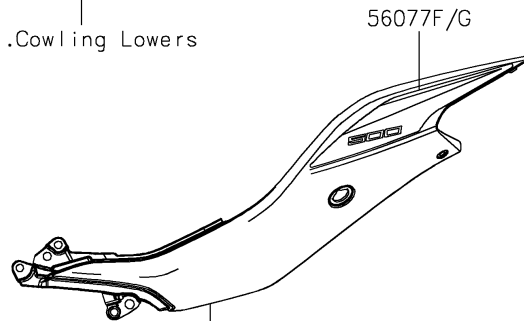

# 2025 Ninja 500 SE PARTS DIAGRAM

Decals(Red)(JRFAN/JRFAL/JSFAN/JSFAL)

F2861A

Ref.Cowling

Ref. Fuel Tank

Ref. Cowling Lower

Ref. Cowling Lower

Ref. Front Wheel

Ref. Side Covers/Chain Cover

(OPTION)

57001

Ref. Rear Wheel/Chain