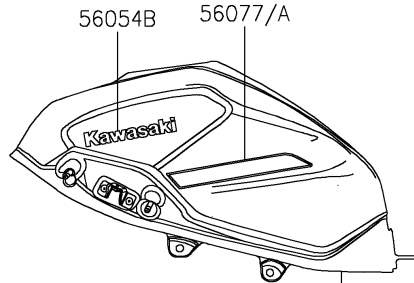

# 2025 Ninja 500 SE PARTS DIAGRAM

Decals(Red)(JRFAN/JRFAL/JSFAN/JSFAL)

F2861A

Ref.Cowling

Ref. Fuel Tank

Ref. Cowling Lower

Ref. Cowling Lower

Ref. Front Wheel

Ref. Side Covers/Chain Cover

(OPTION)

57001

Ref. Rear Wheel/Chain