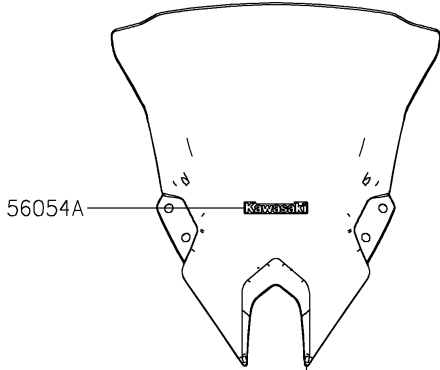

# 2025 Ninja 500 SE PARTS DIAGRAM

Decals(Red)(JRFAN/JRFAL/JSFAN/JSFAL)

F2861A

Ref.Cowling

Ref. Fuel Tank

Ref. Cowling Lower

Ref. Cowling Lower

Ref. Front Wheel

Ref. Side Covers/Chain Cover

(OPTION)

57001

Ref. Rear Wheel/Chain

## 2025 Ninja 500 SE PARTS LIST

Decals(Red)(JRFAN/JRFAL/JSFAN/JSFAL)

ITEM NAME	PART NUMBER	QUANTITY
MARK,ABS (Ref # 56054)	56054-1412	2
MARK,WINDSHIELD,KAWASAKI (Ref # 56054A)	56054-2509	1
MARK,FUEL TANK,KAWASAKI (Ref # 56054B)	56054-2835	2
MARK,SIDE COWL.,NINJA (Ref # 56054C)	56054-4144	2
PATTERN,WHEEL,RED,4X1353 (Ref # 56076)	56076-2173	4
PATTERN,FUEL TANK,LH (Ref # 56077)	56077-1341	1
PATTERN,FUEL TANK,RH (Ref # 56077A)	56077-1342	1
PATTERN,SIDE COWL.,LH,FR (Ref # 56077B)	56077-1343	1
PATTERN,SIDE COWL.,RH,FR (Ref # 56077C)	56077-1344	1
PATTERN,SIDE COWL.,LH,RR (Ref # 56077D)	56077-1345	1
PATTERN,SIDE COWL.,RH,RR (Ref # 56077E)	56077-1346	1
PATTERN,TAIL COVER,LH (Ref # 56077F)	56077-1347	1
PATTERN,TAIL COVER,RH (Ref # 56077G)	56077-1348	1
RIM STRIPE APPLICATOR (Ref # 57001)	57001-1752	AR