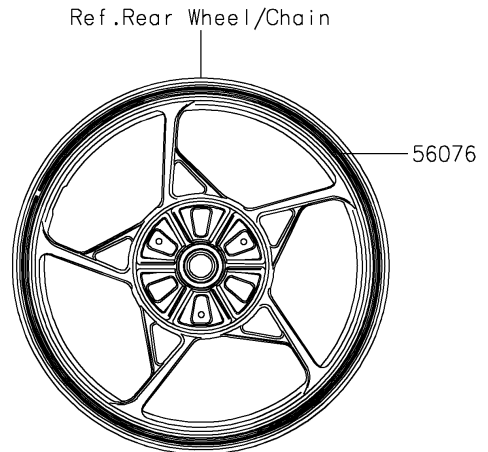

# 2025 Ninja 500 SE PARTS DIAGRAM

Decals(Red)(JRFAN/JRFAL/JSFAN/JSFAL)

F2861A

Ref.Cowling

Ref. Fuel Tank

Ref. Cowling Lower

Ref. Cowling Lower

Ref. Front Wheel

Ref. Side Covers/Chain Cover

(OPTION)

57001

Ref. Rear Wheel/Chain

## 2025 Ninja 500 SE PARTS LIST

Decals(Red)(JRFAN/JRFAL/JSFAN/JSFAL)

ITEM NAME	PART NUMBER	QUANTITY
MARK,ABS (Ref # 56054)	56054-1412	2
MARK,WINDSHIELD,KAWASAKI (Ref # 56054A)	56054-2509	1
MARK,FUEL TANK,KAWASAKI (Ref # 56054B)	56054-2835	2
MARK,SIDE COWL.,NINJA (Ref # 56054C)	56054-4144	2
PATTERN,WHEEL,RED,4X1353 (Ref # 56076)	56076-2173	4
PATTERN,FUEL TANK,LH (Ref # 56077)	56077-1341	1
PATTERN,FUEL TANK,RH (Ref # 56077A)	56077-1342	1
PATTERN,SIDE COWL.,LH,FR (Ref # 56077B)	56077-1343	1
PATTERN,SIDE COWL.,RH,FR (Ref # 56077C)	56077-1344	1
PATTERN,SIDE COWL.,LH,RR (Ref # 56077D)	56077-1345	1
PATTERN,SIDE COWL.,RH,RR (Ref # 56077E)	56077-1346	1
PATTERN,TAIL COVER,LH (Ref # 56077F)	56077-1347	1
PATTERN,TAIL COVER,RH (Ref # 56077G)	56077-1348	1
RIM STRIPE APPLICATOR (Ref # 57001)	57001-1752	AR