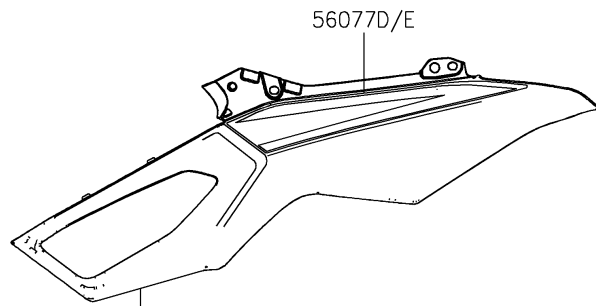

# 2025 Ninja 500 SE PARTS DIAGRAM

Decals(Red)(JRFAN/JRFAL/JSFAN/JSFAL)

F2861A

Ref.Cowling

Ref. Fuel Tank

Ref. Cowling Lower

Ref. Cowling Lower

Ref. Front Wheel

Ref. Side Covers/Chain Cover

(OPTION)

57001

Ref. Rear Wheel/Chain