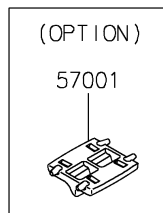

(OPTION)

57001