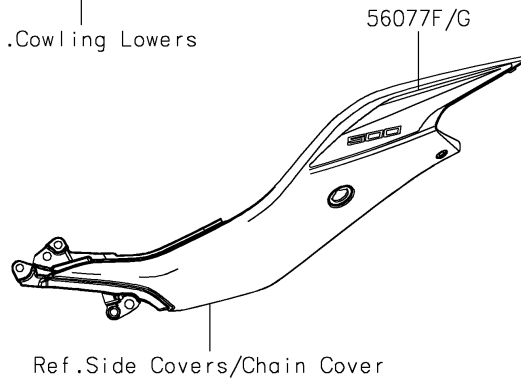

2025 Ninja 500 SE PARTS DIAGRAM

Decals(Black)(JSFAN/JSFAL)

F2861D

2025 Ninja 500 SE PARTS LIST

Decals(Black)(JSFAN/JSFAL)

ITEM NAME	PART NUMBER	QUANTITY
MARK,ABS (Ref # 56054)	56054-1413	2
MARK,WINDSHIELD,KAWASAKI (Ref # 56054A)	56054-2509	1
MARK,SIDE COWL.,NINJA (Ref # 56054B)	56054-4327	2
MARK,FUEL TANK,KAWASAKI (Ref # 56054C)	56054-4329	2
PATTERN,FUEL TANK,LH (Ref # 56077)	56077-2578	1
PATTERN,FUEL TANK,RH (Ref # 56077A)	56077-2579	1
PATTERN,SIDE COWL.,LH,FR (Ref # 56077B)	56077-2580	1
PATTERN,SIDE COWL.,RH,FR (Ref # 56077C)	56077-2581	1
PATTERN,SIDE COWL.,LH,RR (Ref # 56077D)	56077-2582	1
PATTERN,SIDE COWL.,RH,RR (Ref # 56077E)	56077-2583	1
PATTERN,TAIL COVER,LH (Ref # 56077F)	56077-2584	1
PATTERN,TAIL COVER,RH (Ref # 56077G)	56077-2585	1
PATTERN,WHEEL,BLUE,4X1353 (Ref # 56077H)	56077-2586	4
RIM STRIPE APPLICATOR (Ref # 57001)	57001-1752	AR