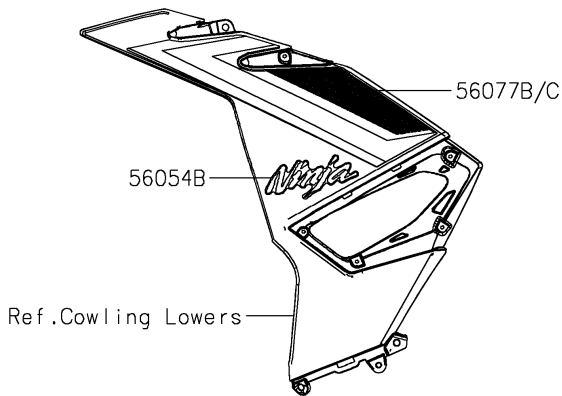

2025 Ninja 500 SE PARTS DIAGRAM

Decals(Black)(JSFAN/JSFAL)

F2861D

2025 Ninja 500 SE PARTS LIST

Decals(Black)(JSFAN/JSFAL)

ITEM NAME	PART NUMBER	QUANTITY
MARK,ABS (Ref # 56054)	56054-1413	2
MARK,WINDSHIELD,KAWASAKI (Ref # 56054A)	56054-2509	1
MARK,SIDE COWL.,NINJA (Ref # 56054B)	56054-4327	2
MARK,FUEL TANK,KAWASAKI (Ref # 56054C)	56054-4329	2
PATTERN,FUEL TANK,LH (Ref # 56077)	56077-2578	1
PATTERN,FUEL TANK,RH (Ref # 56077A)	56077-2579	1
PATTERN,SIDE COWL.,LH,FR (Ref # 56077B)	56077-2580	1
PATTERN,SIDE COWL.,RH,FR (Ref # 56077C)	56077-2581	1
PATTERN,SIDE COWL.,LH,RR (Ref # 56077D)	56077-2582	1
PATTERN,SIDE COWL.,RH,RR (Ref # 56077E)	56077-2583	1
PATTERN,TAIL COVER,LH (Ref # 56077F)	56077-2584	1
PATTERN,TAIL COVER,RH (Ref # 56077G)	56077-2585	1
PATTERN,WHEEL,BLUE,4X1353 (Ref # 56077H)	56077-2586	4
RIM STRIPE APPLICATOR (Ref # 57001)	57001-1752	AR