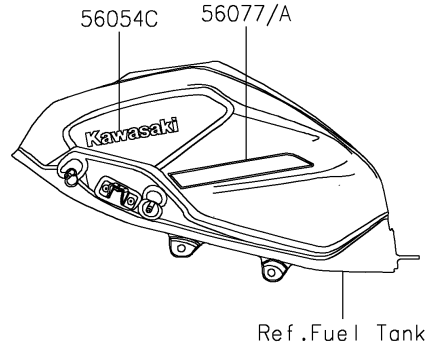

2025 Ninja 500 SE PARTS DIAGRAM

Decals(Black)(JSFAN/JSFAL)

F2861D

2025 Ninja 500 SE PARTS LIST

Decals(Black)(JSFAN/JSFAL)

ITEM NAME	PART NUMBER	QUANTITY
MARK,ABS (Ref # 56054)	56054-1413	2
MARK,WINDSHIELD,KAWASAKI (Ref # 56054A)	56054-2509	1
MARK,SIDE COWL.,NINJA (Ref # 56054B)	56054-4327	2
MARK,FUEL TANK,KAWASAKI (Ref # 56054C)	56054-4329	2
PATTERN,FUEL TANK,LH (Ref # 56077)	56077-2578	1
PATTERN,FUEL TANK,RH (Ref # 56077A)	56077-2579	1
PATTERN,SIDE COWL.,LH,FR (Ref # 56077B)	56077-2580	1
PATTERN,SIDE COWL.,RH,FR (Ref # 56077C)	56077-2581	1
PATTERN,SIDE COWL.,LH,RR (Ref # 56077D)	56077-2582	1
PATTERN,SIDE COWL.,RH,RR (Ref # 56077E)	56077-2583	1
PATTERN,TAIL COVER,LH (Ref # 56077F)	56077-2584	1
PATTERN,TAIL COVER,RH (Ref # 56077G)	56077-2585	1
PATTERN,WHEEL,BLUE,4X1353 (Ref # 56077H)	56077-2586	4
RIM STRIPE APPLICATOR (Ref # 57001)	57001-1752	AR