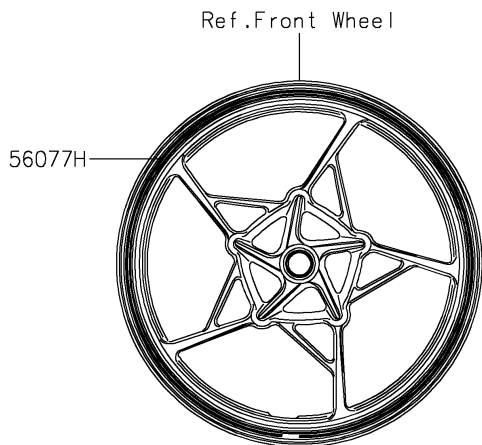

2025 Ninja 500 SE PARTS DIAGRAM

Decals(Black)(JSFAN/JSFAL)

F2861D

2025 Ninja 500 SE PARTS LIST

Decals(Black)(JSFAN/JSFAL)

ITEM NAME	PART NUMBER	QUANTITY
MARK,ABS (Ref # 56054)	56054-1413	2
MARK,WINDSHIELD,KAWASAKI (Ref # 56054A)	56054-2509	1
MARK,SIDE COWL.,NINJA (Ref # 56054B)	56054-4327	2
MARK,FUEL TANK,KAWASAKI (Ref # 56054C)	56054-4329	2
PATTERN,FUEL TANK,LH (Ref # 56077)	56077-2578	1
PATTERN,FUEL TANK,RH (Ref # 56077A)	56077-2579	1
PATTERN,SIDE COWL.,LH,FR (Ref # 56077B)	56077-2580	1
PATTERN,SIDE COWL.,RH,FR (Ref # 56077C)	56077-2581	1
PATTERN,SIDE COWL.,LH,RR (Ref # 56077D)	56077-2582	1
PATTERN,SIDE COWL.,RH,RR (Ref # 56077E)	56077-2583	1
PATTERN,TAIL COVER,LH (Ref # 56077F)	56077-2584	1
PATTERN,TAIL COVER,RH (Ref # 56077G)	56077-2585	1
PATTERN,WHEEL,BLUE,4X1353 (Ref # 56077H)	56077-2586	4
RIM STRIPE APPLICATOR (Ref # 57001)	57001-1752	AR