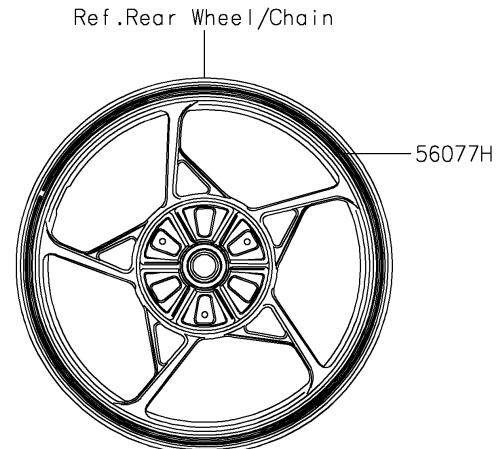

2025 Ninja 500 SE PARTS DIAGRAM

Decals(Black)(JSFAN/JSFAL)

F2861D

2025 Ninja 500 SE PARTS LIST

Decals(Black)(JSFAN/JSFAL)

ITEM NAME	PART NUMBER	QUANTITY
MARK,ABS (Ref # 56054)	56054-1413	2
MARK,WINDSHIELD,KAWASAKI (Ref # 56054A)	56054-2509	1
MARK,SIDE COWL.,NINJA (Ref # 56054B)	56054-4327	2
MARK,FUEL TANK,KAWASAKI (Ref # 56054C)	56054-4329	2
PATTERN,FUEL TANK,LH (Ref # 56077)	56077-2578	1
PATTERN,FUEL TANK,RH (Ref # 56077A)	56077-2579	1
PATTERN,SIDE COWL.,LH,FR (Ref # 56077B)	56077-2580	1
PATTERN,SIDE COWL.,RH,FR (Ref # 56077C)	56077-2581	1
PATTERN,SIDE COWL.,LH,RR (Ref # 56077D)	56077-2582	1
PATTERN,SIDE COWL.,RH,RR (Ref # 56077E)	56077-2583	1
PATTERN,TAIL COVER,LH (Ref # 56077F)	56077-2584	1
PATTERN,TAIL COVER,RH (Ref # 56077G)	56077-2585	1
PATTERN,WHEEL,BLUE,4X1353 (Ref # 56077H)	56077-2586	4
RIM STRIPE APPLICATOR (Ref # 57001)	57001-1752	AR