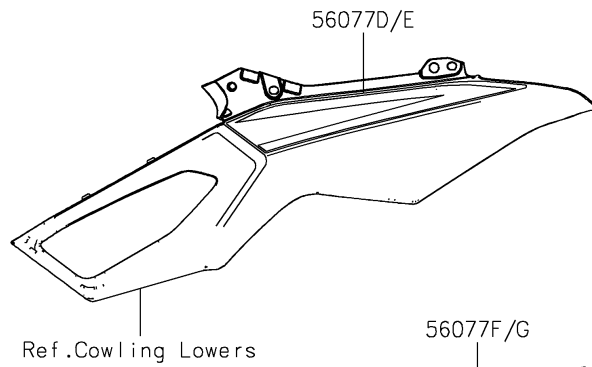

2025 Ninja 500 SE PARTS DIAGRAM

Decals(Black)(JSFAN/JSFAL)

F2861D

2025 Ninja 500 SE PARTS LIST

Decals(Black)(JSFAN/JSFAL)

ITEM NAME	PART NUMBER	QUANTITY
MARK,ABS (Ref # 56054)	56054-1413	2
MARK,WINDSHIELD,KAWASAKI (Ref # 56054A)	56054-2509	1
MARK,SIDE COWL.,NINJA (Ref # 56054B)	56054-4327	2
MARK,FUEL TANK,KAWASAKI (Ref # 56054C)	56054-4329	2
PATTERN,FUEL TANK,LH (Ref # 56077)	56077-2578	1
PATTERN,FUEL TANK,RH (Ref # 56077A)	56077-2579	1
PATTERN,SIDE COWL.,LH,FR (Ref # 56077B)	56077-2580	1
PATTERN,SIDE COWL.,RH,FR (Ref # 56077C)	56077-2581	1
PATTERN,SIDE COWL.,LH,RR (Ref # 56077D)	56077-2582	1
PATTERN,SIDE COWL.,RH,RR (Ref # 56077E)	56077-2583	1
PATTERN,TAIL COVER,LH (Ref # 56077F)	56077-2584	1
PATTERN,TAIL COVER,RH (Ref # 56077G)	56077-2585	1
PATTERN,WHEEL,BLUE,4X1353 (Ref # 56077H)	56077-2586	4
RIM STRIPE APPLICATOR (Ref # 57001)	57001-1752	AR