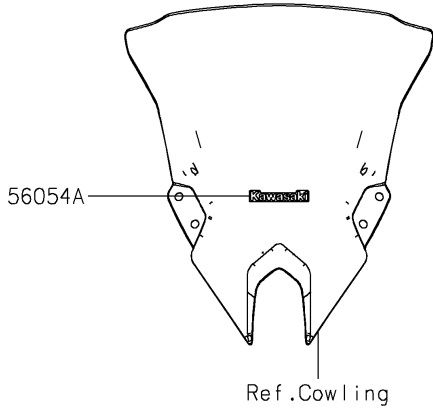

2025 Ninja 500 SE PARTS DIAGRAM

Decals(Black)(JSFAN/JSFAL)

F2861D

2025 Ninja 500 SE PARTS LIST

Decals(Black)(JSFAN/JSFAL)

ITEM NAME	PART NUMBER	QUANTITY
MARK,ABS (Ref # 56054)	56054-1413	2
MARK,WINDSHIELD,KAWASAKI (Ref # 56054A)	56054-2509	1
MARK,SIDE COWL.,NINJA (Ref # 56054B)	56054-4327	2
MARK,FUEL TANK,KAWASAKI (Ref # 56054C)	56054-4329	2
PATTERN,FUEL TANK,LH (Ref # 56077)	56077-2578	1
PATTERN,FUEL TANK,RH (Ref # 56077A)	56077-2579	1
PATTERN,SIDE COWL.,LH,FR (Ref # 56077B)	56077-2580	1
PATTERN,SIDE COWL.,RH,FR (Ref # 56077C)	56077-2581	1
PATTERN,SIDE COWL.,LH,RR (Ref # 56077D)	56077-2582	1
PATTERN,SIDE COWL.,RH,RR (Ref # 56077E)	56077-2583	1
PATTERN,TAIL COVER,LH (Ref # 56077F)	56077-2584	1
PATTERN,TAIL COVER,RH (Ref # 56077G)	56077-2585	1
PATTERN,WHEEL,BLUE,4X1353 (Ref # 56077H)	56077-2586	4
RIM STRIPE APPLICATOR (Ref # 57001)	57001-1752	AR