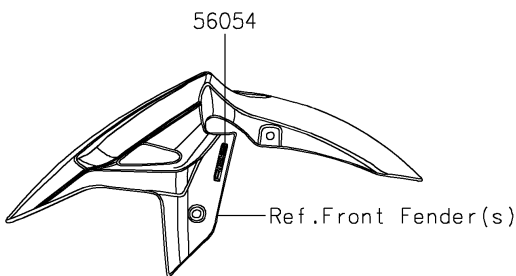

2025 Ninja 500 SE PARTS DIAGRAM

Decals(Black)(JSFAN/JSFAL)

F2861D

2025 Ninja 500 SE PARTS LIST

Decals(Black)(JSFAN/JSFAL)

ITEM NAME	PART NUMBER	QUANTITY
MARK,ABS (Ref # 56054)	56054-1413	2
MARK,WINDSHIELD,KAWASAKI (Ref # 56054A)	56054-2509	1
MARK,SIDE COWL.,NINJA (Ref # 56054B)	56054-4327	2
MARK,FUEL TANK,KAWASAKI (Ref # 56054C)	56054-4329	2
PATTERN,FUEL TANK,LH (Ref # 56077)	56077-2578	1
PATTERN,FUEL TANK,RH (Ref # 56077A)	56077-2579	1
PATTERN,SIDE COWL.,LH,FR (Ref # 56077B)	56077-2580	1
PATTERN,SIDE COWL.,RH,FR (Ref # 56077C)	56077-2581	1
PATTERN,SIDE COWL.,LH,RR (Ref # 56077D)	56077-2582	1
PATTERN,SIDE COWL.,RH,RR (Ref # 56077E)	56077-2583	1
PATTERN,TAIL COVER,LH (Ref # 56077F)	56077-2584	1
PATTERN,TAIL COVER,RH (Ref # 56077G)	56077-2585	1
PATTERN,WHEEL,BLUE,4X1353 (Ref # 56077H)	56077-2586	4
RIM STRIPE APPLICATOR (Ref # 57001)	57001-1752	AR