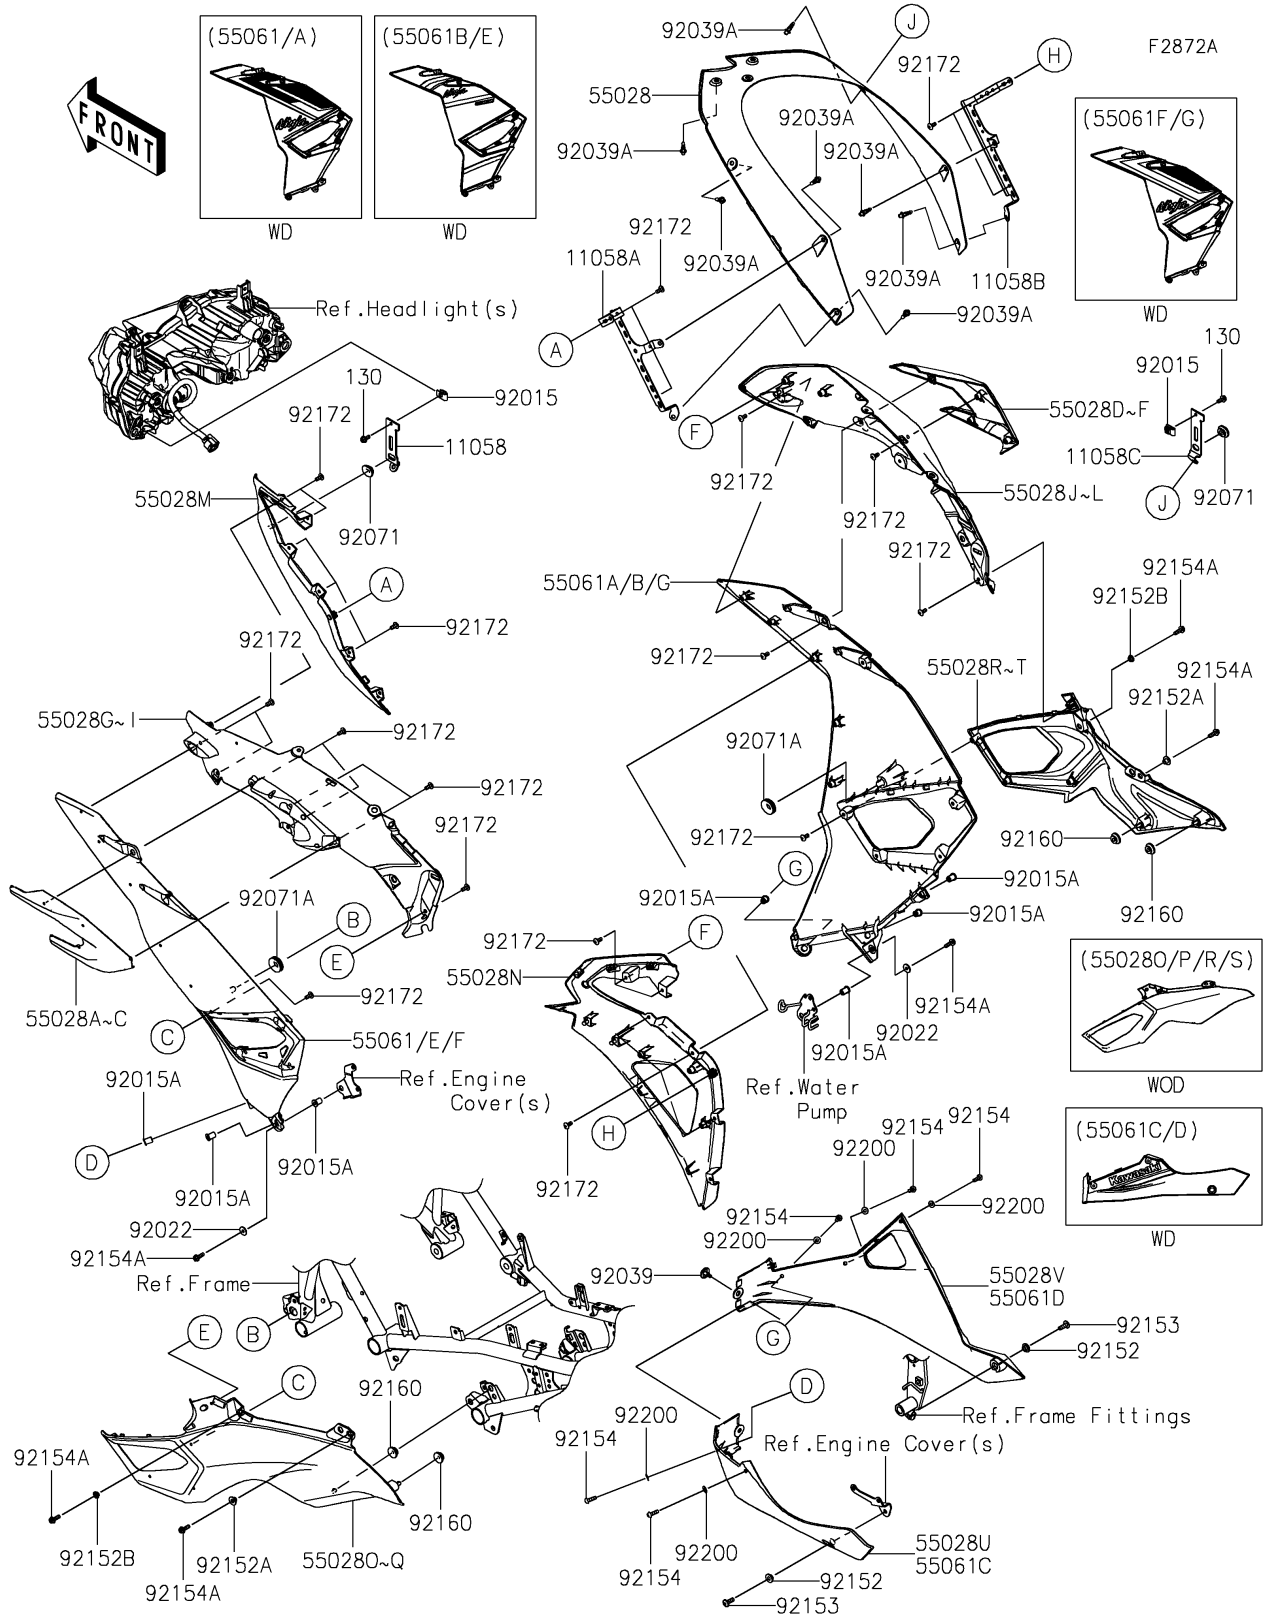

# 2025 Ninja 500 SE PARTS DIAGRAM

Cowling Lowers(JSFAN/JSFAL)

## 2025 Ninja 500 SE PARTS LIST

### Cowling Lowers(JSFAN/JSFAL)

ITEM NAME	PART NUMBER	QUANTITY
COWLING,SIDE,RH,L.GREEN (Ref # 55061B)	55061-5384-777	1
COWLING,LWR,LH,EBONY (Ref # 55061C)	55061-5385-H8	1
COWLING,LWR,RH,EBONY (Ref # 55061D)	55061-5386-H8	1
COWLING,SIDE,LH,L.GREEN (Ref # 55061E)	55061-5387-777	1
COWLING,SIDE,LH,M.F.S.BLACK (Ref # 55061F)	55061-5437-739	1
COWLING,SIDE,RH,M.F.S.BLACK (Ref # 55061G)	55061-5438-739	1
NUT,5MM (Ref # 92015)	92015-1710	2
NUT,WELL,5MM (Ref # 92015A)	92015-1757	7
WASHER,5.2X16X1.2 (Ref # 92022)	92022-263	2
RIVET,HOLE 8MM (Ref # 92039)	92039-0014	1
RIVET (Ref # 92039A)	92039-0709	9
GROMMET,20X24X7.5 (Ref # 92071)	92071-0766	2
GROMMET (Ref # 92071A)	92071-1043	2
COLLAR,6.5X16X5.6 (Ref # 92152)	92152-1838	2
COLLAR,5.2X7.8X7.2 (Ref # 92152A)	92152-2371	2
COLLAR,6X8X4.5 (Ref # 92152B)	92152-2395	2
BOLT,6X18 (Ref # 92153)	92153-0478	2
BOLT,SOCKET,5X16 (Ref # 92154)	92154-4294	5
BOLT,FLANGED,5X16 (Ref # 92154A)	92154-7034	6
DAMPER (Ref # 92160)	92160-1613	4
SCREW,5X12 (Ref # 92172)	92172-0821	34
WASHER,5.2X12X1.0 (Ref # 92200)	92200-0784	5
BOLT-FLANGED,5X12 (Ref # 130)	130BA0512	2