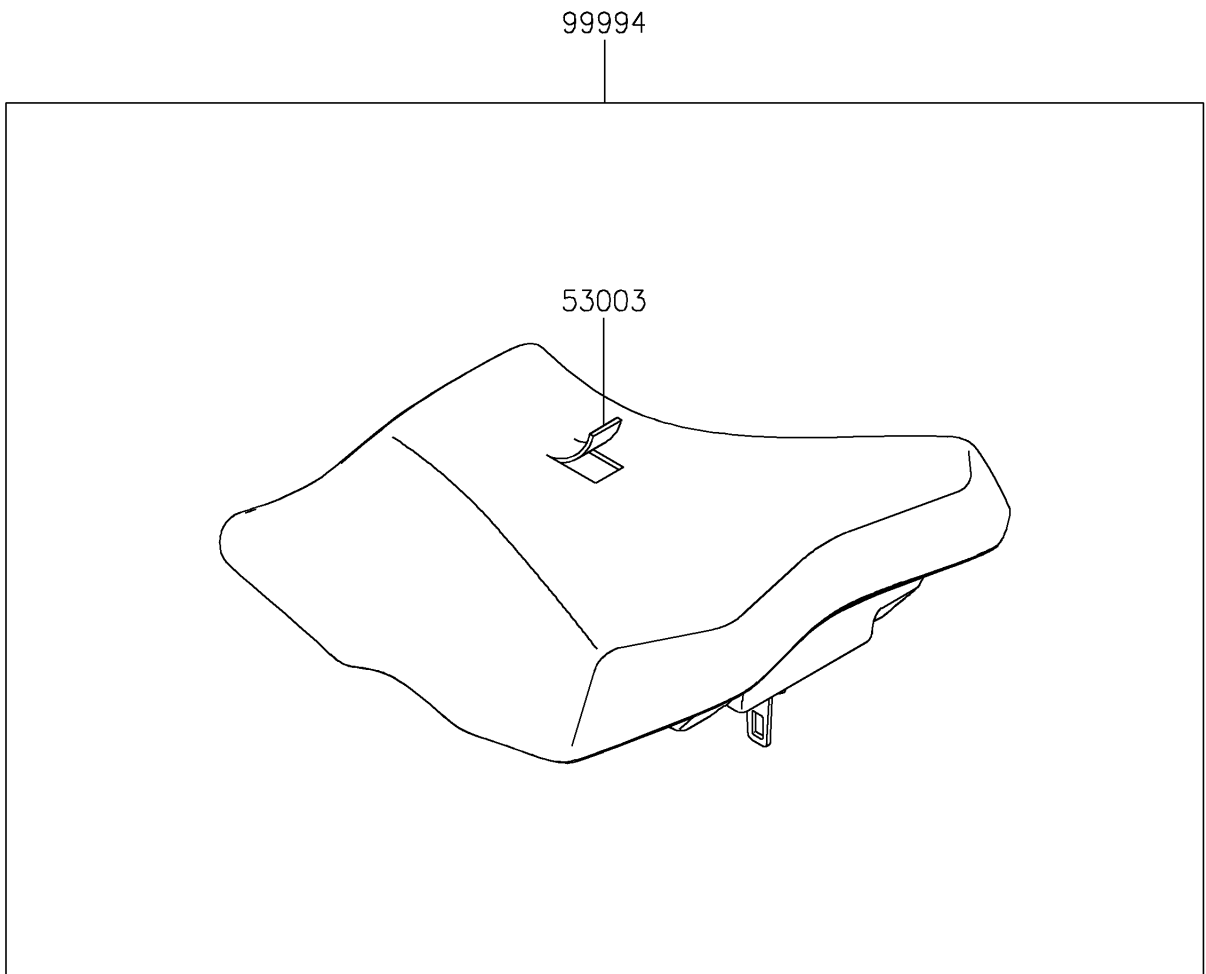

2024 NINJA[®] 500 KRT EDITION SE ABS PARTS DIAGRAM

Accessory(High Seat)

F2910

2024 NINJA® 500 KRT EDITION SE ABS PARTS LIST

Accessory(High Seat)

ITEM NAME	PART NUMBER	QUANTITY
LEATHER,HIGH SEAT,BLACK (Ref # 53003)	53003-0684-MA	1
HIGH SEAT,FR,BLACK (Ref # 99994)	99994-2004-MA	1