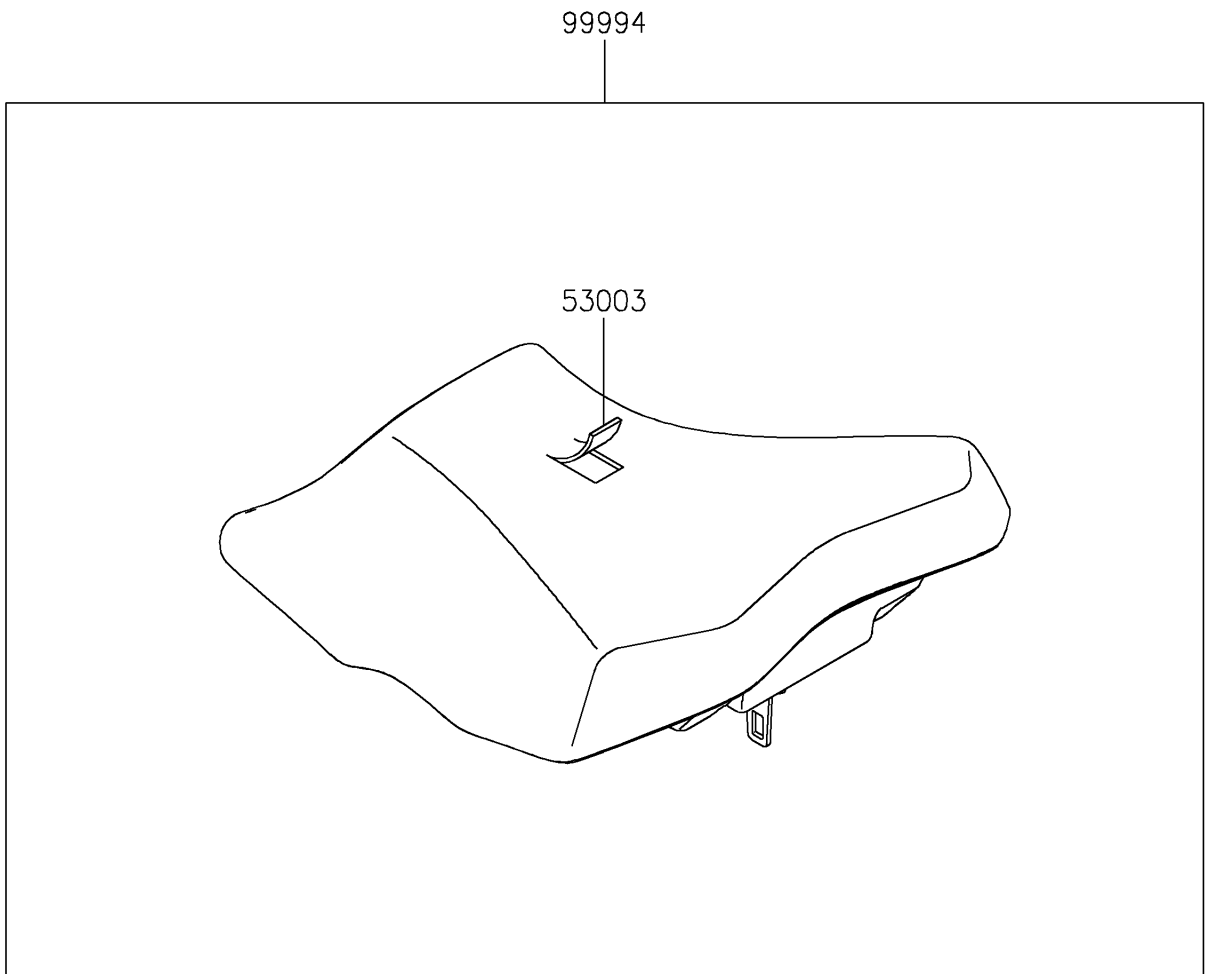

# 2025 Ninja 500 SE PARTS DIAGRAM

Accessory(High Seat)

F2910

## 2025 Ninja 500 SE PARTS LIST

Accessory(High Seat)

ITEM NAME	PART NUMBER	QUANTITY
LEATHER,HIGH SEAT,BLACK (Ref # 53003)	53003-0684-MA	1
HIGH SEAT,FR,BLACK (Ref # 99994)	99994-2004-MA	1