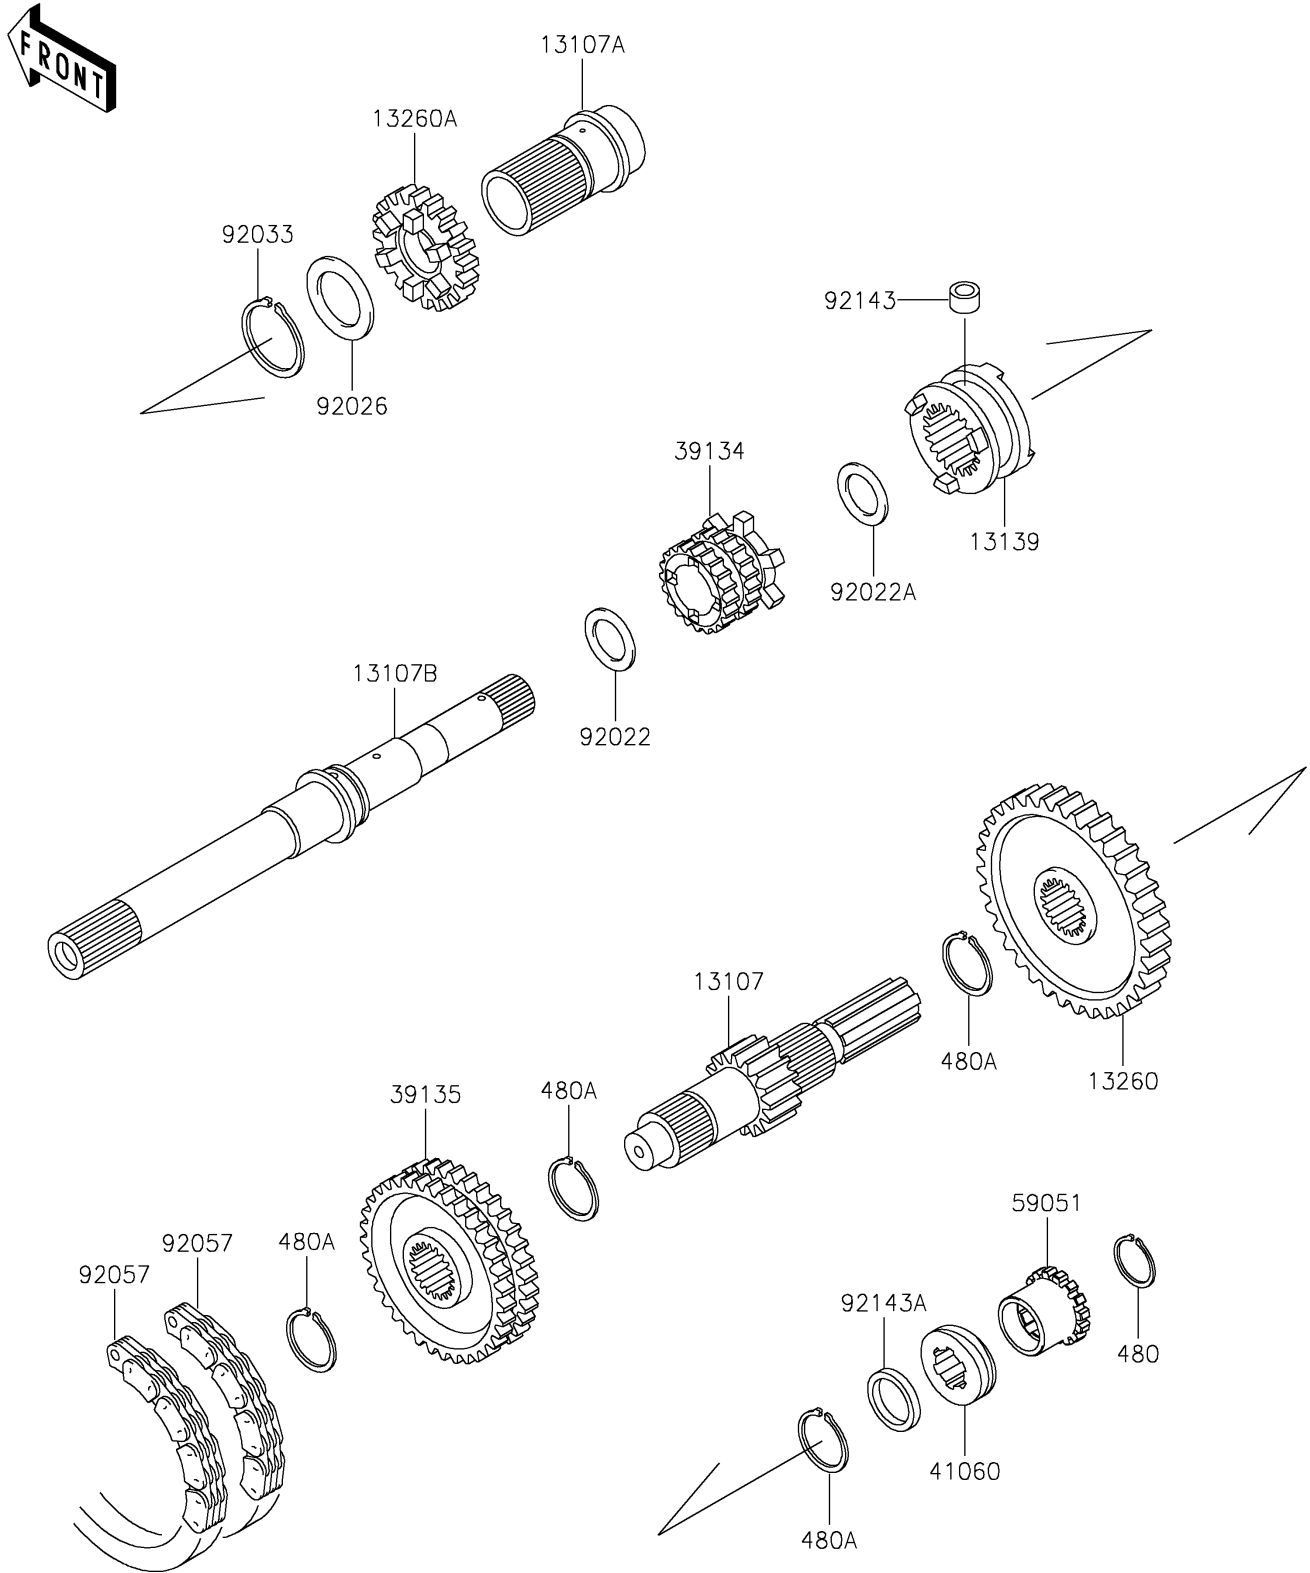

# 2025 MULE 4000 TRANS™ PARTS DIAGRAM

Transmission

E1361

## 2025 MULE 4000 TRANS™ PARTS LIST

### Transmission

ITEM NAME	PART NUMBER	QUANTITY
SHAFT,COUNTER (Ref # 13107)	13107-0191	1
SHAFT,INPUT OUTER (Ref # 13107A)	13107-1315	1
SHAFT,INPUT (Ref # 13107B)	13107-1471	1
SHIFTER,FR/RR (Ref # 13139)	13139-1072	1
GEAR,OUTPUT REVERSE,51T (Ref # 13260)	13260-1288	1
GEAR,INPUT 28T (Ref # 13260A)	13260-1462	1
SPROCKET-DRIVE,20T (Ref # 39134)	39134-1055	1
SPROCKET-DRIVEN,41T (Ref # 39135)	39135-1055	1
GEAR-METER SCREW (Ref # 41060)	41060-1147	1
GEAR-SPUR,15T (Ref # 59051)	59051-0086	1
WASHER,25.3X33X1 (Ref # 92022)	92022-1109	1
WASHER,22.3X33X1.0 (Ref # 92022A)	92022-1573	1
SPACER,35.3X44X0.5 (Ref # 92026)	92026-1375	1
RING-SNAP (Ref # 92033)	92033-1269	1
CHAIN,REVERSE,81RH2520,54L (Ref # 92057)	92057-1364	2
COLLAR,8X14X10.5 (Ref # 92143)	92143-1497	1
COLLAR,25X32X4.5 (Ref # 92143A)	92143-1597	1
CIRCLIP-TYPE-C,25MM (Ref # 480)	480J2500	1
CIRCLIP-TYPE-C,30MM (Ref # 480A)	480J3000	4