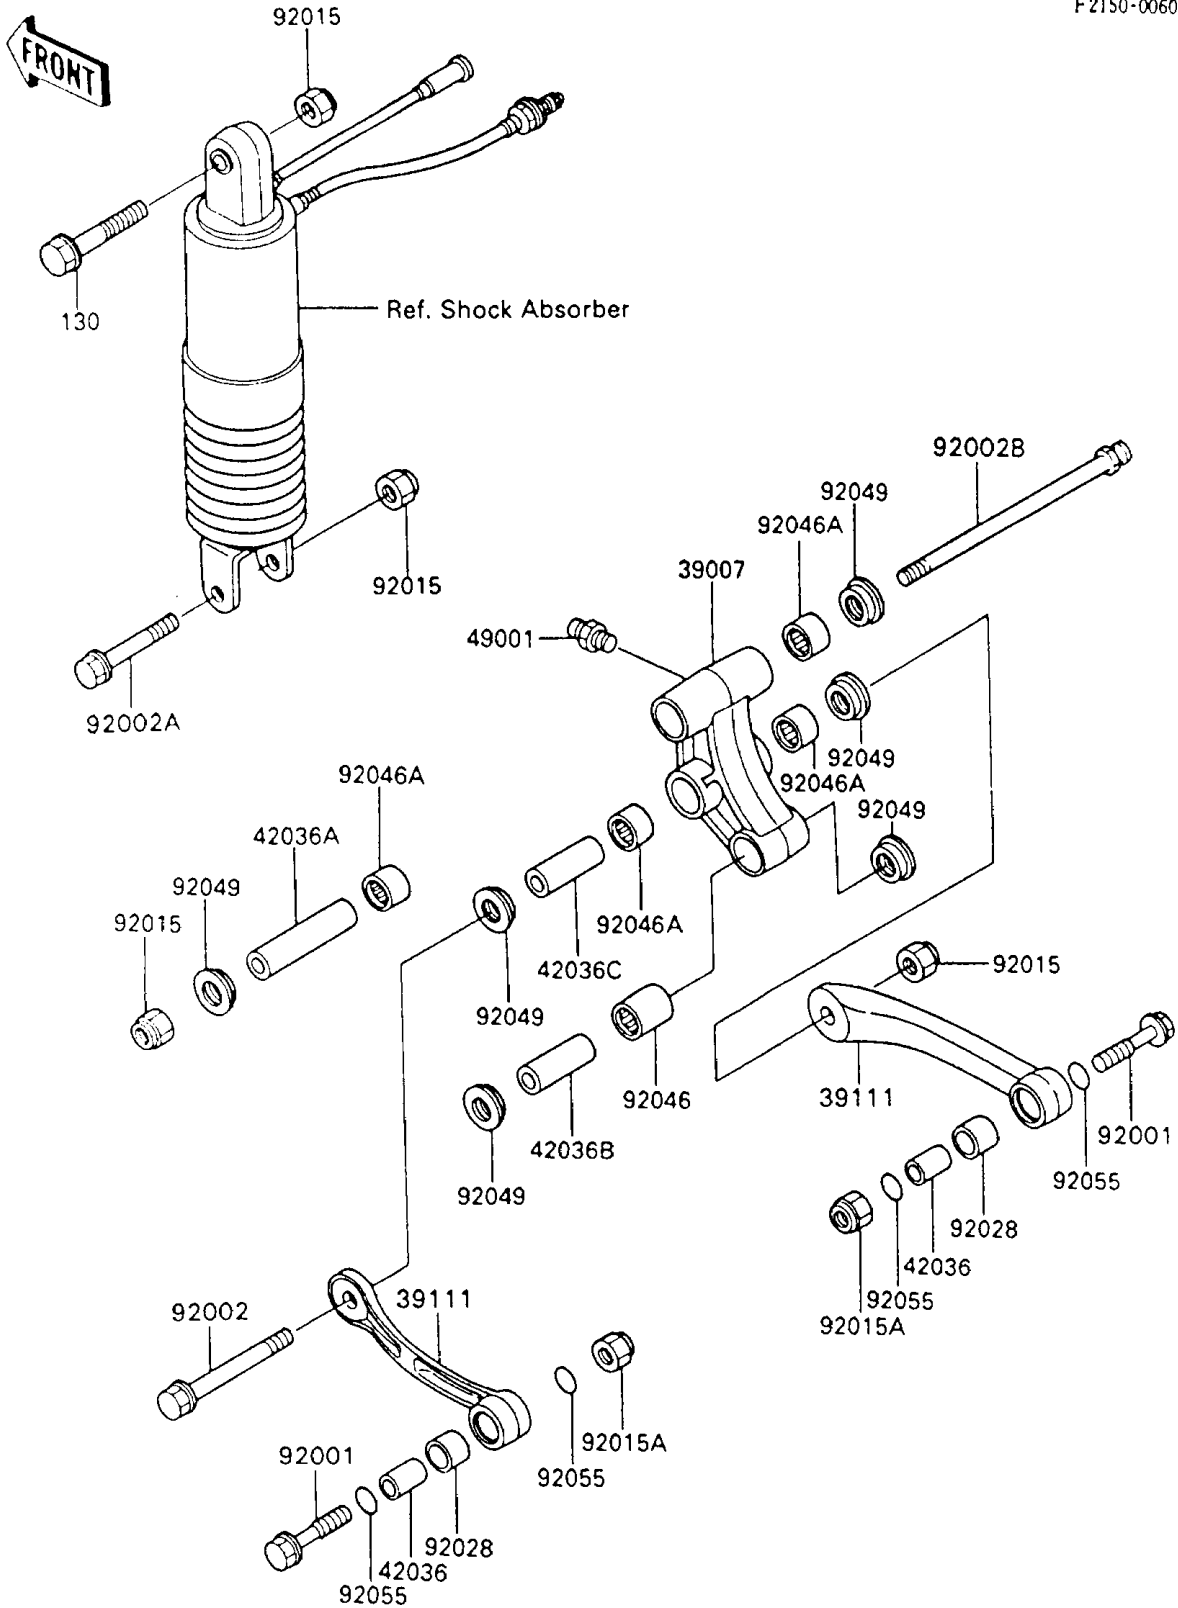

1994 Ninja® 600R PARTS DIAGRAM

Rear Suspension

F2150-0060

1994 Ninja® 600R PARTS LIST

Rear Suspension

| ITEM NAME | PART NUMBER | QUANTITY |
|--|-------------|----------|
| ARM-SUSP,UNI TRAK (Ref # 39007) | 39007-1126 | 1 |
| ROD-TIE,SUSPENSION (Ref # 39111) | 39111-1092 | 2 |
| SLEEVE,12.1X20X22 (Ref # 42036) | 42036-1076 | 2 |
| SLEEVE,12.1X20X74 (Ref # 42036A) | 42036-1102 | 1 |
| SLEEVE,12.1X20X40 (Ref # 42036B) | 42036-1108 | 1 |
| SLEEVE,12.1X20X50 (Ref # 42036C) | 42036-1111 | 1 |
| NIPPLE-GREASE (Ref # 49001) | 49001-1051 | 3 |
| BOLT,12X45 (Ref # 92001) | 92001-1939 | 2 |
| BOLT,FLANGED,12X85 (Ref # 92002) | 92002-1463 | 1 |
| BOLT,FLANGED,12X60 (Ref # 92002A) | 92002-1464 | 1 |
| BOLT,SUSPENSION ARM (Ref # 92002B) | 92002-1490 | 1 |
| NUT,LOCK,12MM,BLACK (Ref # 92015) | 92015-1190 | 4 |
| NUT,12MM (Ref # 92015A) | 92015-1375 | 2 |
| BUSHING,20X23X15 (Ref # 92028) | 92028-1202 | 2 |
| BEARING-NEEDLE,BM202726 (Ref # 92046) | 92046-1110 | 1 |
| BEARING-NEEDLE,BM202715 (Ref # 92046A) | 92046-1112 | 4 |
| SEAL-OIL,ARM,CNT (Ref # 92049) | 92049-1109 | 6 |
| RING-O,19.8X2.2 (Ref # 92055) | 92055-1215 | 4 |
| BOLT-FLANGED (Ref # 130) | 130G1250 | 1 |