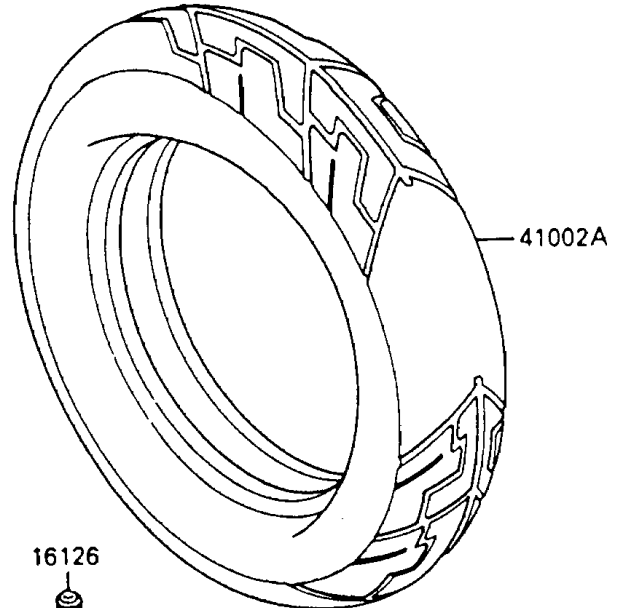

1990 Ninja® 600R PARTS DIAGRAM

Tires

F2210-0131

1990 Ninja® 600R PARTS LIST

Tires

ITEM NAME	PART NUMBER	QUANTITY
VALVE,TIRE (Ref # 16126)	16126-1140	2
TIRE,FR,110/80V16-V240,K205F(D (Ref # 41002)	41002-1662	1
TIRE,RR,130/90V16-V240,K205(D) (Ref # 41002A)	41002-1663	1
BALANCER-WHEEL,10G,SILVER (Ref # 41075)	41075-1014	AR
BALANCER-WHEEL,20G,SILVER (Ref # 41075A)	41075-1015	AR
BALANCER-WHEEL,30G,SILVER (Ref # 41075B)	41075-1016	AR