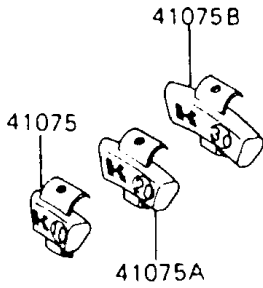

1992 Ninja® 600R PARTS DIAGRAM

Tires

F2210-0131

1992 Ninja® 600R PARTS LIST

Tires

ITEM NAME	PART NUMBER	QUANTITY
VALVE,TIRE (Ref # 16126)	16126-1140	2
TIRE,FR,110/80V16-V240,K205F(D (Ref # 41002)	41002-1662	1
TIRE,RR,130/90V16-V240,K205(D) (Ref # 41002A)	41002-1663	1
BALANCER-WHEEL,10G,SILVER (Ref # 41075)	41075-1014	AR
BALANCER-WHEEL,20G,SILVER (Ref # 41075A)	41075-1015	AR
BALANCER-WHEEL,30G,SILVER (Ref # 41075B)	41075-1016	AR