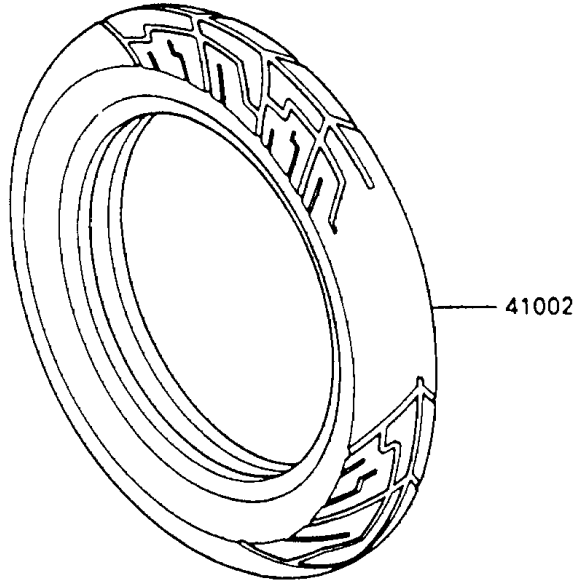

1992 Ninja® 600R PARTS DIAGRAM

Tires

F2210-0131

1992 Ninja® 600R PARTS LIST

Tires

ITEM NAME	PART NUMBER	QUANTITY
VALVE,TIRE (Ref # 16126)	16126-1140	2
TIRE,FR,110/80V16-V240,K205F(D (Ref # 41002)	41002-1662	1
TIRE,RR,130/90V16-V240,K205(D) (Ref # 41002A)	41002-1663	1
BALANCER-WHEEL,10G,SILVER (Ref # 41075)	41075-1014	AR
BALANCER-WHEEL,20G,SILVER (Ref # 41075A)	41075-1015	AR
BALANCER-WHEEL,30G,SILVER (Ref # 41075B)	41075-1016	AR