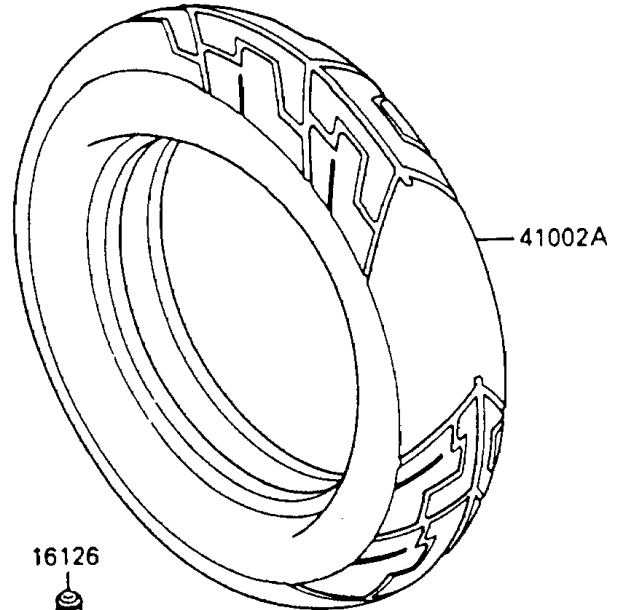

1992 Ninja® 600R PARTS DIAGRAM

Tires

F2210-0131

1992 Ninja® 600R PARTS LIST

Tires

ITEM NAME	PART NUMBER	QUANTITY
VALVE,TIRE (Ref # 16126)	16126-1140	2
TIRE,FR,110/80V16-V240,K205F(D (Ref # 41002)	41002-1662	1
TIRE,RR,130/90V16-V240,K205(D) (Ref # 41002A)	41002-1663	1
BALANCER-WHEEL,10G,SILVER (Ref # 41075)	41075-1014	AR
BALANCER-WHEEL,20G,SILVER (Ref # 41075A)	41075-1015	AR
BALANCER-WHEEL,30G,SILVER (Ref # 41075B)	41075-1016	AR