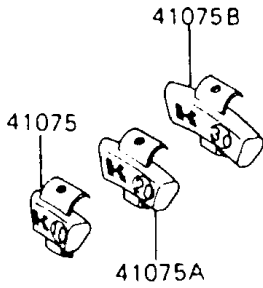

# 1993 Ninja® 600R PARTS DIAGRAM

Tires

F2210-0131

## 1993 Ninja® 600R PARTS LIST

### Tires

ITEM NAME	PART NUMBER	QUANTITY
VALVE,TIRE (Ref # 16126)	16126-1140	2
TIRE,FR,110/80V16-V240,K205F(D (Ref # 41002)	41002-1662	1
TIRE,RR,130/90V16-V240,K205(D) (Ref # 41002A)	41002-1663	1
BALANCER-WHEEL,10G,SILVER (Ref # 41075)	41075-1014	AR
BALANCER-WHEEL,20G,SILVER (Ref # 41075A)	41075-1015	AR
BALANCER-WHEEL,30G,SILVER (Ref # 41075B)	41075-1016	AR