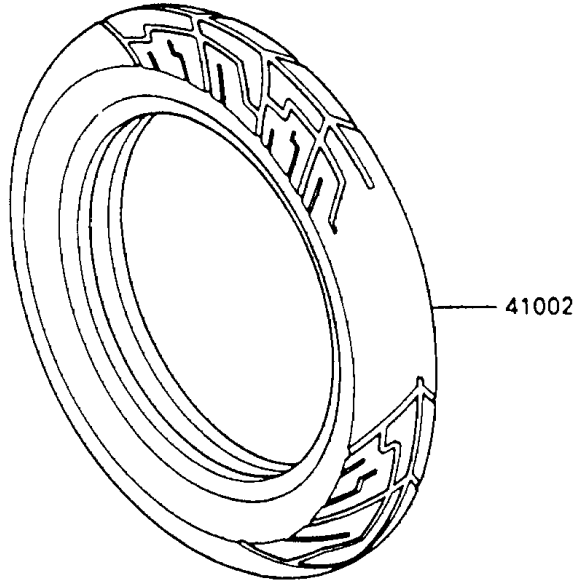

# 1993 Ninja® 600R PARTS DIAGRAM

Tires

F2210-0131

## 1993 Ninja® 600R PARTS LIST

### Tires

ITEM NAME	PART NUMBER	QUANTITY
VALVE,TIRE (Ref # 16126)	16126-1140	2
TIRE,FR,110/80V16-V240,K205F(D (Ref # 41002)	41002-1662	1
TIRE,RR,130/90V16-V240,K205(D) (Ref # 41002A)	41002-1663	1
BALANCER-WHEEL,10G,SILVER (Ref # 41075)	41075-1014	AR
BALANCER-WHEEL,20G,SILVER (Ref # 41075A)	41075-1015	AR
BALANCER-WHEEL,30G,SILVER (Ref # 41075B)	41075-1016	AR