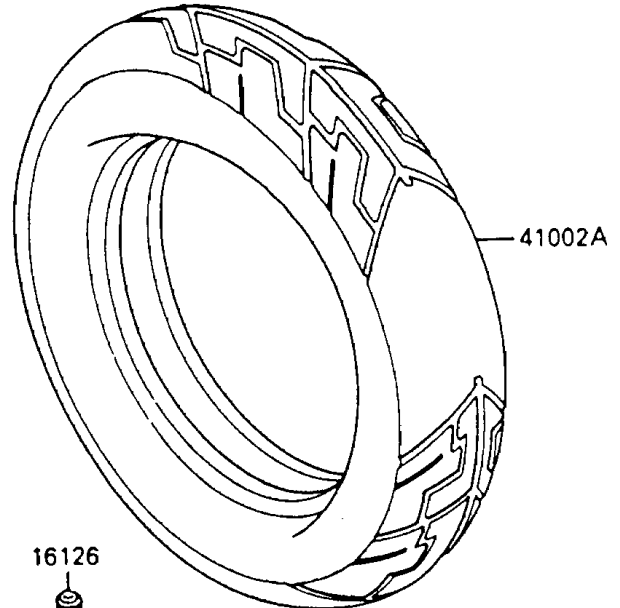

# 1993 Ninja® 600R PARTS DIAGRAM

Tires

F2210-0131

## 1993 Ninja® 600R PARTS LIST

### Tires

ITEM NAME	PART NUMBER	QUANTITY
VALVE,TIRE (Ref # 16126)	16126-1140	2
TIRE,FR,110/80V16-V240,K205F(D (Ref # 41002)	41002-1662	1
TIRE,RR,130/90V16-V240,K205(D) (Ref # 41002A)	41002-1663	1
BALANCER-WHEEL,10G,SILVER (Ref # 41075)	41075-1014	AR
BALANCER-WHEEL,20G,SILVER (Ref # 41075A)	41075-1015	AR
BALANCER-WHEEL,30G,SILVER (Ref # 41075B)	41075-1016	AR