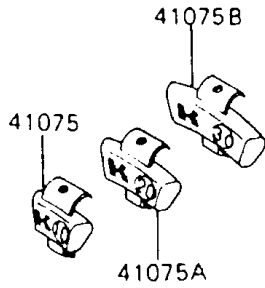

1993 Ninja® 600R PARTS DIAGRAM

Tires

F2210-0131

1993 Ninja® 600R PARTS LIST

Tires

ITEM NAME	PART NUMBER	QUANTITY
VALVE,TIRE (Ref # 16126)	16126-1140	2
TIRE,FR,110/80V16-V240,K205F(D (Ref # 41002)	41002-1662	1
TIRE,RR,130/90V16-V240,K205(D) (Ref # 41002A)	41002-1663	1
BALANCER-WHEEL,10G,SILVER (Ref # 41075)	41075-1014	AR
BALANCER-WHEEL,20G,SILVER (Ref # 41075A)	41075-1015	AR
BALANCER-WHEEL,30G,SILVER (Ref # 41075B)	41075-1016	AR