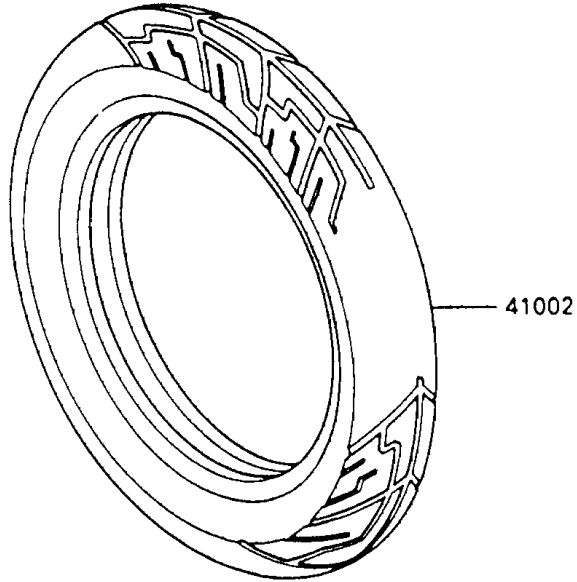

# 1994 Ninja® 600R PARTS DIAGRAM

Tires

F2210-0131

# 1994 Ninja® 600R PARTS LIST

## Tires

ITEM NAME	PART NUMBER	QUANTITY
VALVE,TIRE (Ref # 16126)	16126-1140	2
TIRE,FR,110/80V16-V240,K205F(D (Ref # 41002)	41002-1662	1
TIRE,RR,130/90V16-V240,K205(D) (Ref # 41002A)	41002-1663	1
BALANCER-WHEEL,10G,SILVER (Ref # 41075)	41075-1014	AR
BALANCER-WHEEL,20G,SILVER (Ref # 41075A)	41075-1015	AR
BALANCER-WHEEL,30G,SILVER (Ref # 41075B)	41075-1016	AR