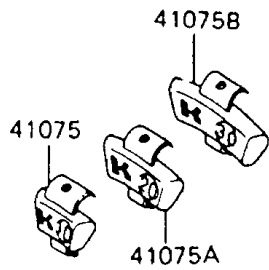

1994 Ninja® 600R PARTS DIAGRAM

Tires

F2210-0131

1994 Ninja® 600R PARTS LIST

Tires

ITEM NAME	PART NUMBER	QUANTITY
VALVE,TIRE (Ref # 16126)	16126-1140	2
TIRE,FR,110/80V16-V240,K205F(D (Ref # 41002)	41002-1662	1
TIRE,RR,130/90V16-V240,K205(D) (Ref # 41002A)	41002-1663	1
BALANCER-WHEEL,10G,SILVER (Ref # 41075)	41075-1014	AR
BALANCER-WHEEL,20G,SILVER (Ref # 41075A)	41075-1015	AR
BALANCER-WHEEL,30G,SILVER (Ref # 41075B)	41075-1016	AR