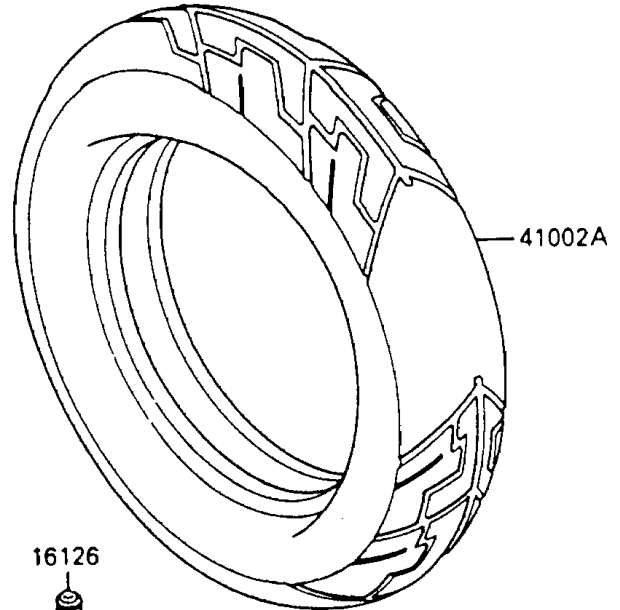

1994 Ninja® 600R PARTS DIAGRAM

Tires

F2210-0131

1994 Ninja® 600R PARTS LIST

Tires

ITEM NAME	PART NUMBER	QUANTITY
VALVE,TIRE (Ref # 16126)	16126-1140	2
TIRE,FR,110/80V16-V240,K205F(D (Ref # 41002)	41002-1662	1
TIRE,RR,130/90V16-V240,K205(D) (Ref # 41002A)	41002-1663	1
BALANCER-WHEEL,10G,SILVER (Ref # 41075)	41075-1014	AR
BALANCER-WHEEL,20G,SILVER (Ref # 41075A)	41075-1015	AR
BALANCER-WHEEL,30G,SILVER (Ref # 41075B)	41075-1016	AR