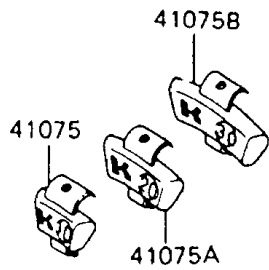

# 1994 Ninja® 600R PARTS DIAGRAM

Tires

F2210-0131

## Tires

ITEM NAME	PART NUMBER	QUANTITY
VALVE,TIRE (Ref # 16126)	16126-1140	2
TIRE,FR,110/80V16-V240,K205F(D (Ref # 41002)	41002-1662	1
TIRE,RR,130/90V16-V240,K205(D) (Ref # 41002A)	41002-1663	1
BALANCER-WHEEL,10G,SILVER (Ref # 41075)	41075-1014	AR
BALANCER-WHEEL,20G,SILVER (Ref # 41075A)	41075-1015	AR
BALANCER-WHEEL,30G,SILVER (Ref # 41075B)	41075-1016	AR