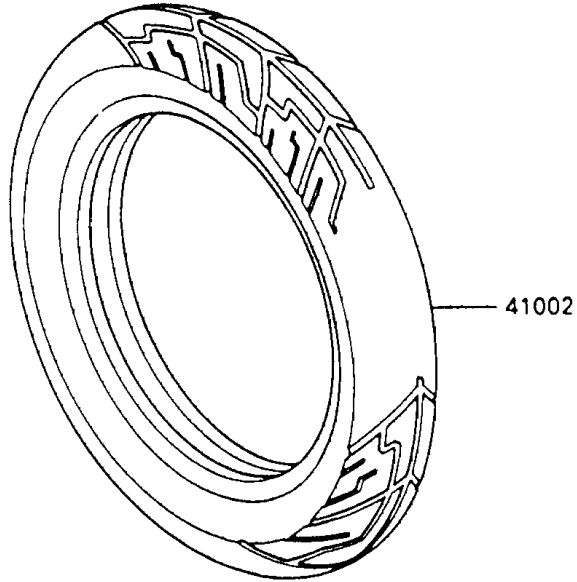

1994 Ninja® 600R PARTS DIAGRAM

Tires

F2210-0131

1994 Ninja® 600R PARTS LIST

Tires

ITEM NAME	PART NUMBER	QUANTITY
VALVE,TIRE (Ref # 16126)	16126-1140	2
TIRE,FR,110/80V16-V240,K205F(D (Ref # 41002)	41002-1662	1
TIRE,RR,130/90V16-V240,K205(D) (Ref # 41002A)	41002-1663	1
BALANCER-WHEEL,10G,SILVER (Ref # 41075)	41075-1014	AR
BALANCER-WHEEL,20G,SILVER (Ref # 41075A)	41075-1015	AR
BALANCER-WHEEL,30G,SILVER (Ref # 41075B)	41075-1016	AR