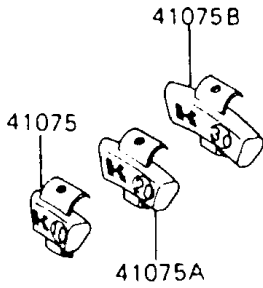

1994 Ninja® 600R PARTS DIAGRAM

Tires

F2210-0131

1994 Ninja® 600R PARTS LIST

Tires

ITEM NAME	PART NUMBER	QUANTITY
VALVE,TIRE (Ref # 16126)	16126-1140	2
TIRE,FR,110/80V16-V240,K205F(D (Ref # 41002)	41002-1662	1
TIRE,RR,130/90V16-V240,K205(D) (Ref # 41002A)	41002-1663	1
BALANCER-WHEEL,10G,SILVER (Ref # 41075)	41075-1014	AR
BALANCER-WHEEL,20G,SILVER (Ref # 41075A)	41075-1015	AR
BALANCER-WHEEL,30G,SILVER (Ref # 41075B)	41075-1016	AR