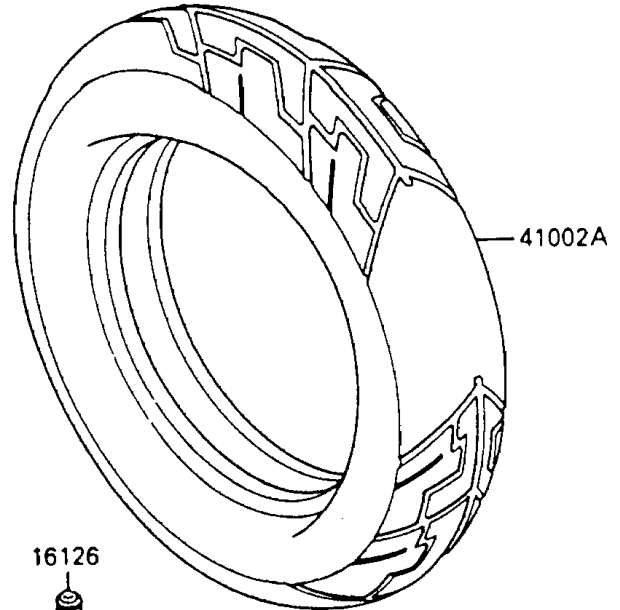

# 1994 Ninja® 600R PARTS DIAGRAM

Tires

F2210-0131

# 1994 Ninja® 600R PARTS LIST

## Tires

ITEM NAME	PART NUMBER	QUANTITY
VALVE,TIRE (Ref # 16126)	16126-1140	2
TIRE,FR,110/80V16-V240,K205F(D (Ref # 41002)	41002-1662	1
TIRE,RR,130/90V16-V240,K205(D) (Ref # 41002A)	41002-1663	1
BALANCER-WHEEL,10G,SILVER (Ref # 41075)	41075-1014	AR
BALANCER-WHEEL,20G,SILVER (Ref # 41075A)	41075-1015	AR
BALANCER-WHEEL,30G,SILVER (Ref # 41075B)	41075-1016	AR