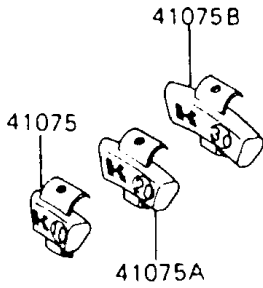

# 1994 Ninja® 600R PARTS DIAGRAM

Tires

F2210-0131

# 1994 Ninja® 600R PARTS LIST

## Tires

ITEM NAME	PART NUMBER	QUANTITY
VALVE,TIRE (Ref # 16126)	16126-1140	2
TIRE,FR,110/80V16-V240,K205F(D (Ref # 41002)	41002-1662	1
TIRE,RR,130/90V16-V240,K205(D) (Ref # 41002A)	41002-1663	1
BALANCER-WHEEL,10G,SILVER (Ref # 41075)	41075-1014	AR
BALANCER-WHEEL,20G,SILVER (Ref # 41075A)	41075-1015	AR
BALANCER-WHEEL,30G,SILVER (Ref # 41075B)	41075-1016	AR