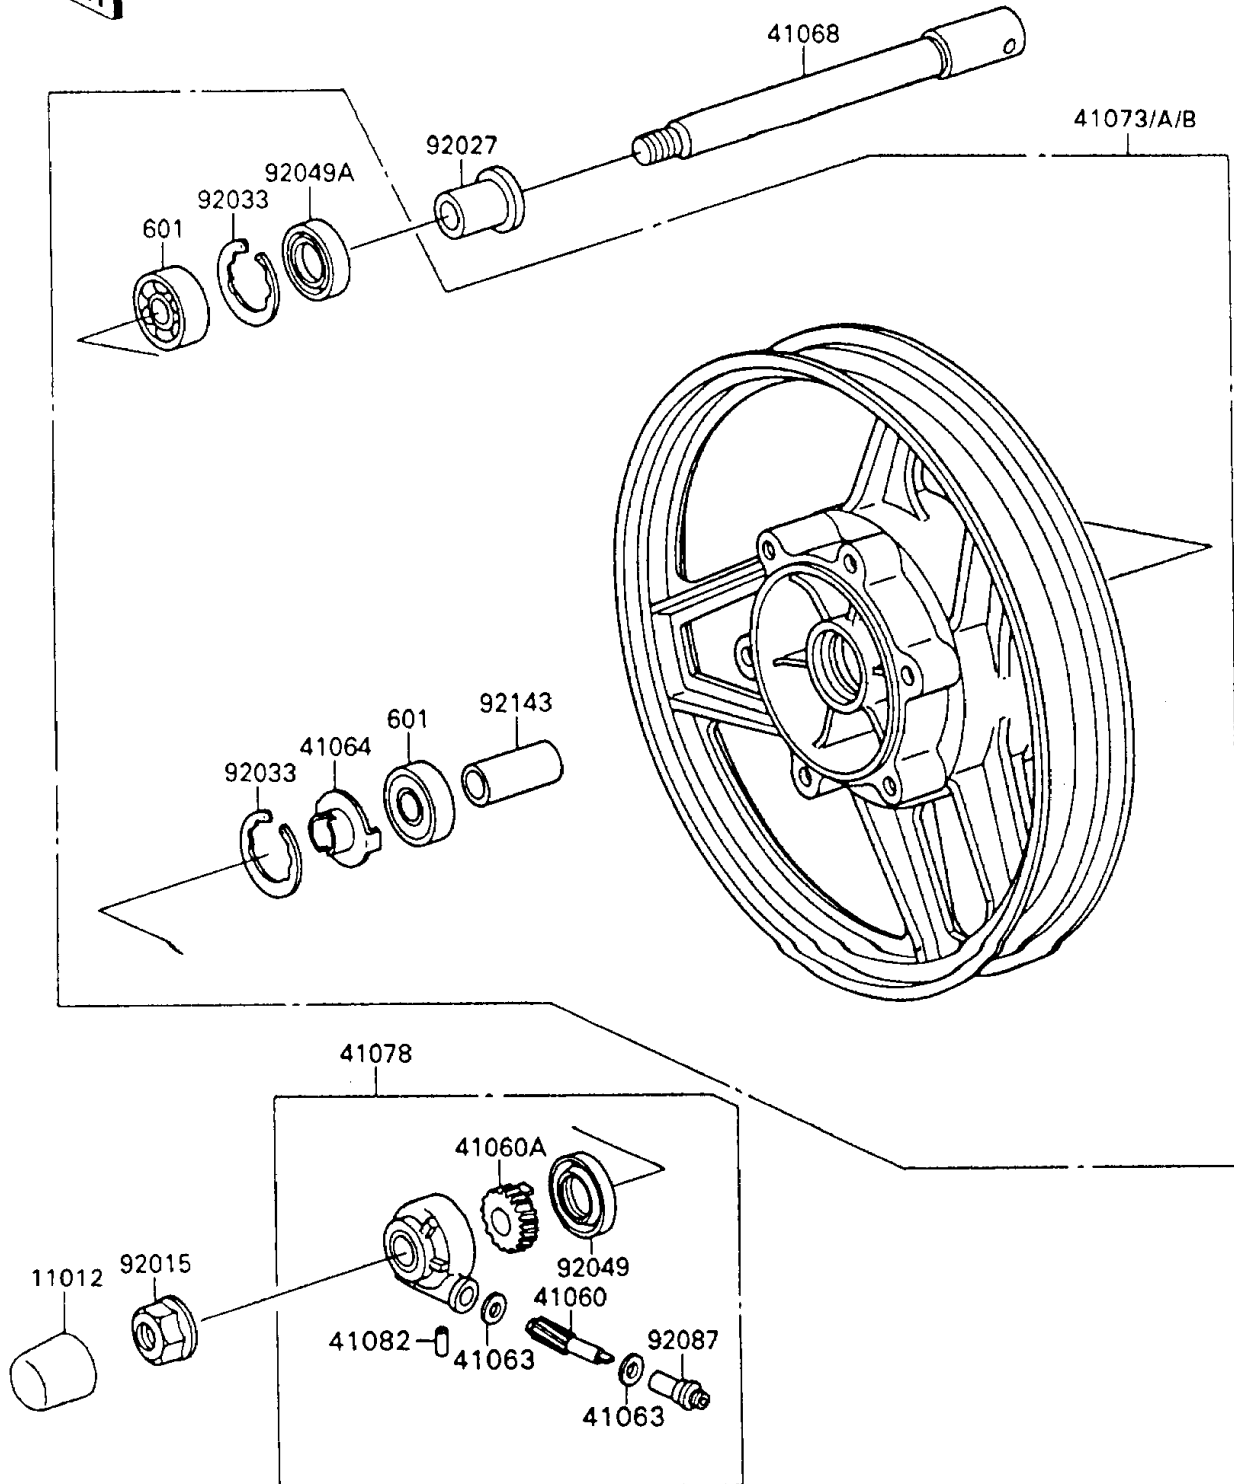

1990 Ninja® 600R PARTS DIAGRAM

Front Wheel

F2230-0155

1990 Ninja® 600R PARTS LIST

Front Wheel

ITEM NAME	PART NUMBER	QUANTITY
GEAR-METER SCREW,9T (Ref # 41060)	41060-1106	1
GEAR-METER SCREW,23T (Ref # 41060A)	41060-1107	1
WASHER,5.1X9X0.4 (Ref # 41063)	41063-001	2
RECEIVER-SPEEDOMETER (Ref # 41064)	41064-1006	1
AXLE,FR (Ref # 41068)	41068-1240	1
WHEEL-ASSY,FR,F.RED (Ref # 41073)	41073-1452-CW	1
CASE-ASSY-METER GEAR (Ref # 41078)	41078-1062	1
PIN,SPRING (Ref # 41082)	41082-001	1
NUT,14MM (Ref # 92015)	92015-1407	1
COLLAR,L=30 (Ref # 92027)	92027-1225	1
RING-SNAP,42MM (Ref # 92033)	92033-1041	2
SEAL-OIL,BJN30427-C3 (Ref # 92049)	92049-1057	1
SEAL-OIL,BJN22425 (Ref # 92049A)	92049-1058	1
BUSHING-METER GEAR (Ref # 92087)	92087-1002	1
COLLAR,15.2X22X61 (Ref # 92143)	92143-1079	1
BEARING-BALL,#6302UG (Ref # 601)	601B6302UG	2