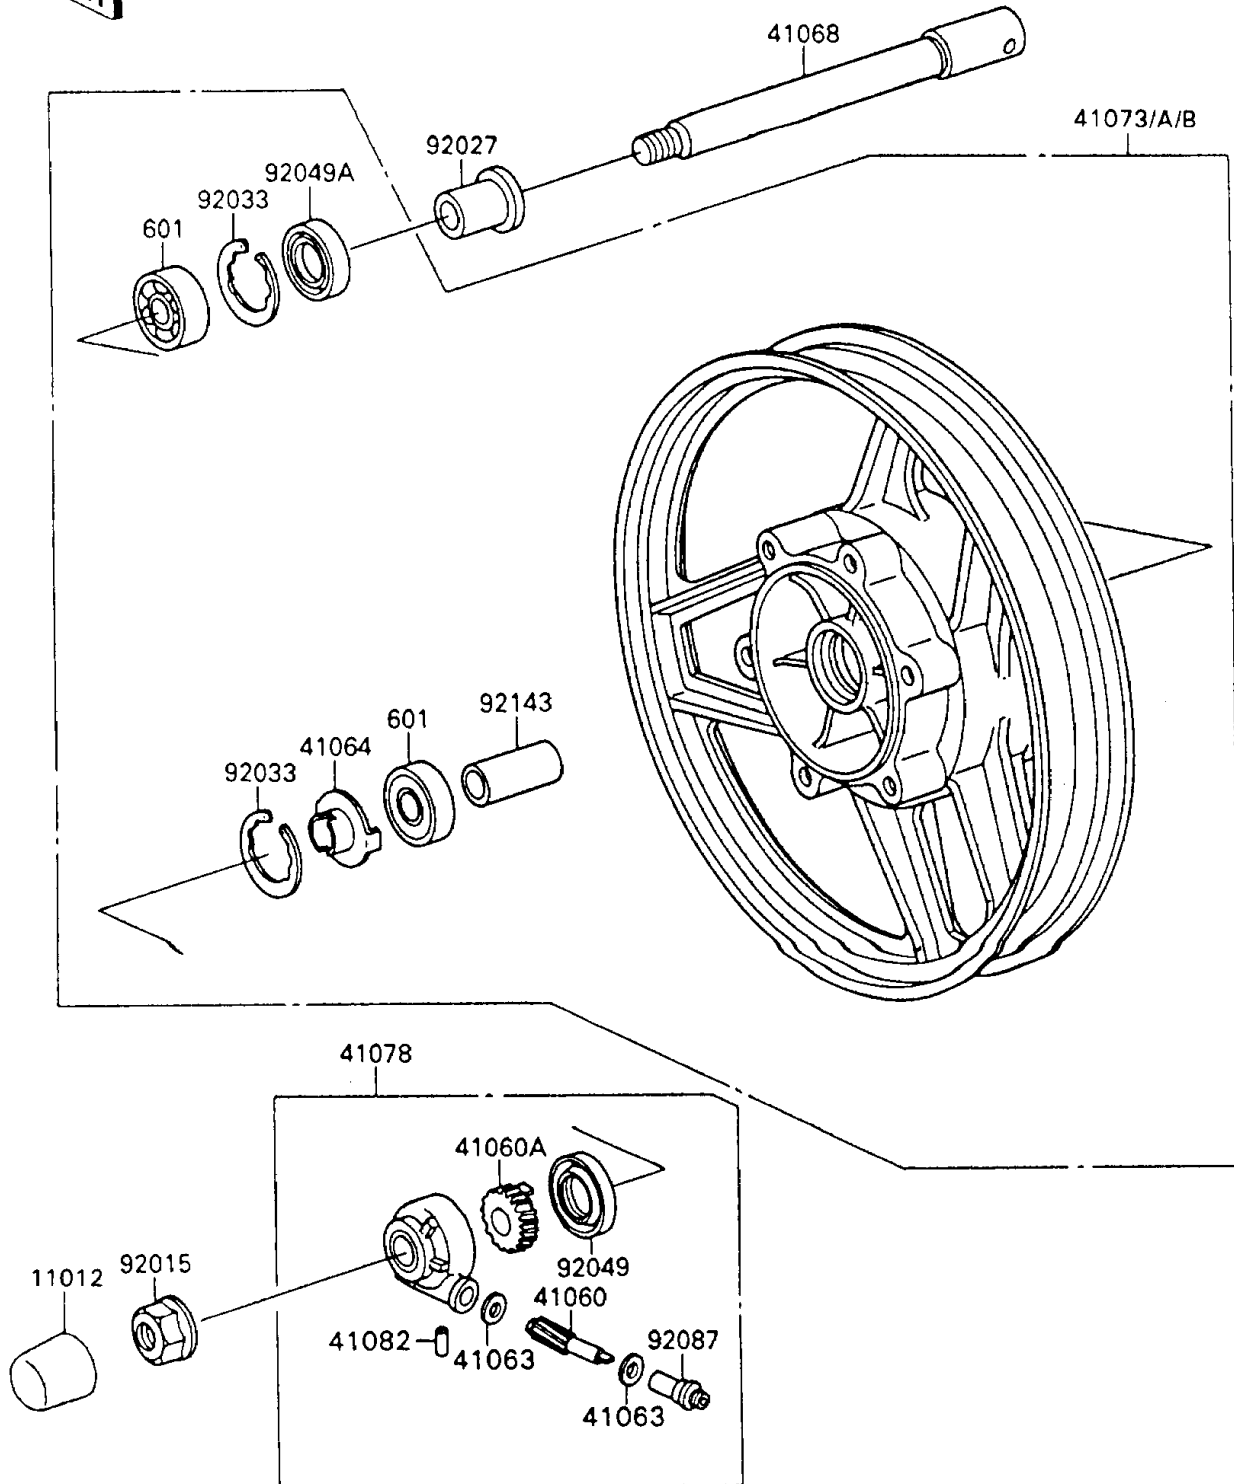

1993 Ninja® 600R PARTS DIAGRAM

Front Wheel

F2230-0155

1993 Ninja® 600R PARTS LIST

Front Wheel

ITEM NAME	PART NUMBER	QUANTITY
GEAR-METER SCREW,9T (Ref # 41060)	41060-1106	1
GEAR-METER SCREW,23T (Ref # 41060A)	41060-1107	1
WASHER,5.1X9X0.4 (Ref # 41063)	41063-001	2
RECEIVER-SPEEDOMETER (Ref # 41064)	41064-1006	1
AXLE,FR (Ref # 41068)	41068-1240	1
WHEEL-ASSY,FR,C.GRAY (Ref # 41073B)	41073-1452-FA	1
CASE-ASSY-METER GEAR (Ref # 41078)	41078-1062	1
PIN,SPRING (Ref # 41082)	41082-001	1
NUT,14MM (Ref # 92015)	92015-1407	1
COLLAR,L=30 (Ref # 92027)	92027-1225	1
RING-SNAP,42MM (Ref # 92033)	92033-1041	2
SEAL-OIL,BJN30427-C3 (Ref # 92049)	92049-1057	1
SEAL-OIL,BJN22425 (Ref # 92049A)	92049-1058	1
BUSHING-METER GEAR (Ref # 92087)	92087-1002	1
COLLAR,15.2X22X61 (Ref # 92143)	92143-1079	1
BEARING-BALL,#6302UG (Ref # 601)	601B6302UG	2