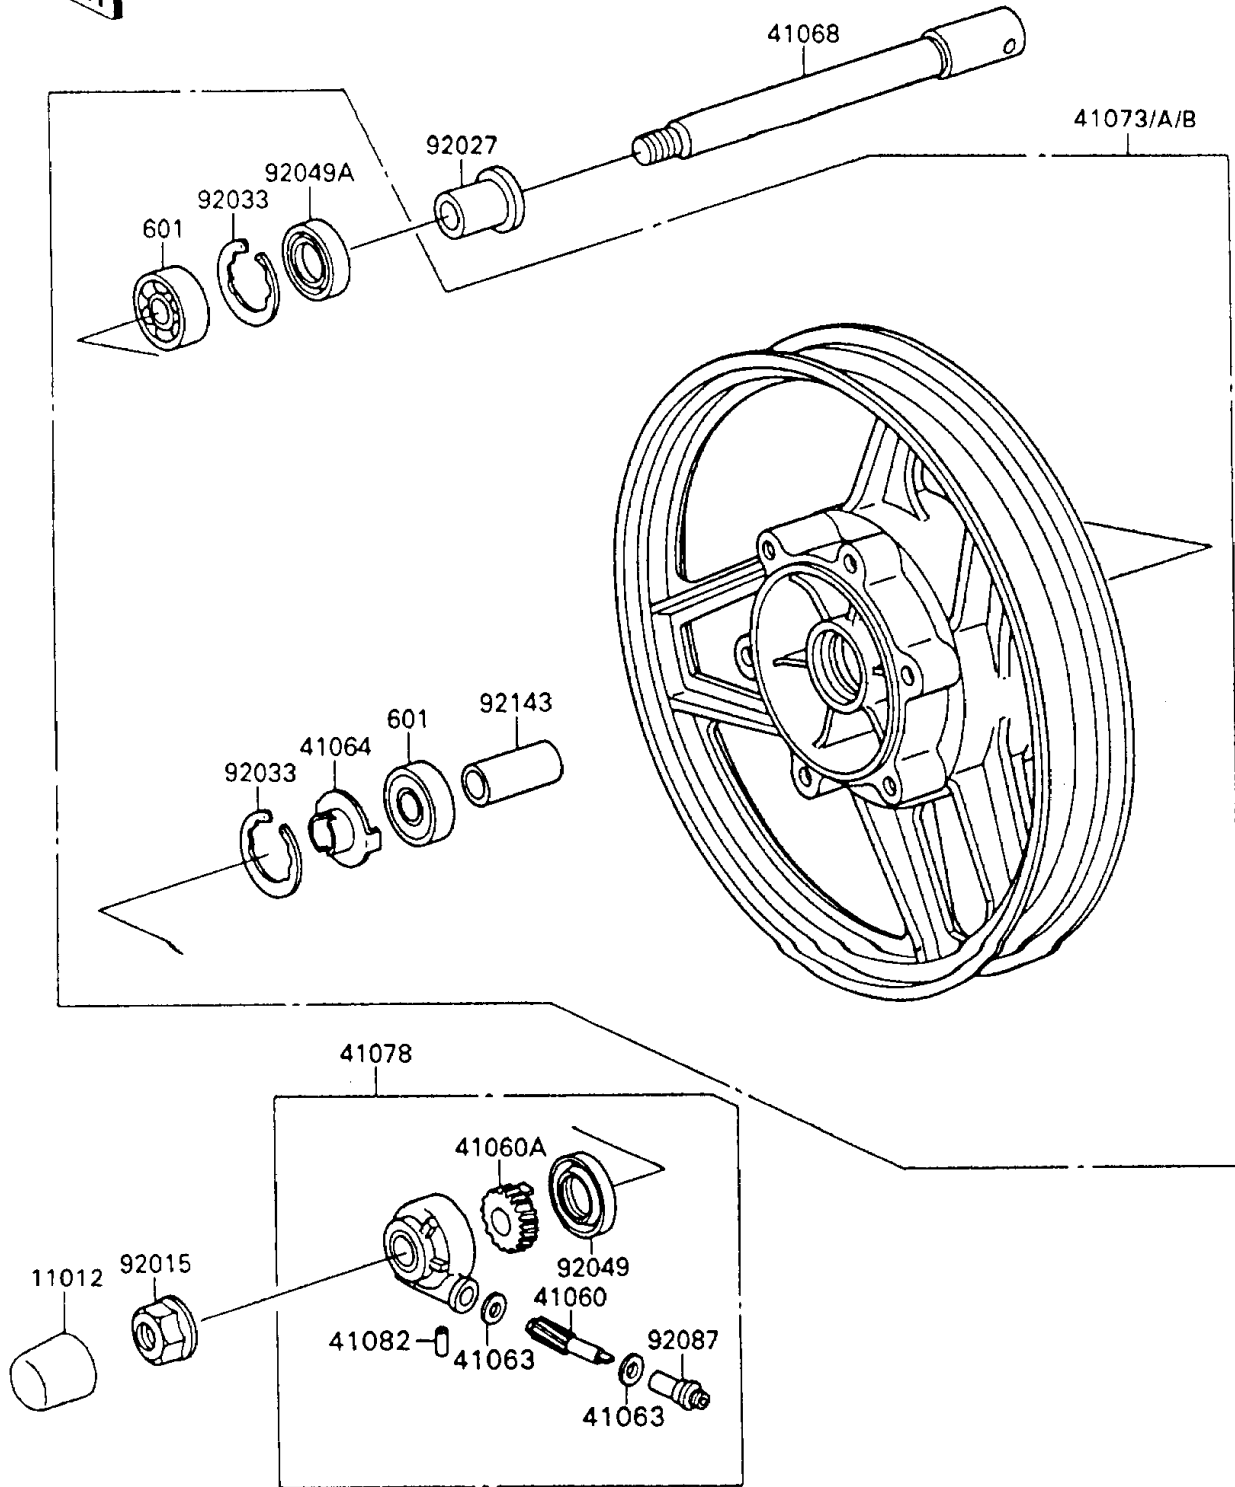

1994 Ninja® 600R PARTS DIAGRAM

Front Wheel

F2230-0155

1994 Ninja® 600R PARTS LIST

Front Wheel

ITEM NAME	PART NUMBER	QUANTITY
CAP,AXLE NUT (Ref # 11012)	11012-1591	1
GEAR-METER SCREW,9T (Ref # 41060)	41060-1106	1
GEAR-METER SCREW,23T (Ref # 41060A)	41060-1107	1
WASHER,5.1X9X0.4 (Ref # 41063)	41063-001	2
RECEIVER-SPEEDOMETER (Ref # 41064)	41064-1006	1
AXLE,FR (Ref # 41068)	41068-1240	1
WHEEL-ASSY,FR,P.C.GRAY (Ref # 41073A)	41073-1452-DH	1
CASE-ASSY-METER GEAR (Ref # 41078)	41078-1062	1
PIN,SPRING (Ref # 41082)	41082-001	1
NUT,14MM (Ref # 92015)	92015-1407	1
COLLAR,L=30 (Ref # 92027)	92027-1225	1
RING-SNAP,42MM (Ref # 92033)	92033-1041	2
SEAL-OIL,BJN30427-C3 (Ref # 92049)	92049-1057	1
SEAL-OIL,BJN22425 (Ref # 92049A)	92049-1058	1
BUSHING-METER GEAR (Ref # 92087)	92087-1002	1
COLLAR,15.2X22X61 (Ref # 92143)	92143-1079	1
BEARING-BALL,#6302UG (Ref # 601)	601B6302UG	2