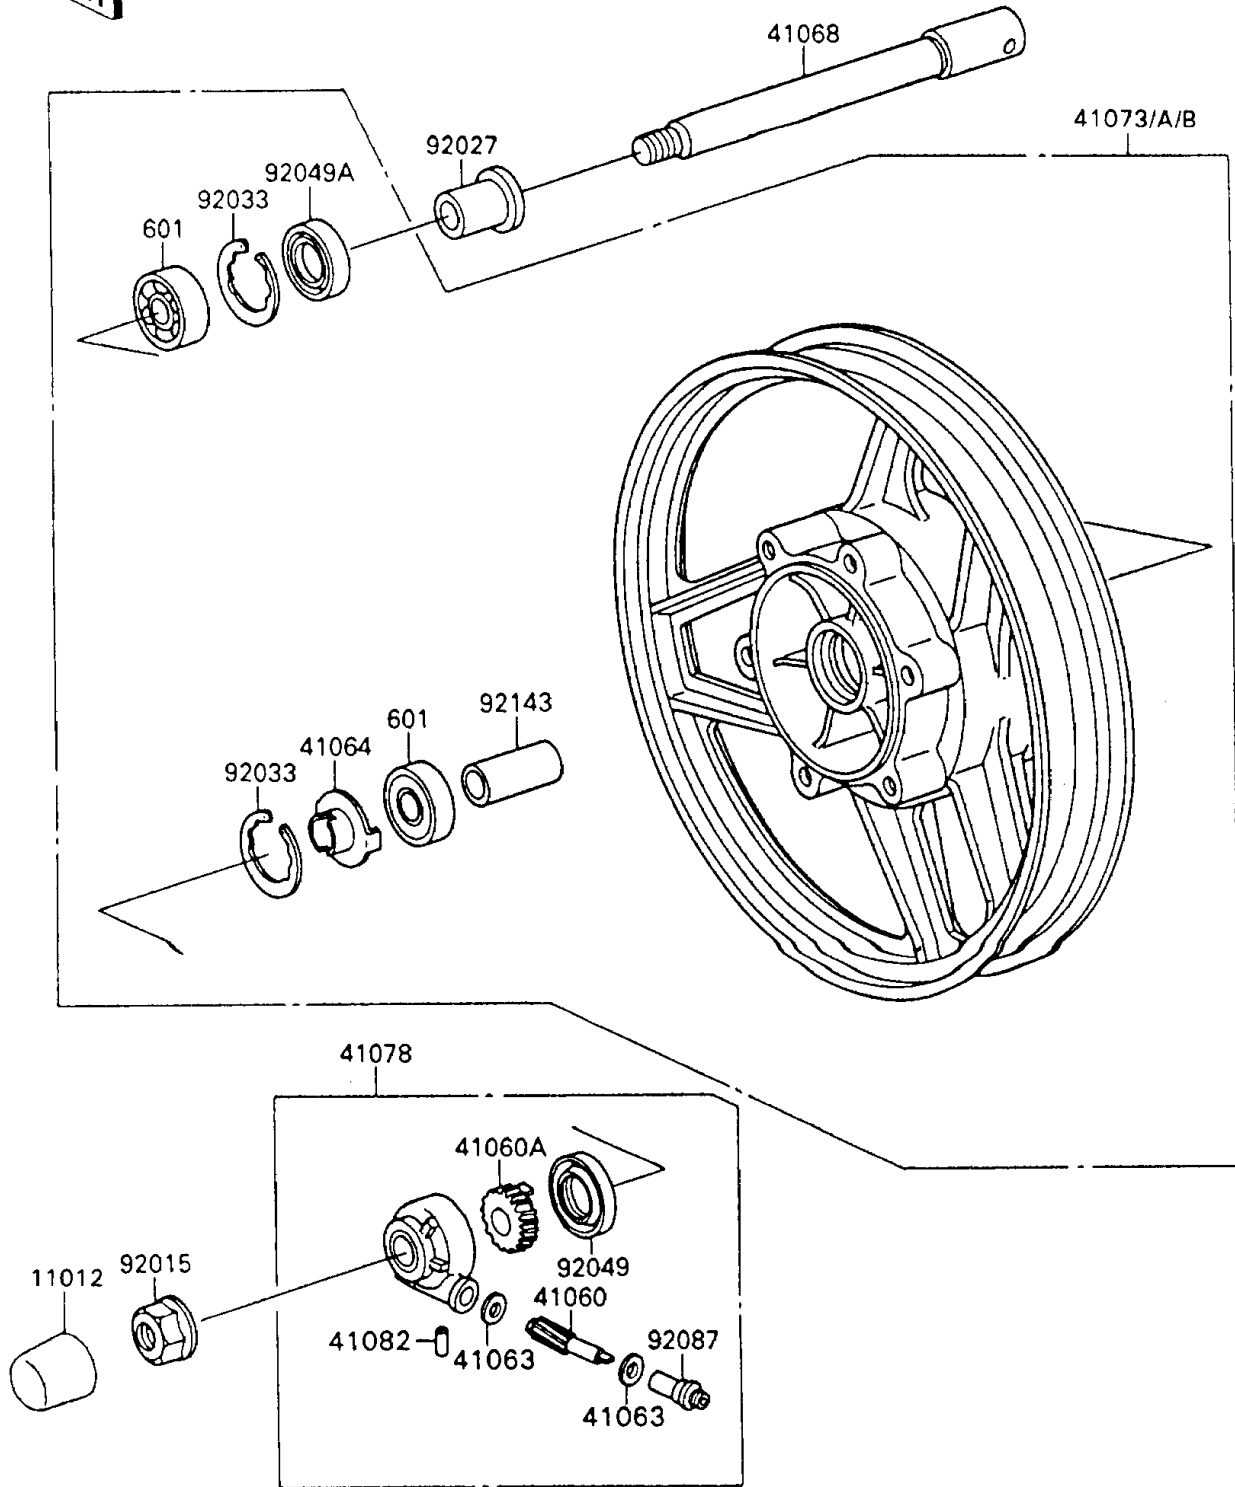

# 1994 Ninja® 600R PARTS DIAGRAM

Front Wheel

F2230-0155

# 1994 Ninja® 600R PARTS LIST

## Front Wheel

ITEM NAME	PART NUMBER	QUANTITY
CAP,AXLE NUT (Ref # 11012)	11012-1591	1
GEAR-METER SCREW,9T (Ref # 41060)	41060-1106	1
GEAR-METER SCREW,23T (Ref # 41060A)	41060-1107	1
WASHER,5.1X9X0.4 (Ref # 41063)	41063-001	2
RECEIVER-SPEEDOMETER (Ref # 41064)	41064-1006	1
AXLE,FR (Ref # 41068)	41068-1240	1
WHEEL-ASSY,FR,P.C.GRAY (Ref # 41073A)	41073-1452-DH	1
CASE-ASSY-METER GEAR (Ref # 41078)	41078-1062	1
PIN,SPRING (Ref # 41082)	41082-001	1
NUT,14MM (Ref # 92015)	92015-1407	1
COLLAR,L=30 (Ref # 92027)	92027-1225	1
RING-SNAP,42MM (Ref # 92033)	92033-1041	2
SEAL-OIL,BJN30427-C3 (Ref # 92049)	92049-1057	1
SEAL-OIL,BJN22425 (Ref # 92049A)	92049-1058	1
BUSHING-METER GEAR (Ref # 92087)	92087-1002	1
COLLAR,15.2X22X61 (Ref # 92143)	92143-1079	1
BEARING-BALL,#6302UG (Ref # 601)	601B6302UG	2