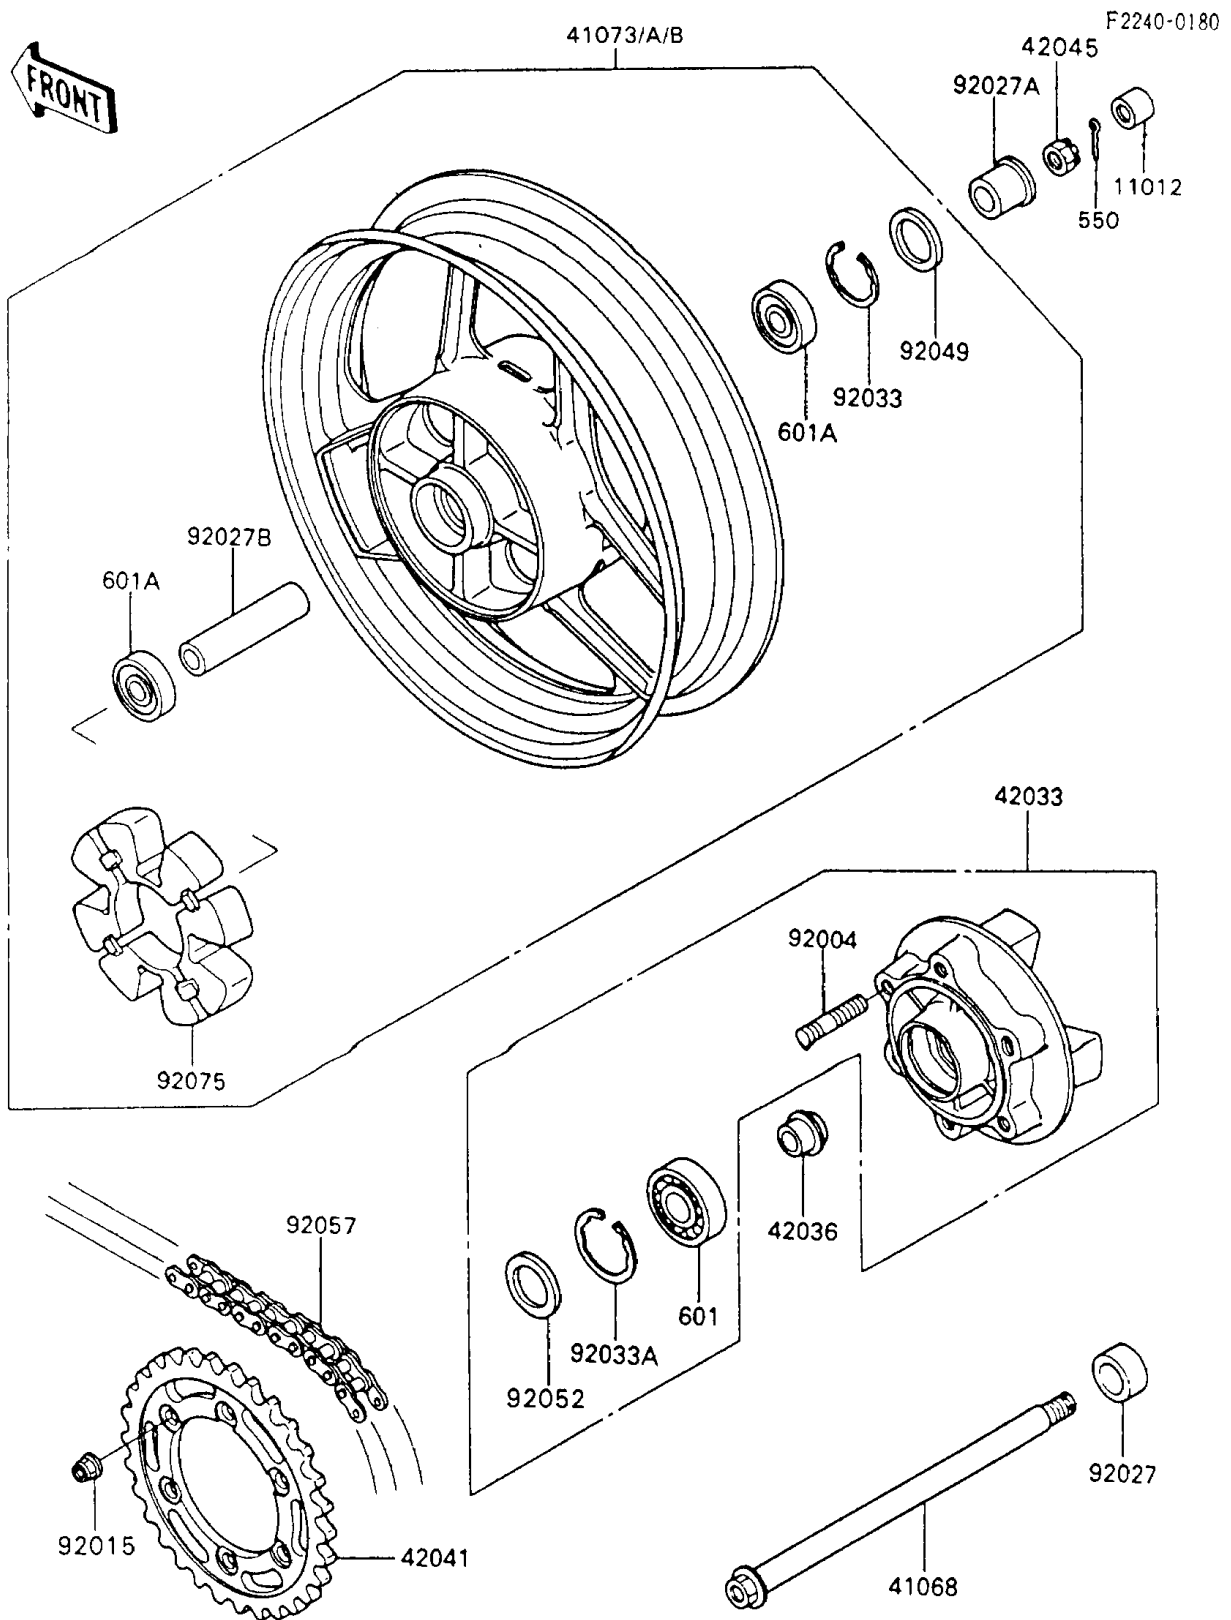

# 1993 Ninja® 600R PARTS DIAGRAM

Rear Wheel/Chain

# 1993 Ninja® 600R PARTS LIST

## Rear Wheel/Chain

ITEM NAME	PART NUMBER	QUANTITY
AXLE,RR (Ref # 41068)	41068-1232	1
WHEEL-ASSY,RR,C.GRAY (Ref # 41073B)	41073-1436-FA	1
COUPLING-ASSY,RR HUB (Ref # 42033)	42033-1114	1
SLEEVE,RR HUB,L=26 (Ref # 42036)	42036-1149	1
SPROCKET-HUB,39T (Ref # 42041)	42041-1287	1
NUT,CASTLE,16MM (Ref # 42045)	42045-014	1
STUD,10X24 (Ref # 92004)	92004-1146	6
NUT,10MM (Ref # 92015)	92015-1720	6
COLLAR,RR AXLE,L=20 (Ref # 92027)	92027-1874	1
COLLAR,RR AXLE,L=28 (Ref # 92027A)	92027-1875	1
COLLAR,L=106 (Ref # 92027B)	92027-1876	1
RING-SNAP,47MM (Ref # 92033)	92033-1042	1
RING-SNAP,52MM (Ref # 92033A)	92033-1043	1
SEAL-OIL,BJN28475 (Ref # 92049)	92049-1056	1
SEAL-OIL,TWC35527 (Ref # 92052)	92052-006	1
CHAIN,DRIVE,EK50MV-OX102L (Ref # 92057)	92057-1232	1
DAMPER,SHOCK,RR HUB (Ref # 92075)	92075-1687	1
PIN-COTTER,4.0X35 (Ref # 550)	550D4035	1
BEARING-BALL,#6205G (Ref # 601)	601B6205G	1
BEARING-BALL,#6303ZZC3 (Ref # 601A)	601B6303ZZ	2