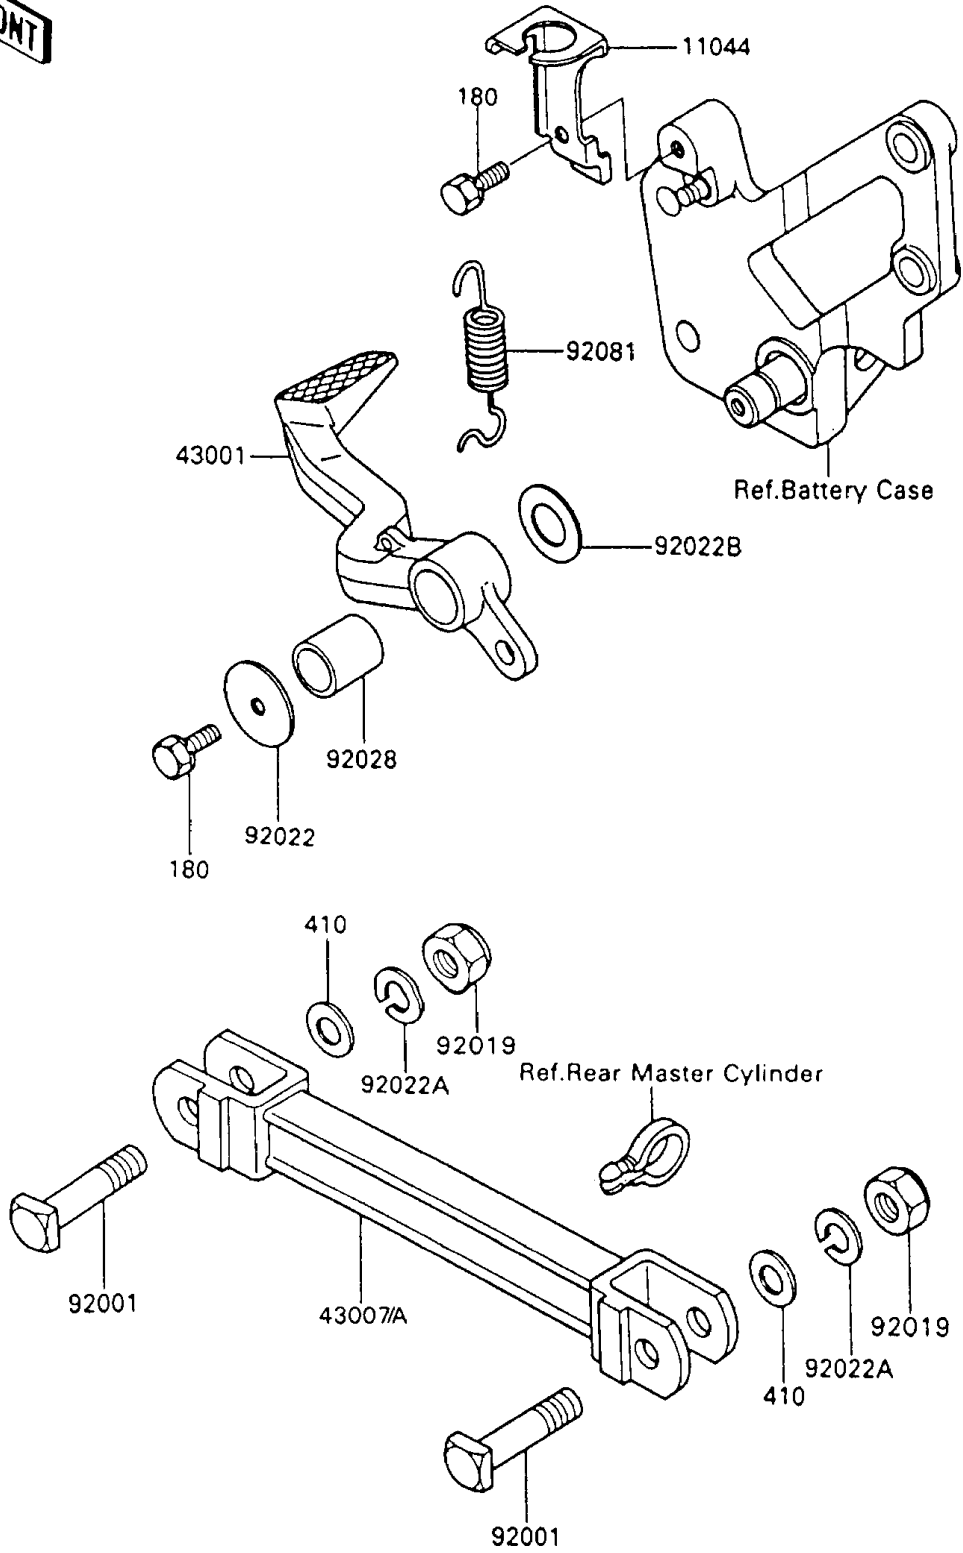

# 1992 Ninja® 600R PARTS DIAGRAM

Brake Pedal/Torque Link

F2260-0155

# 1992 Ninja® 600R PARTS LIST

## Brake Pedal/Torque Link

ITEM NAME	PART NUMBER	QUANTITY
BRACKET,RR BRAKE SWITCH (Ref # 11044)	11044-1107	1
LEVER-BRAKE,PEDAL (Ref # 43001)	43001-1224	1
ROD-TORQUE (Ref # 43007)	43007-1133	1
BOLT,10X37 (Ref # 92001)	92001-1307	2
NUT,LOCK,10MM (Ref # 92019)	92019-021	2
WASHER,7X28X1.6 (Ref # 92022)	92022-1282	1
WASHER,SPRING,10MM (Ref # 92022A)	92022-1540	2
WASHER,15.3X24X1 (Ref # 92022B)	92022-326	1
BUSHING,BRAKE PEDAL (Ref # 92028)	92028-1282	1
SPRING,BRAKE PEDAL (Ref # 92081)	92081-1833	1
BOLT-UPSET-WS (Ref # 180)	180H0614	2
WASHER-PLAIN-SMALL,10MM (Ref # 410)	410B1000	2