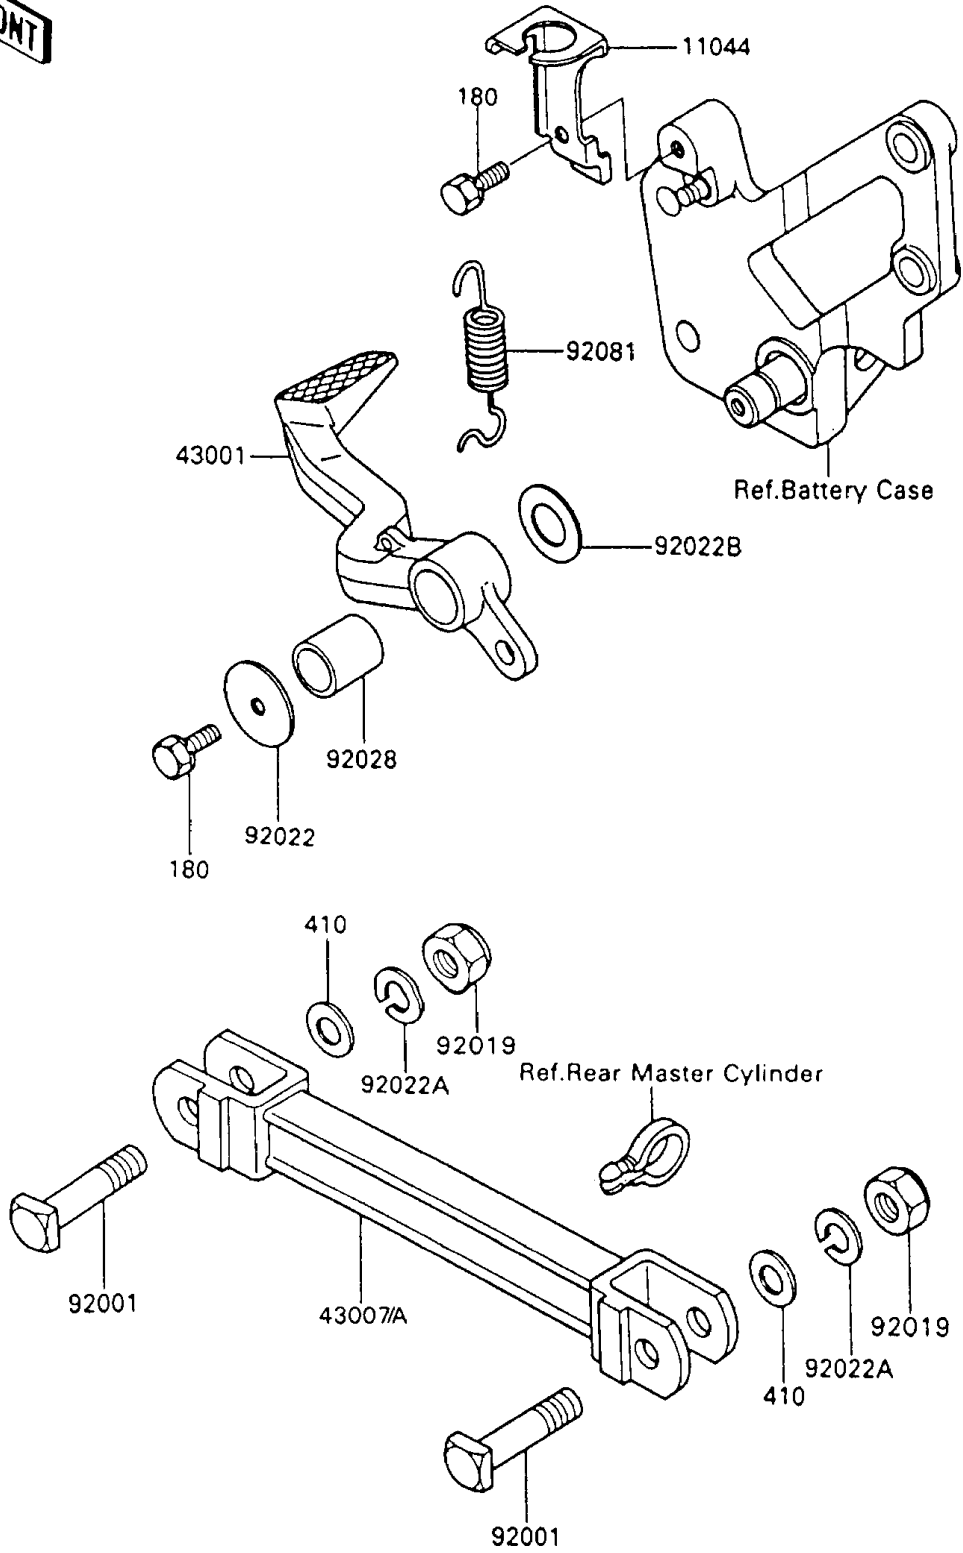

1994 Ninja® 600R PARTS DIAGRAM

Brake Pedal/Torque Link

F2260-0155

1994 Ninja® 600R PARTS LIST

Brake Pedal/Torque Link

ITEM NAME	PART NUMBER	QUANTITY
BRACKET,RR BRAKE SWITCH (Ref # 11044)	11044-1107	1
LEVER-BRAKE,PEDAL (Ref # 43001)	43001-1224	1
ROD-TORQUE (Ref # 43007A)	43007-1171	1
BOLT,10X37 (Ref # 92001)	92001-1307	2
NUT,LOCK,10MM (Ref # 92019)	92019-021	2
WASHER,7X28X1.6 (Ref # 92022)	92022-1282	1
WASHER,SPRING,10MM (Ref # 92022A)	92022-1540	2
WASHER,15.3X24X1 (Ref # 92022B)	92022-326	1
BUSHING,BRAKE PEDAL (Ref # 92028)	92028-1282	1
SPRING,BRAKE PEDAL (Ref # 92081)	92081-1833	1
BOLT-UPSET-WS (Ref # 180)	180H0614	2