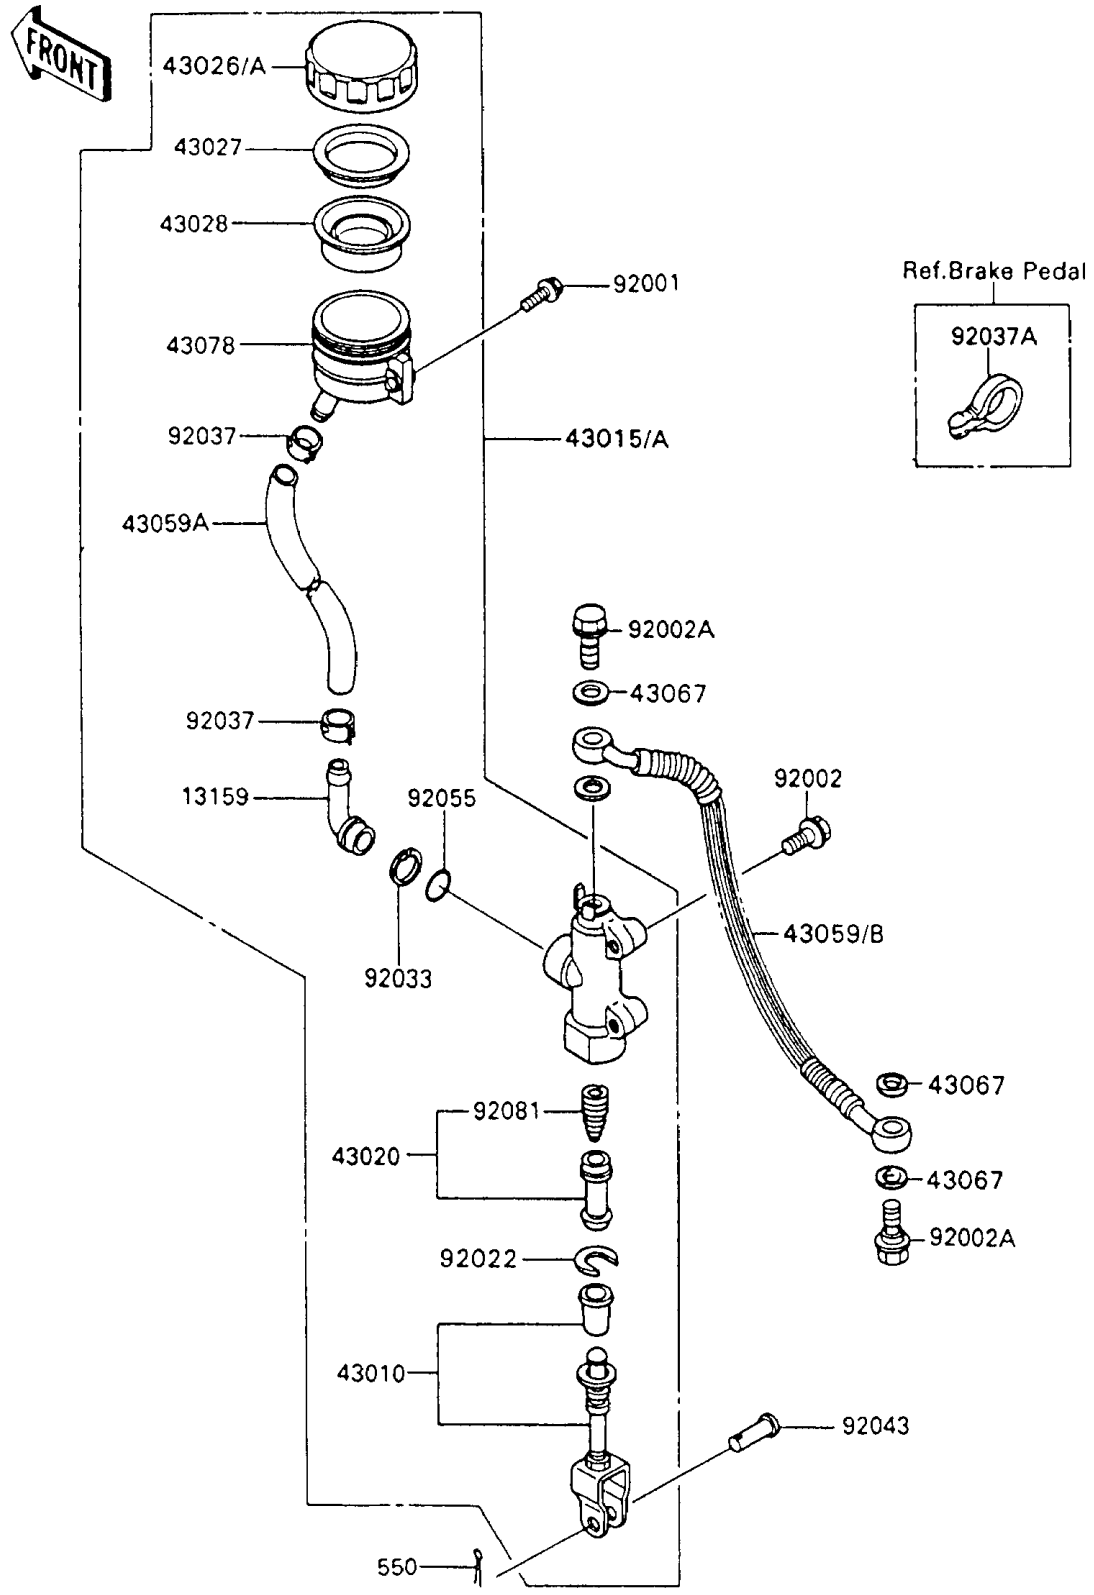

1990 Ninja® 600R PARTS DIAGRAM

Rear Master Cylinder

F2293-0077

1990 Ninja® 600R PARTS LIST

Rear Master Cylinder

ITEM NAME	PART NUMBER	QUANTITY
CONNECTOR,RR MASTER CYLINDER (Ref # 13159)	13159-1052	1
ROD-ASSY-BRAKE (Ref # 43010)	43010-1055	1
CYLINDER-ASSY-MASTER,RR (Ref # 43015)	43015-1346	1
PISTON-COMP-BRAKE (Ref # 43020)	43020-1057	1
CAP-BRAKE (Ref # 43026A)	43026-1054	1
PLATE-DIAPHRAGM (Ref # 43027)	43027-1051	1
DIAPHRAGM,MASTER CYLINDER (Ref # 43028)	43028-1057	1
HOSE-BRAKE,RR (Ref # 43059)	43059-1387	1
HOSE-BRAKE,RR MASTER CYLINDER (Ref # 43059A)	43059-1404	1
WASHER,10.5X15X1.5 (Ref # 43067)	43067-001	4
RESERVOIR,RR MASTER CYLINDER (Ref # 43078)	43078-1082	1
BOLT,W/P,6X16 (Ref # 92001)	92001-1860	1
BOLT,8X30 (Ref # 92002)	92002-1485	2
BOLT,OIL,L=23 (Ref # 92002A)	92002-1888	2
WASHER,CIRCRIP (Ref # 92022)	92022-1601	1
RING-SNAP,20.5MM (Ref # 92033)	92033-1186	1
CLAMP,BRAKE HOSE (Ref # 92037)	92037-1547	2
CLAMP,HOSE (Ref # 92037A)	92037-1827	1
PIN,8X16 (Ref # 92043)	92043-1013	1
RING-O,MASTER CYLINDER (Ref # 92055)	92055-1251	1
SPRING,MASTER CYLINDER (Ref # 92081)	92081-1737	1
PIN-COTTER,2.0X15 (Ref # 550)	550D2015	1