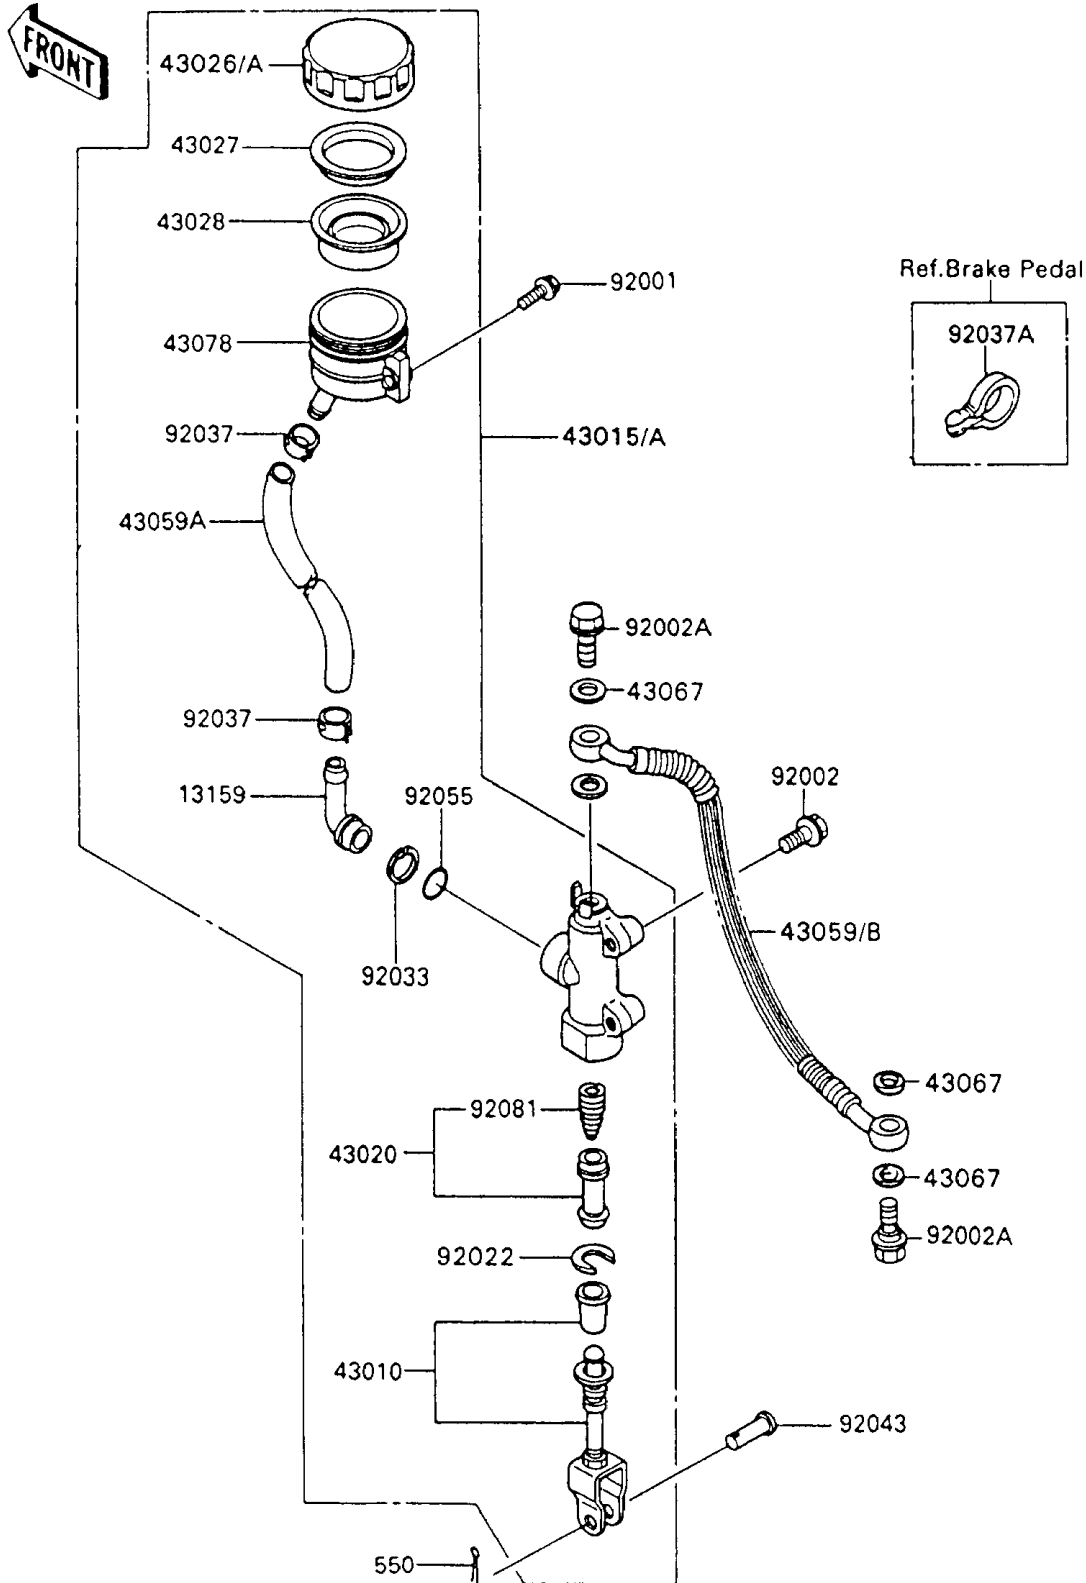

1990 Ninja® 600R PARTS DIAGRAM

Rear Master Cylinder

F2293-0077

1990 Ninja® 600R PARTS LIST

Rear Master Cylinder

ITEM NAME	PART NUMBER	QUANTITY
CONNECTOR,RR MASTER CYLINDER (Ref # 13159)	13159-1052	1
ROD-ASSY-BRAKE (Ref # 43010)	43010-1055	1
CYLINDER-ASSY-MASTER,RR (Ref # 43015)	43015-1346	1
PISTON-COMP-BRAKE (Ref # 43020)	43020-1057	1
CAP-BRAKE (Ref # 43026A)	43026-1054	1
PLATE-DIAPHRAGM (Ref # 43027)	43027-1051	1
DIAPHRAGM,MASTER CYLINDER (Ref # 43028)	43028-1057	1
HOSE-BRAKE,RR (Ref # 43059)	43059-1387	1
HOSE-BRAKE,RR MASTER CYLINDER (Ref # 43059A)	43059-1404	1
WASHER,10.5X15X1.5 (Ref # 43067)	43067-001	4
RESERVOIR,RR MASTER CYLINDER (Ref # 43078)	43078-1082	1
BOLT,W/P,6X16 (Ref # 92001)	92001-1860	1
BOLT,8X30 (Ref # 92002)	92002-1485	2
BOLT,OIL,L=23 (Ref # 92002A)	92002-1888	2
WASHER,CIRCRIP (Ref # 92022)	92022-1601	1
RING-SNAP,20.5MM (Ref # 92033)	92033-1186	1
CLAMP,BRAKE HOSE (Ref # 92037)	92037-1547	2
CLAMP,HOSE (Ref # 92037A)	92037-1827	1
PIN,8X16 (Ref # 92043)	92043-1013	1
RING-O,MASTER CYLINDER (Ref # 92055)	92055-1251	1
SPRING,MASTER CYLINDER (Ref # 92081)	92081-1737	1
PIN-COTTER,2.0X15 (Ref # 550)	550D2015	1