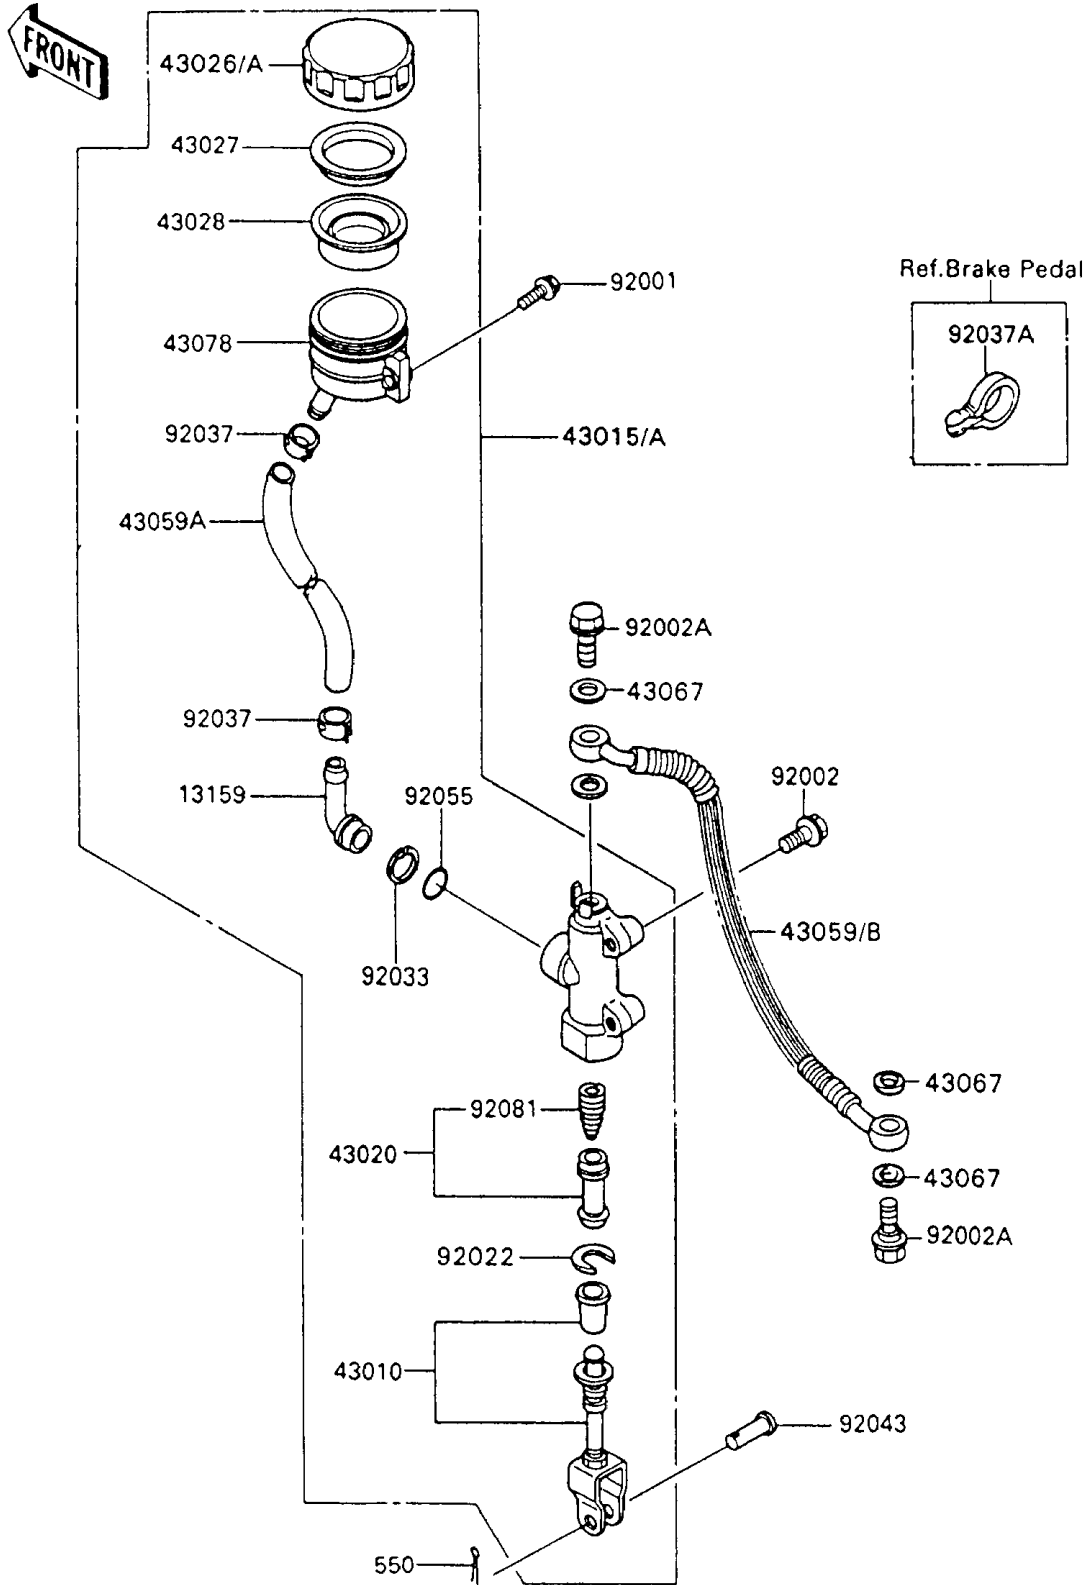

1991 Ninja® 600R PARTS DIAGRAM

Rear Master Cylinder

F2293-0077

1991 Ninja® 600R PARTS LIST

Rear Master Cylinder

ITEM NAME	PART NUMBER	QUANTITY
-----------	-------------	----------