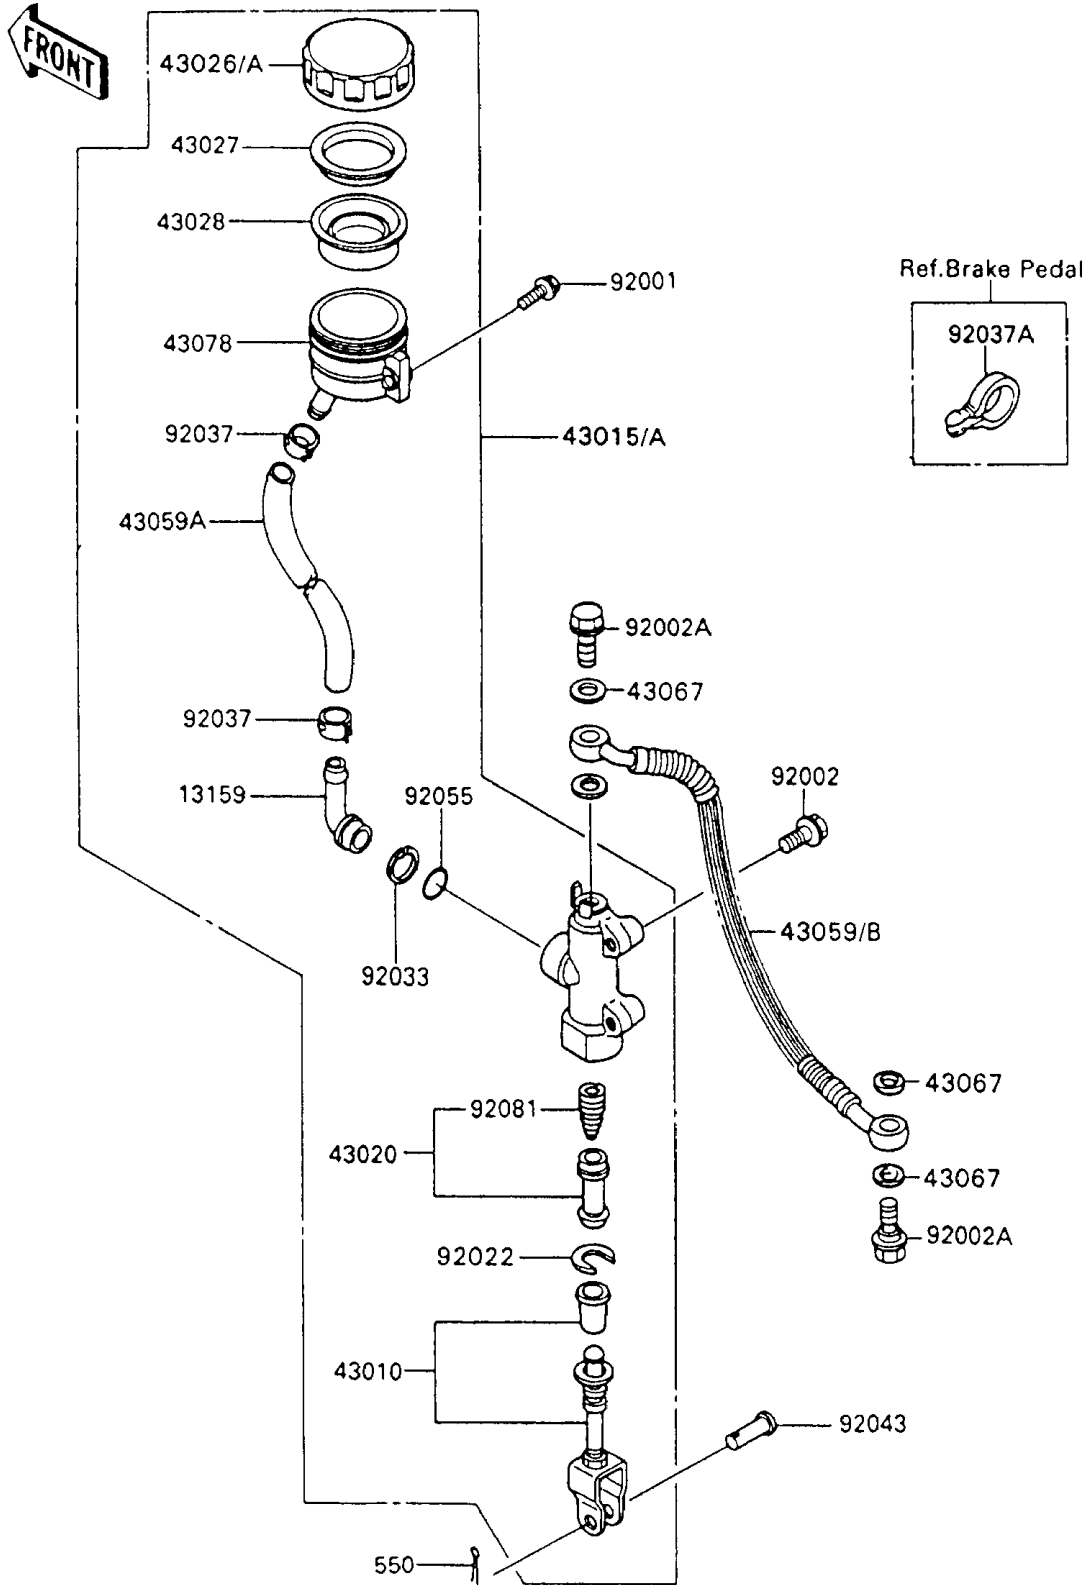

1993 Ninja® 600R PARTS DIAGRAM

Rear Master Cylinder

F2293-0077

1993 Ninja® 600R PARTS LIST

Rear Master Cylinder

ITEM NAME	PART NUMBER	QUANTITY
CONNECTOR,RR MASTER CYLINDER (Ref # 13159)	13159-1052	1
ROD-ASSY-BRAKE (Ref # 43010)	43010-1055	1
CYLINDER-ASSY-MASTER,RR (Ref # 43015A)	43015-1503	1
PISTON-COMP-BRAKE (Ref # 43020)	43020-1057	1
CAP-BRAKE (Ref # 43026)	43026-1051	1
PLATE-DIAPHRAGM (Ref # 43027)	43027-1051	1
DIAPHRAGM,MASTER CYLINDER (Ref # 43028)	43028-1057	1
HOSE-BRAKE,RR MASTER CYLINDER (Ref # 43059A)	43059-1404	1
HOSE-BRAKE,RR (Ref # 43059B)	43059-1612	1
WASHER,10.5X15X1.5 (Ref # 43067)	43067-001	4
RESERVOIR,RR MASTER CYLINDER (Ref # 43078)	43078-1082	1
BOLT,W/P,6X16 (Ref # 92001)	92001-1860	1
BOLT,8X30 (Ref # 92002)	92002-1485	2
BOLT,OIL,L=23 (Ref # 92002A)	92002-1888	2
WASHER,CIRCRIP (Ref # 92022)	92022-1601	1
RING-SNAP,20.5MM (Ref # 92033)	92033-1186	1
CLAMP,BRAKE HOSE (Ref # 92037)	92037-1547	2
CLAMP,HOSE (Ref # 92037A)	92037-1827	1
PIN,8X16 (Ref # 92043)	92043-1013	1
RING-O,MASTER CYLINDER (Ref # 92055)	92055-1251	1
SPRING,MASTER CYLINDER (Ref # 92081)	92081-1737	1
PIN-COTTER,2.0X15 (Ref # 550)	550D2015	1