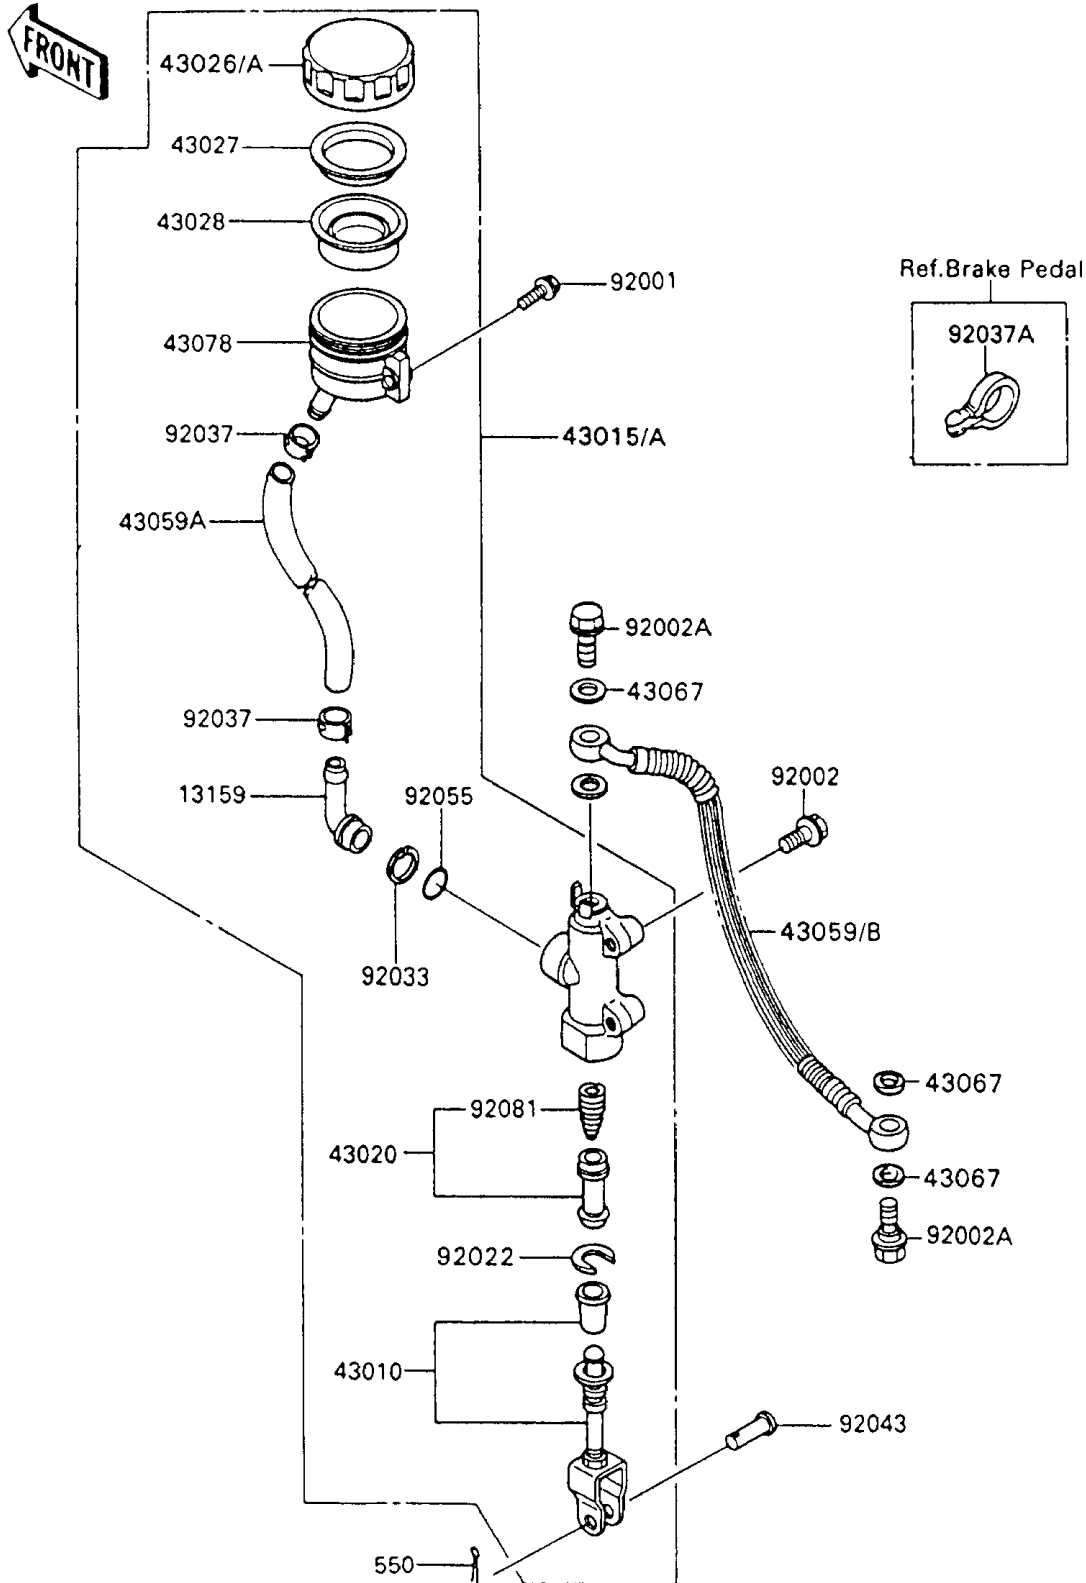

1994 Ninja® 600R PARTS DIAGRAM

Rear Master Cylinder

F2293-0077

1994 Ninja® 600R PARTS LIST

Rear Master Cylinder

ITEM NAME	PART NUMBER	QUANTITY
CONNECTOR,RR MASTER CYLINDER (Ref # 13159)	13159-1052	1
ROD-ASSY-BRAKE (Ref # 43010)	43010-1055	1
CYLINDER-ASSY-MASTER,RR (Ref # 43015A)	43015-1503	1
PISTON-COMP-BRAKE (Ref # 43020)	43020-1057	1
CAP-BRAKE (Ref # 43026)	43026-1051	1
PLATE-DIAPHRAGM (Ref # 43027)	43027-1051	1
DIAPHRAGM,MASTER CYLINDER (Ref # 43028)	43028-1057	1
HOSE-BRAKE,RR MASTER CYLINDER (Ref # 43059A)	43059-1404	1
HOSE-BRAKE,RR (Ref # 43059B)	43059-1612	1
WASHER,10.5X15X1.5 (Ref # 43067)	43067-001	4
RESERVOIR,RR MASTER CYLINDER (Ref # 43078)	43078-1082	1
BOLT,W/P,6X16 (Ref # 92001)	92001-1860	1
BOLT,8X30 (Ref # 92002)	92002-1485	2
BOLT,OIL,L=23 (Ref # 92002A)	92002-1888	2
WASHER,CIRCRIP (Ref # 92022)	92022-1601	1
RING-SNAP,20.5MM (Ref # 92033)	92033-1186	1
CLAMP,BRAKE HOSE (Ref # 92037)	92037-1547	2
PIN,8X16 (Ref # 92043)	92043-1013	1
RING-O,MASTER CYLINDER (Ref # 92055)	92055-1251	1
SPRING,MASTER CYLINDER (Ref # 92081)	92081-1737	1
PIN-COTTER,2.0X15 (Ref # 550)	550D2015	1