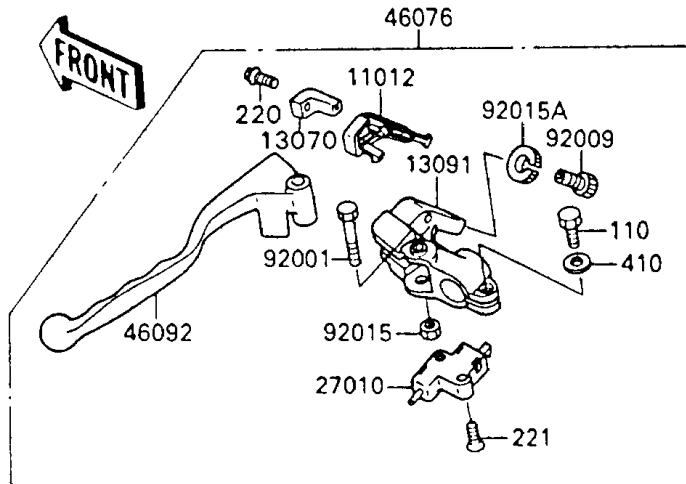

1994 Ninja® 600R PARTS DIAGRAM

Handlebar

F2310-0423

1994 Ninja® 600R PARTS LIST

Handlebar

ITEM NAME	PART NUMBER	QUANTITY
CAP,CLUTCH LEVER (Ref # 11012)	11012-1549	1
WEIGHT,HANDLE (Ref # 13042)	13042-1005	2
GUIDE,CLUTCH CABLE (Ref # 13070)	13070-1248	1
HOLDER,LEVER (Ref # 13091)	13091-1445	1
LEVER,CHOKE (Ref # 13168B)	13168-1516	1
SWITCH,CLUTCH,BLACK (Ref # 27010)	27010-1094	1
HANDLE (Ref # 46003)	46003-1244	2
HOLDER-HANDLE,LH (Ref # 46012)	46012-1175	1
HOLDER-HANDLE,RH (Ref # 46012A)	46012-1176	1
GRIP-ASSY,THROTTLE (Ref # 46019)	46019-1059	1
GRIP,LH (Ref # 46075)	46075-1028	1
LEVER-ASSY-GRIP,CLUTCH (Ref # 46076)	46076-1139	1
HOUSING-ASSY-CONTROL,RH (Ref # 46091D)	46091-1591	1
HOUSING-ASSY-CONTROL,LH (Ref # 46091E)	46091-1593	1
LEVER-GRIP,CLUTCH,BLACK (Ref # 46092)	46092-1050	1
BOLT,CLUTCH LEVER,BLACK (Ref # 92001)	92001-1548	1
BOLT,SOCKET,8X20 (Ref # 92002)	92002-1178	4
SCREW,CABLE ADJUST,8MM,BLACK (Ref # 92009)	92009-1134	1
SCREW,8X45 (Ref # 92009A)	92009-1257	2
NUT,LOCK,6MM,BLACK (Ref # 92015)	92015-1191	1
NUT,CABLE ADJUST LOCK,BLACK (Ref # 92015A)	92015-1197	1
PLUG (Ref # 92066)	92066-1216	6
BOLT,8X30 (Ref # 92150)	92150-1425	2
BOLT,6X22,BLACK (Ref # 110)	110C0622	1
SCREW-PAN-CROS (Ref # 220)	220C0308	1
SCREW-PAN-CROS (Ref # 220B)	220C0525	3
SCREW-PAN-CROS (Ref # 220C)	220C0540	1
SCREW-CSK-CROS (Ref # 221)	221C0316	2
WASHER-PLAIN-SMALL,6MM,BLACK (Ref # 410)	410F0600	1