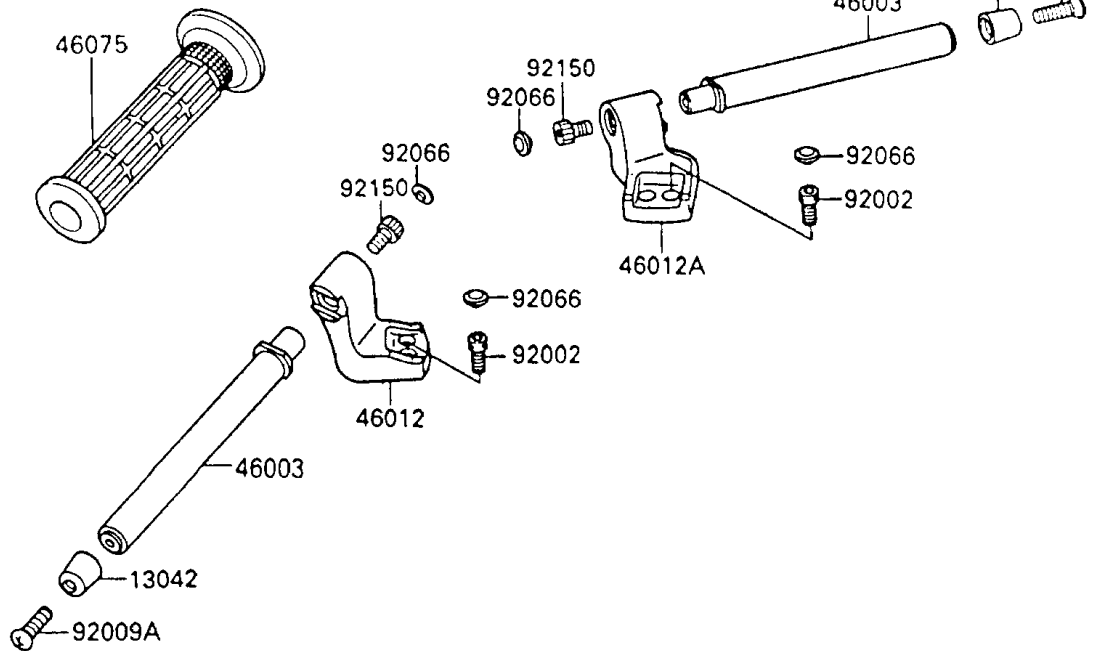

1994 Ninja® 600R PARTS DIAGRAM

Handlebar

F2310-0423

1994 Ninja® 600R PARTS LIST

Handlebar

ITEM NAME	PART NUMBER	QUANTITY
CAP,CLUTCH LEVER (Ref # 11012)	11012-1549	1
WEIGHT,HANDLE (Ref # 13042)	13042-1005	2
GUIDE,CLUTCH CABLE (Ref # 13070)	13070-1248	1
HOLDER,LEVER (Ref # 13091)	13091-1445	1
LEVER,CHOKE (Ref # 13168B)	13168-1516	1
SWITCH,CLUTCH,BLACK (Ref # 27010)	27010-1094	1
HANDLE (Ref # 46003)	46003-1244	2
HOLDER-HANDLE,LH (Ref # 46012)	46012-1175	1
HOLDER-HANDLE,RH (Ref # 46012A)	46012-1176	1
GRIP-ASSY,THROTTLE (Ref # 46019)	46019-1059	1
GRIP,LH (Ref # 46075)	46075-1028	1
LEVER-ASSY-GRIP,CLUTCH (Ref # 46076)	46076-1139	1
HOUSING-ASSY-CONTROL,RH (Ref # 46091D)	46091-1591	1
HOUSING-ASSY-CONTROL,LH (Ref # 46091E)	46091-1593	1
LEVER-GRIP,CLUTCH,BLACK (Ref # 46092)	46092-1050	1
BOLT,CLUTCH LEVER,BLACK (Ref # 92001)	92001-1548	1
BOLT,SOCKET,8X20 (Ref # 92002)	92002-1178	4
SCREW,CABLE ADJUST,8MM,BLACK (Ref # 92009)	92009-1134	1
SCREW,8X45 (Ref # 92009A)	92009-1257	2
NUT,LOCK,6MM,BLACK (Ref # 92015)	92015-1191	1
NUT,CABLE ADJUST LOCK,BLACK (Ref # 92015A)	92015-1197	1
PLUG (Ref # 92066)	92066-1216	6
BOLT,8X30 (Ref # 92150)	92150-1425	2
BOLT,6X22,BLACK (Ref # 110)	110C0622	1
SCREW-PAN-CROS (Ref # 220)	220C0308	1
SCREW-PAN-CROS (Ref # 220B)	220C0525	3
SCREW-PAN-CROS (Ref # 220C)	220C0540	1
SCREW-CSK-CROS (Ref # 221)	221C0316	2
WASHER-PLAIN-SMALL,6MM,BLACK (Ref # 410)	410F0600	1