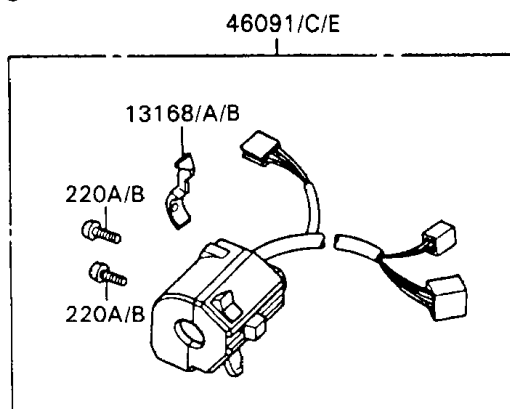

1994 Ninja® 600R PARTS DIAGRAM

Handlebar

F2310-0423

1994 Ninja® 600R PARTS LIST

Handlebar

ITEM NAME	PART NUMBER	QUANTITY
CAP,CLUTCH LEVER (Ref # 11012)	11012-1549	1
WEIGHT,HANDLE (Ref # 13042)	13042-1005	2
GUIDE,CLUTCH CABLE (Ref # 13070)	13070-1248	1
HOLDER,LEVER (Ref # 13091)	13091-1445	1
LEVER,CHOKE (Ref # 13168B)	13168-1516	1
SWITCH,CLUTCH,BLACK (Ref # 27010)	27010-1094	1
HANDLE (Ref # 46003)	46003-1244	2
HOLDER-HANDLE,LH (Ref # 46012)	46012-1175	1
HOLDER-HANDLE,RH (Ref # 46012A)	46012-1176	1
GRIP-ASSY,THROTTLE (Ref # 46019)	46019-1059	1
GRIP,LH (Ref # 46075)	46075-1028	1
LEVER-ASSY-GRIP,CLUTCH (Ref # 46076)	46076-1139	1
HOUSING-ASSY-CONTROL,RH (Ref # 46091D)	46091-1591	1
HOUSING-ASSY-CONTROL,LH (Ref # 46091E)	46091-1593	1
LEVER-GRIP,CLUTCH,BLACK (Ref # 46092)	46092-1050	1
BOLT,CLUTCH LEVER,BLACK (Ref # 92001)	92001-1548	1
BOLT,SOCKET,8X20 (Ref # 92002)	92002-1178	4
SCREW,CABLE ADJUST,8MM,BLACK (Ref # 92009)	92009-1134	1
SCREW,8X45 (Ref # 92009A)	92009-1257	2
NUT,LOCK,6MM,BLACK (Ref # 92015)	92015-1191	1
NUT,CABLE ADJUST LOCK,BLACK (Ref # 92015A)	92015-1197	1
PLUG (Ref # 92066)	92066-1216	6
BOLT,8X30 (Ref # 92150)	92150-1425	2
BOLT,6X22,BLACK (Ref # 110)	110C0622	1
SCREW-PAN-CROS (Ref # 220)	220C0308	1
SCREW-PAN-CROS (Ref # 220B)	220C0525	3
SCREW-PAN-CROS (Ref # 220C)	220C0540	1
SCREW-CSK-CROS (Ref # 221)	221C0316	2
WASHER-PLAIN-SMALL,6MM,BLACK (Ref # 410)	410F0600	1