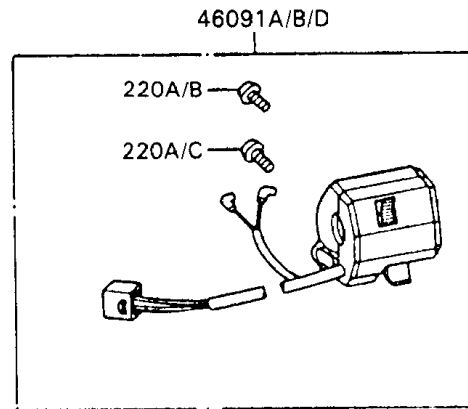

1994 Ninja® 600R PARTS DIAGRAM

Handlebar

F2310-0423

1994 Ninja® 600R PARTS LIST

Handlebar

ITEM NAME	PART NUMBER	QUANTITY
CAP,CLUTCH LEVER (Ref # 11012)	11012-1549	1
WEIGHT,HANDLE (Ref # 13042)	13042-1005	2
GUIDE,CLUTCH CABLE (Ref # 13070)	13070-1248	1
HOLDER,LEVER (Ref # 13091)	13091-1445	1
LEVER,CHOKE (Ref # 13168B)	13168-1516	1
SWITCH,CLUTCH,BLACK (Ref # 27010)	27010-1094	1
HANDLE (Ref # 46003)	46003-1244	2
HOLDER-HANDLE,LH (Ref # 46012)	46012-1175	1
HOLDER-HANDLE,RH (Ref # 46012A)	46012-1176	1
GRIP-ASSY,THROTTLE (Ref # 46019)	46019-1059	1
GRIP,LH (Ref # 46075)	46075-1028	1
LEVER-ASSY-GRIP,CLUTCH (Ref # 46076)	46076-1139	1
HOUSING-ASSY-CONTROL,RH (Ref # 46091D)	46091-1591	1
HOUSING-ASSY-CONTROL,LH (Ref # 46091E)	46091-1593	1
LEVER-GRIP,CLUTCH,BLACK (Ref # 46092)	46092-1050	1
BOLT,CLUTCH LEVER,BLACK (Ref # 92001)	92001-1548	1
BOLT,SOCKET,8X20 (Ref # 92002)	92002-1178	4
SCREW,CABLE ADJUST,8MM,BLACK (Ref # 92009)	92009-1134	1
SCREW,8X45 (Ref # 92009A)	92009-1257	2
NUT,LOCK,6MM,BLACK (Ref # 92015)	92015-1191	1
NUT,CABLE ADJUST LOCK,BLACK (Ref # 92015A)	92015-1197	1
PLUG (Ref # 92066)	92066-1216	6
BOLT,8X30 (Ref # 92150)	92150-1425	2
BOLT,6X22,BLACK (Ref # 110)	110C0622	1
SCREW-PAN-CROS (Ref # 220)	220C0308	1
SCREW-PAN-CROS (Ref # 220B)	220C0525	3
SCREW-PAN-CROS (Ref # 220C)	220C0540	1
SCREW-CSK-CROS (Ref # 221)	221C0316	2
WASHER-PLAIN-SMALL,6MM,BLACK (Ref # 410)	410F0600	1