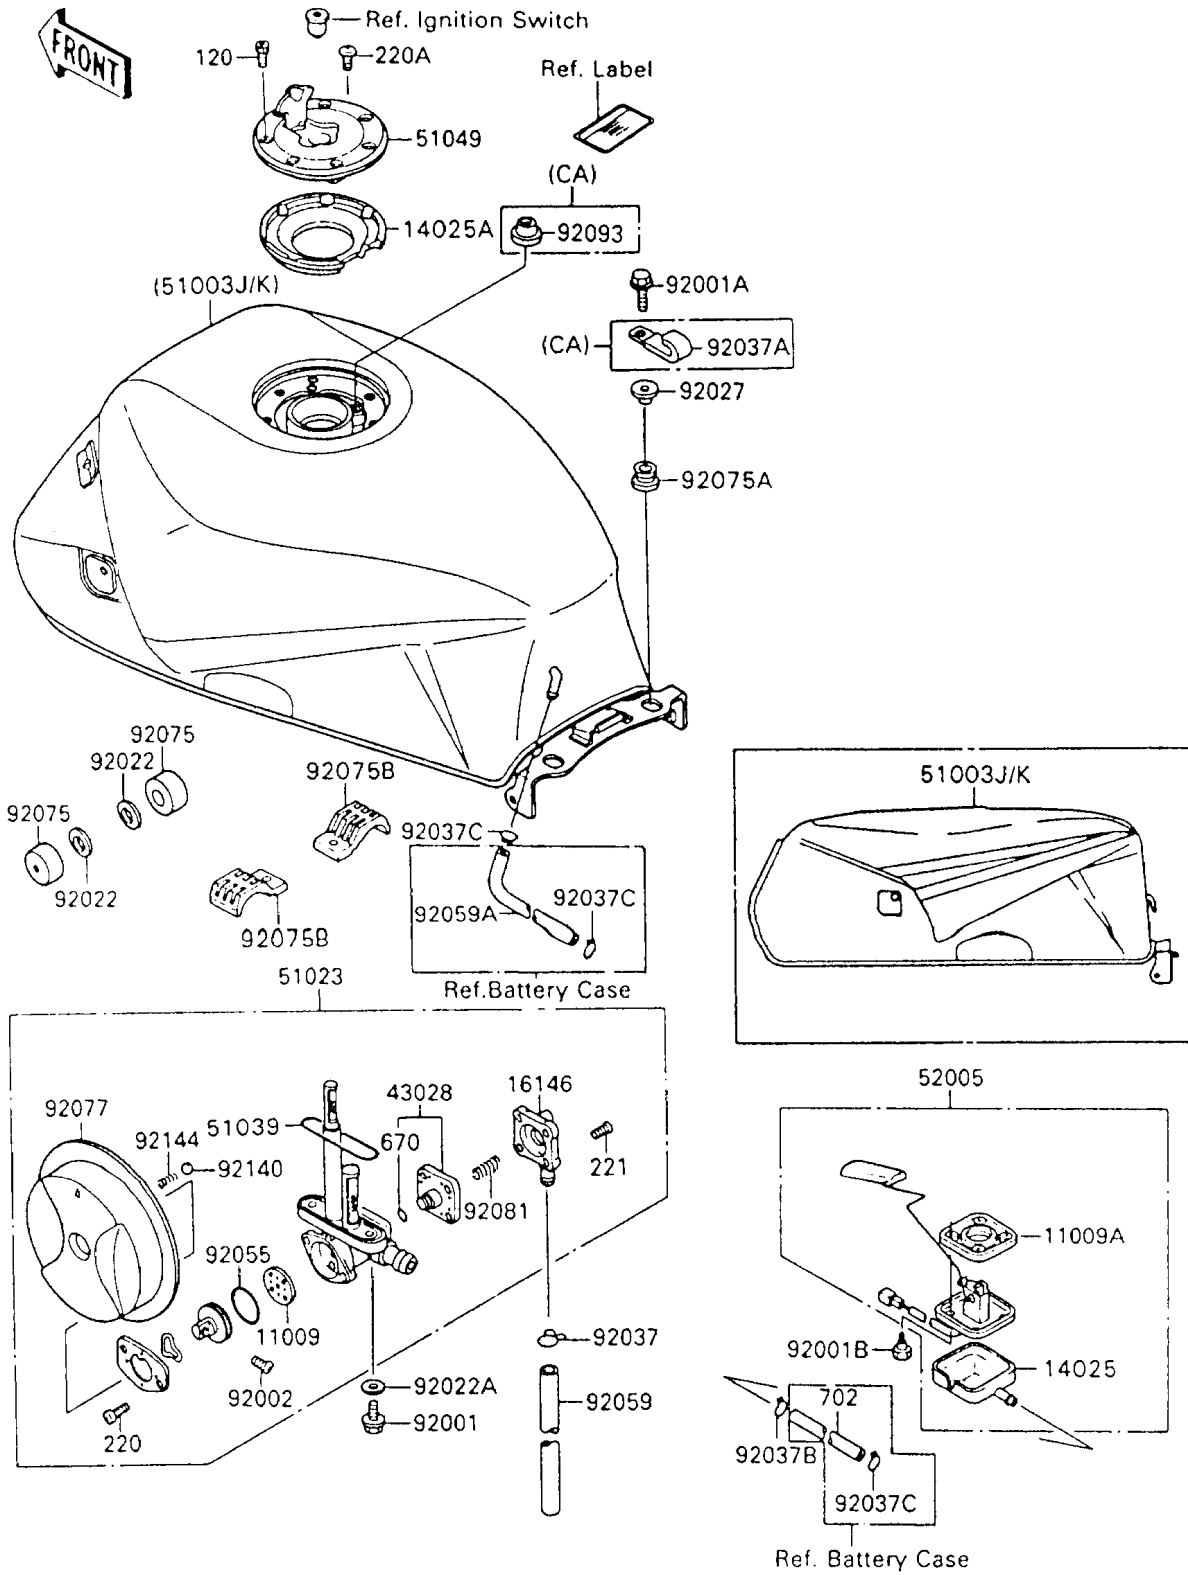

1993 Ninja® 600R PARTS DIAGRAM

Fuel Tank

F2410A

1993 Ninja® 600R PARTS LIST

Fuel Tank

ITEM NAME	PART NUMBER	QUANTITY
GASKET,TAP VALVE (Ref # 11009)	11009-1188	1
GASKET,FUEL GAUGE (Ref # 11009A)	11009-1656	1
COVER,FUEL GAUGE (Ref # 14025)	14025-1536	1
COVER,TANK CAP (Ref # 14025A)	14025-1913	1
COVER-ASSY,TAP DIAPHRAGM (Ref # 16146)	16146-1061	1
DIAPHRAGM (Ref # 43028)	43028-1033	1
TANK-COMP-FUEL,EBONY (Ref # 51003J)	51003-5497-H8	1
TANK-COMP-FUEL,EBONY (Ref # 51003K)	51003-5498-H8	1
TAP-ASSY,FUEL,BLACK (Ref # 51023)	51023-1158-BK	1
RING,TAP FLANGED (Ref # 51039)	51039-003	1
CAP-TANK,FUEL (Ref # 51049)	51049-1079	1
GAUGE,FUEL (Ref # 52005)	52005-1089	1
BOLT,6X20 (Ref # 92001)	92001-1091	2
BOLT,FLANGED,6X22 (Ref # 92001A)	92001-1352	2
BOLT,FUEL GAUGE (Ref # 92001B)	92001-1705	4
BOLT,SCREW,4X12 (Ref # 92002)	92002-1996	1
WASHER,10.5X26X2.3 (Ref # 92022)	92022-044	2
WASHER,6.2X11X1.5 (Ref # 92022A)	92022-183	2
COLLAR,L=13.1 (Ref # 92027)	92027-251	2
CLAMP,TUBE (Ref # 92037)	92037-010	1
CLAMP,WIRING HARNESS (Ref # 92037A)	92037-1069	1
CLAMP,TUBE (Ref # 92037B)	92037-147	1
CLAMP (Ref # 92037C)	92037-1712	3
RING-O,TAP LEVER (Ref # 92055)	92055-1085	1
TUBE,5X9X470 (Ref # 92059)	92059-1890	1
TUBE,6X10X200 (Ref # 92059A)	92059-3011	1
DAMPER,FUEL TANK (Ref # 92075)	92075-125	2
DAMPER (Ref # 92075A)	92075-1690	2
DAMPER,FUEL TANK,CNT (Ref # 92075B)	92075-1932	2

1993 Ninja® 600R PARTS LIST

Fuel Tank

ITEM NAME	PART NUMBER	QUANTITY
KNOB,FUEL TAP,BLACK (Ref # 92077)	92077-1089-BK	1
SPRING,TAP DIAPHRAGM (Ref # 92081)	92081-1240	1
SEAL,FUEL TANK CAP (Ref # 92093)	92093-1030	1
BALL,STAINLESS,5/32" (Ref # 92140)	92140-1051	1
SPRING,FUEL TAP KNOB (Ref # 92144)	92144-1212	1
BOLT-SOCKET (Ref # 120)	120S0512	7
SCREW-PAN-CROS (Ref # 220)	220B0308	2
SCREW-PAN-CROS (Ref # 220A)	220C0508	1
SCREW-CSK-CROS (Ref # 221)	221B0418	4
O RING,4MM (Ref # 670)	670B1504	1
TUBE-RUBBER,7X10X380 (Ref # 702)	702A07380	1