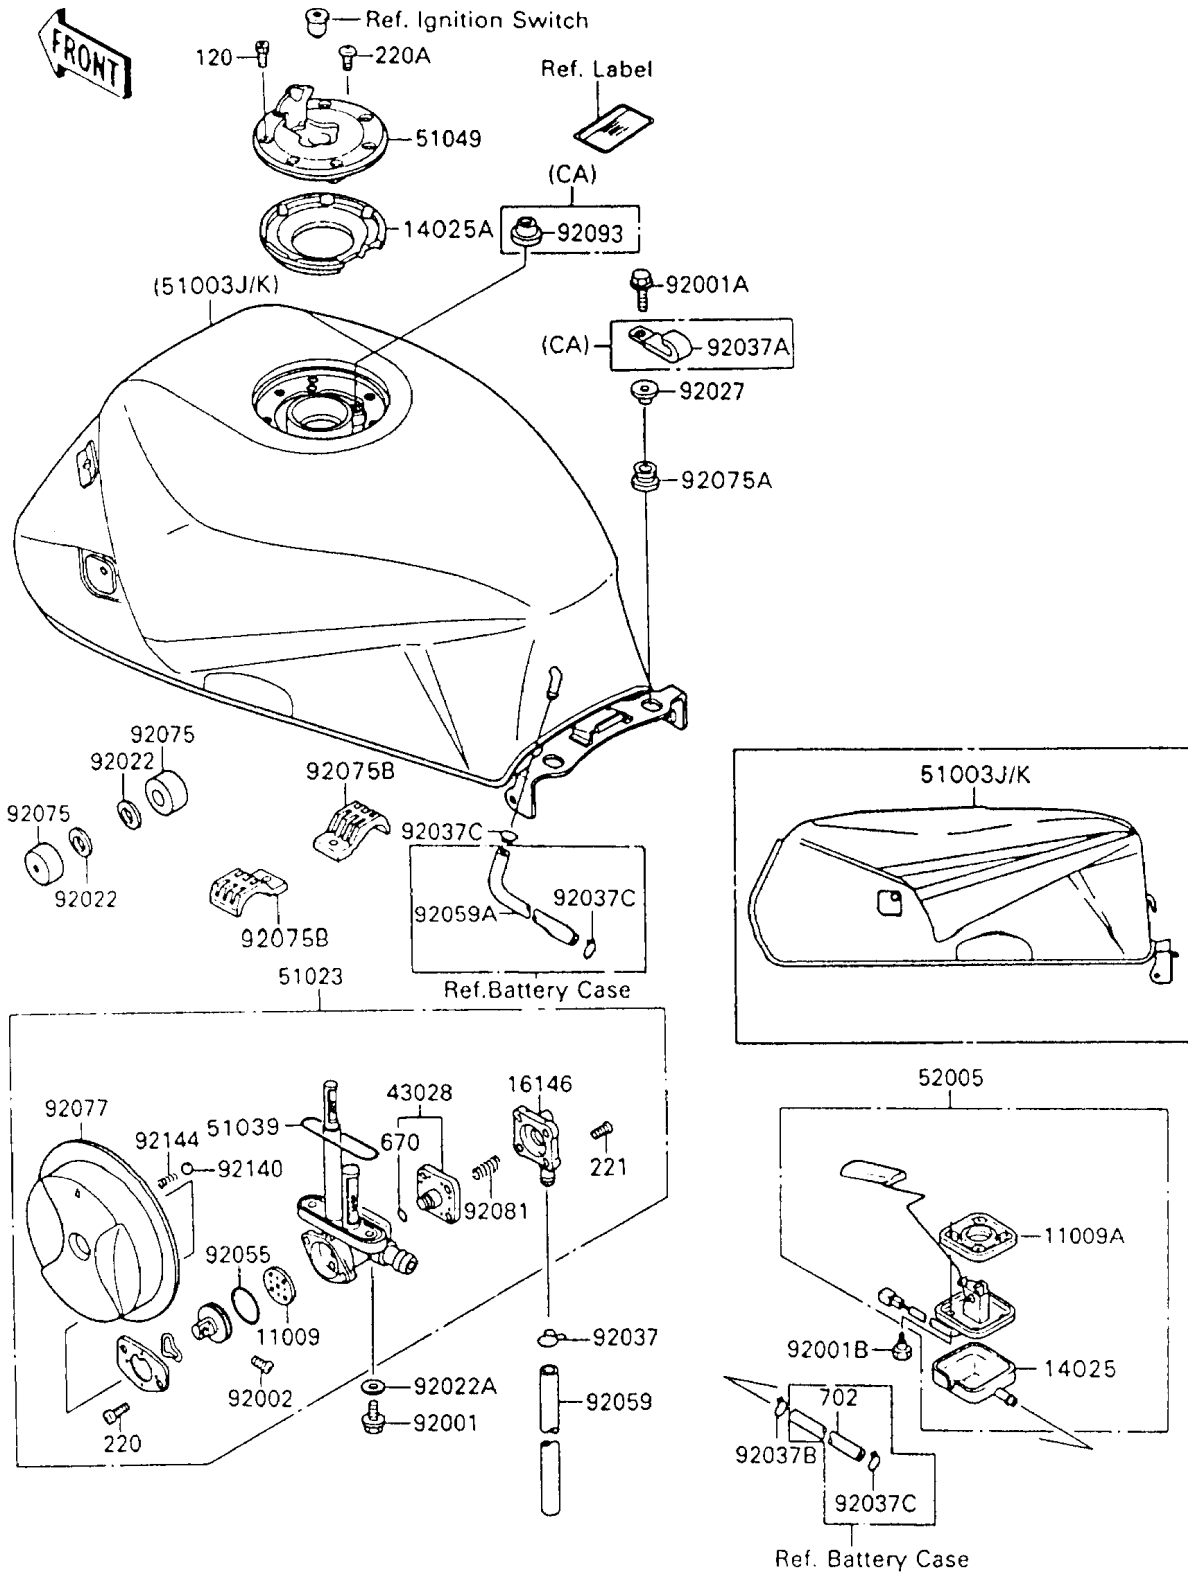

# 1994 Ninja® 600R PARTS DIAGRAM

Fuel Tank

F2410A

# 1994 Ninja® 600R PARTS LIST

## Fuel Tank

ITEM NAME	PART NUMBER	QUANTITY
GASKET,TAP VALVE (Ref # 11009)	11009-1188	1
GASKET,FUEL GAUGE (Ref # 11009A)	11009-1656	1
COVER,FUEL GAUGE (Ref # 14025)	14025-1536	1
COVER,TANK CAP (Ref # 14025A)	14025-1913	1
COVER-ASSY,TAP DIAPHRAGM (Ref # 16146)	16146-1061	1
DIAPHRAGM (Ref # 43028)	43028-1033	1
TANK-COMP-FUEL,EBONY (Ref # 51003J)	51003-5497-H8	1
TANK-COMP-FUEL,EBONY (Ref # 51003K)	51003-5498-H8	1
TAP-ASSY,FUEL,BLACK (Ref # 51023)	51023-1158-BK	1
RING,TAP FLANGED (Ref # 51039)	51039-003	1
CAP-TANK,FUEL (Ref # 51049)	51049-1079	1
GAUGE,FUEL (Ref # 52005)	52005-1089	1
BOLT,6X20 (Ref # 92001)	92001-1091	2
BOLT,FLANGED,6X22 (Ref # 92001A)	92001-1352	2
BOLT,FUEL GAUGE (Ref # 92001B)	92001-1705	4
BOLT,SCREW,4X12 (Ref # 92002)	92002-1996	1
WASHER,10.5X26X2.3 (Ref # 92022)	92022-044	2
WASHER,6.2X11X1.5 (Ref # 92022A)	92022-183	2
COLLAR,L=13.1 (Ref # 92027)	92027-251	2
CLAMP,TUBE (Ref # 92037)	92037-010	1
CLAMP,WIRING HARNESS (Ref # 92037A)	92037-1069	1
CLAMP,TUBE (Ref # 92037B)	92037-147	1
CLAMP (Ref # 92037C)	92037-1712	3
RING-O,TAP LEVER (Ref # 92055)	92055-1085	1
TUBE,5X9X470 (Ref # 92059)	92059-1890	1
TUBE,6X10X200 (Ref # 92059A)	92059-3011	1
DAMPER,FUEL TANK (Ref # 92075)	92075-125	2
DAMPER (Ref # 92075A)	92075-1690	2
DAMPER,FUEL TANK,CNT (Ref # 92075B)	92075-1932	2

### Fuel Tank

ITEM NAME	PART NUMBER	QUANTITY
KNOB,FUEL TAP,BLACK (Ref # 92077)	92077-1089-BK	1
SPRING,TAP DIAPHRAGM (Ref # 92081)	92081-1240	1
SEAL,FUEL TANK CAP (Ref # 92093)	92093-1030	1
BALL,STAINLESS,5/32" (Ref # 92140)	92140-1051	1
SPRING,FUEL TAP KNOB (Ref # 92144)	92144-1212	1
BOLT-SOCKET (Ref # 120)	120S0512	7
SCREW-PAN-CROS (Ref # 220)	220B0308	2
SCREW-PAN-CROS (Ref # 220A)	220C0508	1
SCREW-CSK-CROS (Ref # 221)	221B0418	4
O RING,4MM (Ref # 670)	670B1504	1
TUBE-RUBBER,7X10X380 (Ref # 702)	702A07380	1