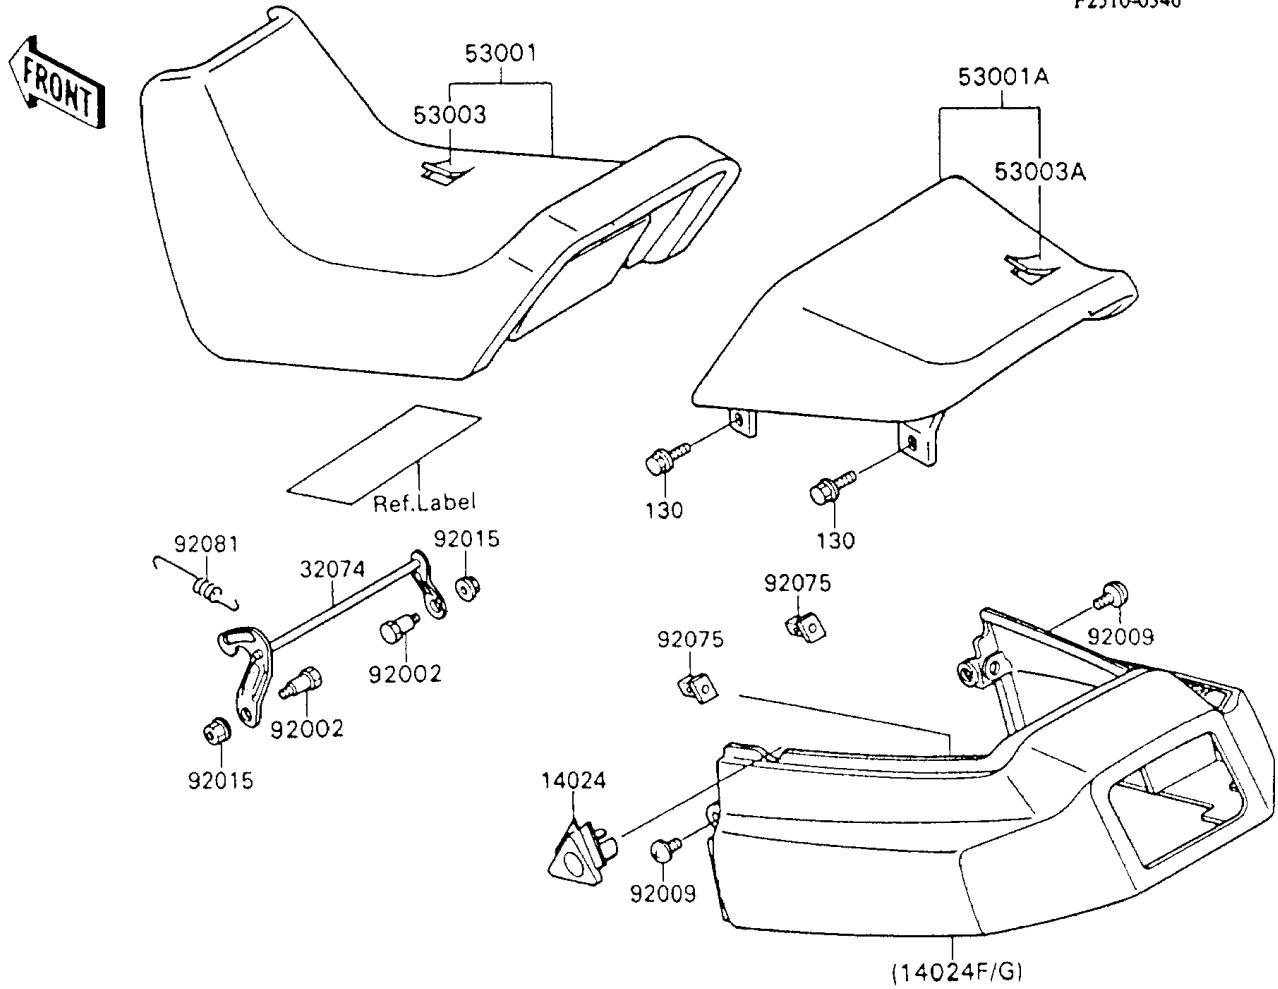

1990 Ninja® 600R PARTS DIAGRAM

Seat

F2510-0346

1990 Ninja® 600R PARTS LIST

Seat

ITEM NAME	PART NUMBER	QUANTITY
COVER,SEAT LOCK (Ref # 14024)	14024-1456	1
COVER,SEAT,EBONY/GRAY (Ref # 14024F)	14024-5169-FG	1
BRACKET-LOCK,SEAT (Ref # 32074)	32074-1132	1
SEAT-ASSY,FR,BLACK (Ref # 53001)	53001-1503-MA	1
SEAT-ASSY,RR,BLACK (Ref # 53001A)	53001-1504-MA	1
LEATHER,FRONT SEAT,BLACK (Ref # 53003)	53003-1181-MA	1
LEATHER,REAR SEAT,BLACK (Ref # 53003A)	53003-1182-MA	1
BOLT,6MM (Ref # 92002)	92002-1932	2
SCREW,6X22,BLACK (Ref # 92009)	92009-1256	2
NUT,FLANGED,6MM (Ref # 92015)	92015-1367	2
DAMPER,SEAT COVER (Ref # 92075)	92075-1931	2
SPRING,SEAT LOCK (Ref # 92081)	92081-1581	1
BOLT-FLANGED (Ref # 130)	130B0614	4