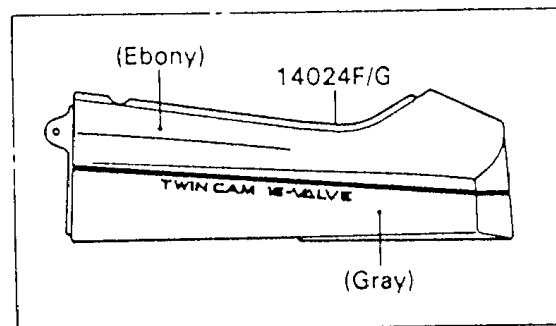

1990 Ninja® 600R PARTS DIAGRAM

Seat

F2510-0346

1990 Ninja® 600R PARTS LIST

Seat

ITEM NAME	PART NUMBER	QUANTITY
COVER,SEAT LOCK (Ref # 14024)	14024-1456	1
COVER,SEAT,EBONY/GRAY (Ref # 14024F)	14024-5169-FG	1
BRACKET-LOCK,SEAT (Ref # 32074)	32074-1132	1
SEAT-ASSY,FR,BLACK (Ref # 53001)	53001-1503-MA	1
SEAT-ASSY,RR,BLACK (Ref # 53001A)	53001-1504-MA	1
LEATHER,FRONT SEAT,BLACK (Ref # 53003)	53003-1181-MA	1
LEATHER,REAR SEAT,BLACK (Ref # 53003A)	53003-1182-MA	1
BOLT,6MM (Ref # 92002)	92002-1932	2
SCREW,6X22,BLACK (Ref # 92009)	92009-1256	2
NUT,FLANGED,6MM (Ref # 92015)	92015-1367	2
DAMPER,SEAT COVER (Ref # 92075)	92075-1931	2
SPRING,SEAT LOCK (Ref # 92081)	92081-1581	1
BOLT-FLANGED (Ref # 130)	130B0614	4