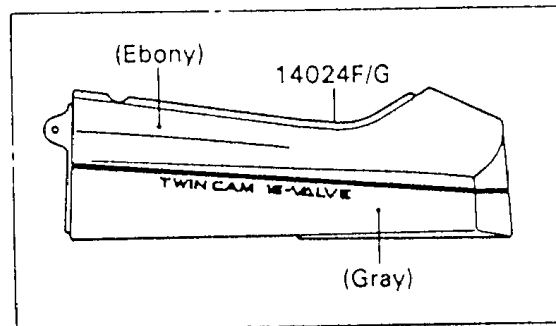

1992 Ninja® 600R PARTS DIAGRAM

Seat

F2510-0346

1992 Ninja® 600R PARTS LIST

Seat

ITEM NAME	PART NUMBER	QUANTITY
COVER,SEAT LOCK (Ref # 14024)	14024-1456	1
COVER,SEAT,EBONY/GRAY (Ref # 14024G)	14024-5169-SS	1
BRACKET-LOCK,SEAT (Ref # 32074)	32074-1132	1
SEAT-ASSY,FR,BLACK (Ref # 53001)	53001-1503-MA	1
SEAT-ASSY,RR,BLACK (Ref # 53001A)	53001-1504-MA	1
LEATHER,FRONT SEAT,BLACK (Ref # 53003)	53003-1181-MA	1
LEATHER,REAR SEAT,BLACK (Ref # 53003A)	53003-1182-MA	1
BOLT,6MM (Ref # 92002)	92002-1932	2
SCREW,6X22,BLACK (Ref # 92009)	92009-1256	2
NUT,FLANGED,6MM (Ref # 92015)	92015-1367	2
DAMPER,SEAT COVER (Ref # 92075)	92075-1931	2
SPRING,SEAT LOCK (Ref # 92081)	92081-1581	1
BOLT-FLANGED (Ref # 130)	130B0614	4