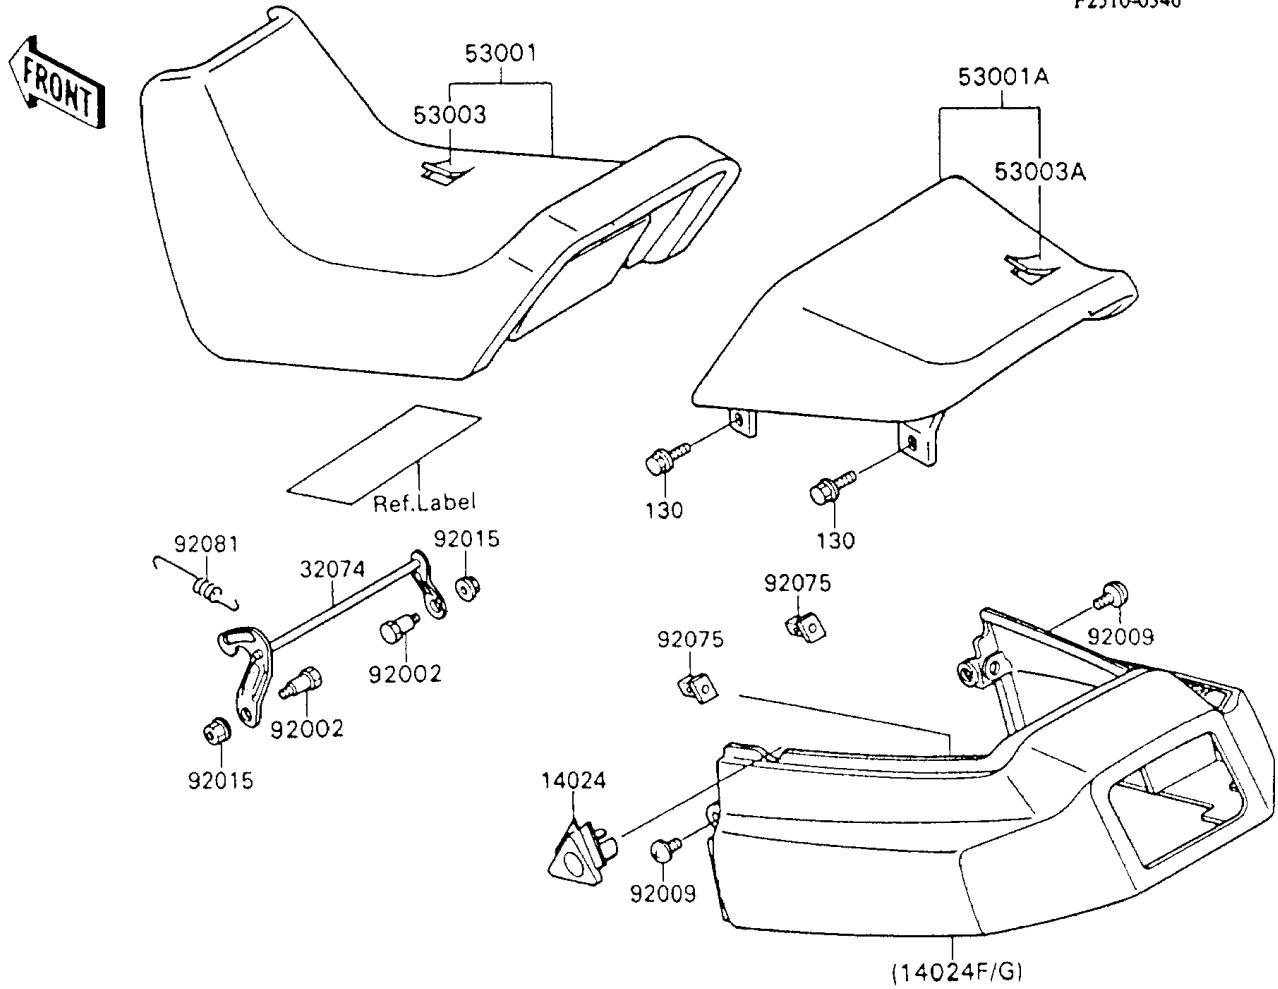

1992 Ninja® 600R PARTS DIAGRAM

Seat

F2510-0346

1992 Ninja® 600R PARTS LIST

Seat

ITEM NAME	PART NUMBER	QUANTITY
COVER,SEAT LOCK (Ref # 14024)	14024-1456	1
COVER,SEAT,EBONY/GRAY (Ref # 14024G)	14024-5169-SS	1
BRACKET-LOCK,SEAT (Ref # 32074)	32074-1132	1
SEAT-ASSY,FR,BLACK (Ref # 53001)	53001-1503-MA	1
SEAT-ASSY,RR,BLACK (Ref # 53001A)	53001-1504-MA	1
LEATHER,FRONT SEAT,BLACK (Ref # 53003)	53003-1181-MA	1
LEATHER,REAR SEAT,BLACK (Ref # 53003A)	53003-1182-MA	1
BOLT,6MM (Ref # 92002)	92002-1932	2
SCREW,6X22,BLACK (Ref # 92009)	92009-1256	2
NUT,FLANGED,6MM (Ref # 92015)	92015-1367	2
DAMPER,SEAT COVER (Ref # 92075)	92075-1931	2
SPRING,SEAT LOCK (Ref # 92081)	92081-1581	1
BOLT-FLANGED (Ref # 130)	130B0614	4