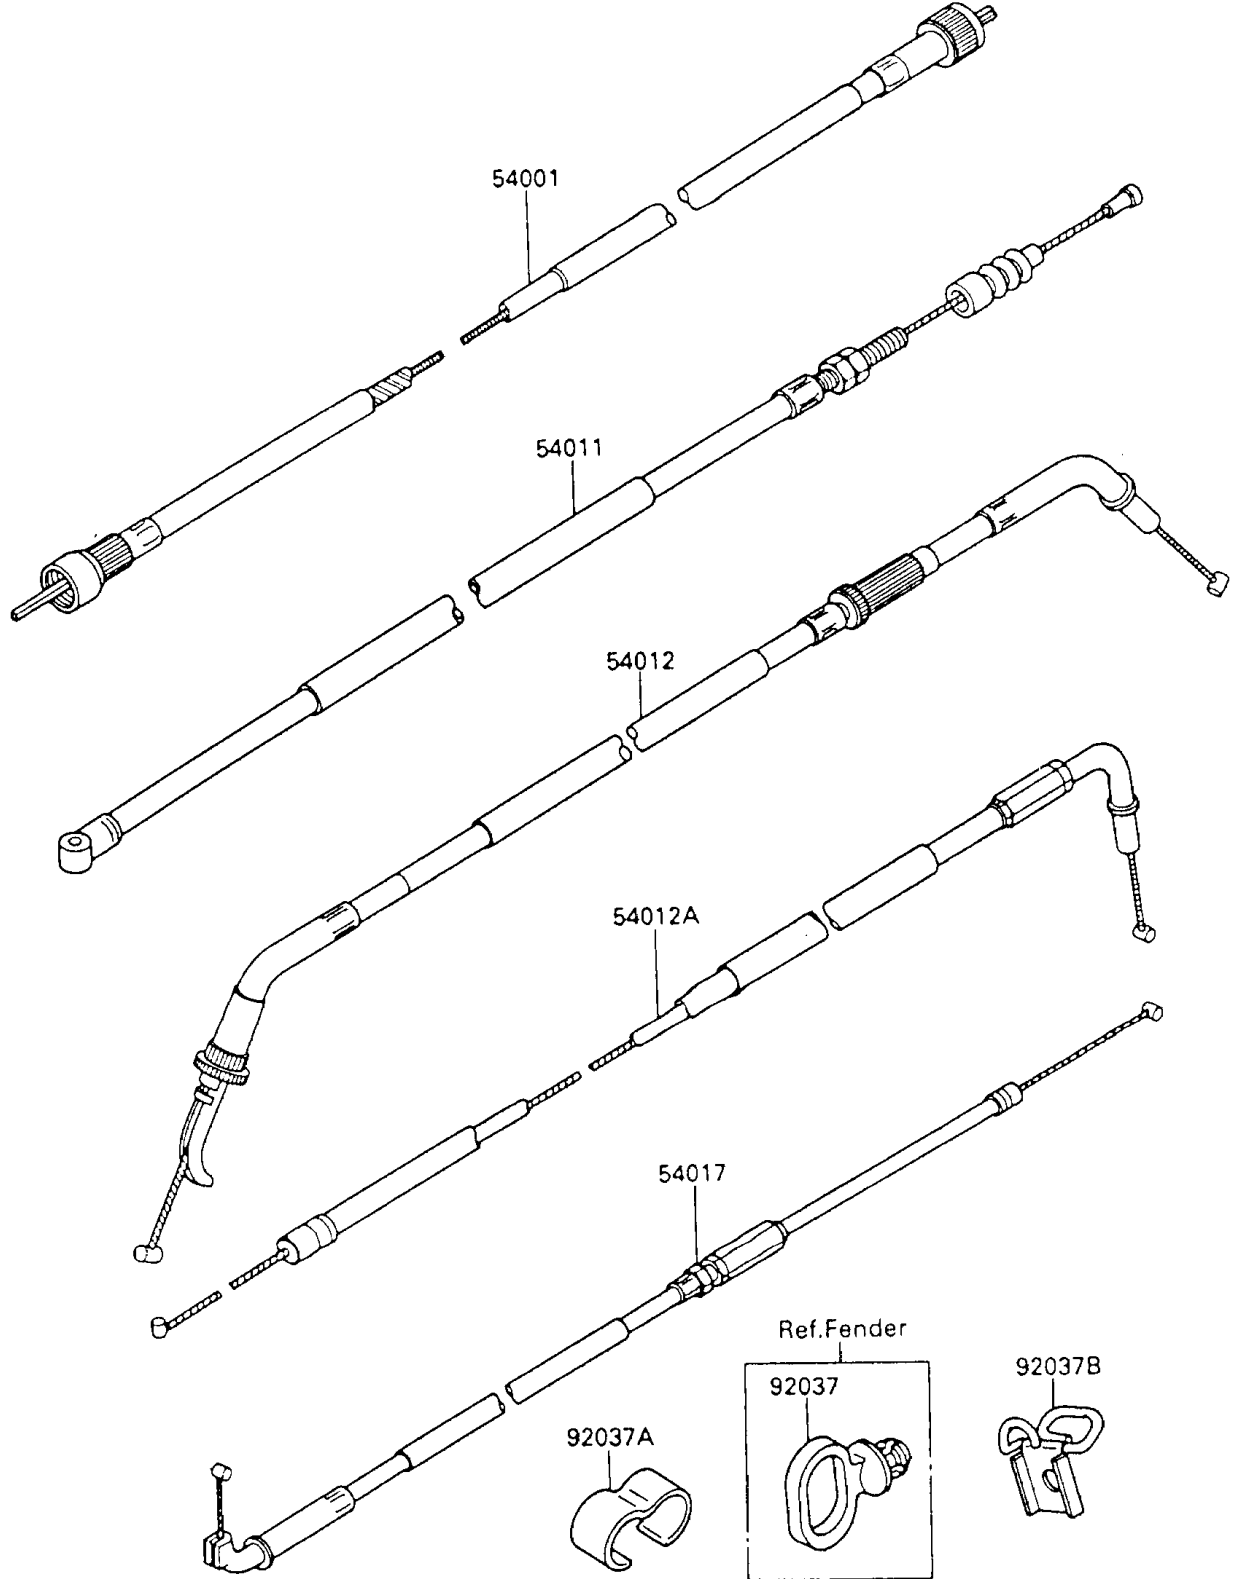

1990 Ninja® 600R PARTS DIAGRAM

Cables

F2540-0283

1990 Ninja® 600R PARTS LIST

Cables

ITEM NAME	PART NUMBER	QUANTITY
CABLE-SPEEDOMETER (Ref # 54001)	54001-1195	1
CABLE-CLUTCH (Ref # 54011)	54011-1293	1
CABLE-THROTTLE,OPENING (Ref # 54012)	54012-1325	1
CABLE-THROTTLE,CLOSING (Ref # 54012A)	54012-1326	1
CABLE-STARTER (Ref # 54017)	54017-1089	1
CLAMP,CABLE (Ref # 92037)	92037-1459	1
CLAMP,CABLE (Ref # 92037A)	92037-1892	1
CLAMP,CABLE (Ref # 92037B)	92037-1893	1