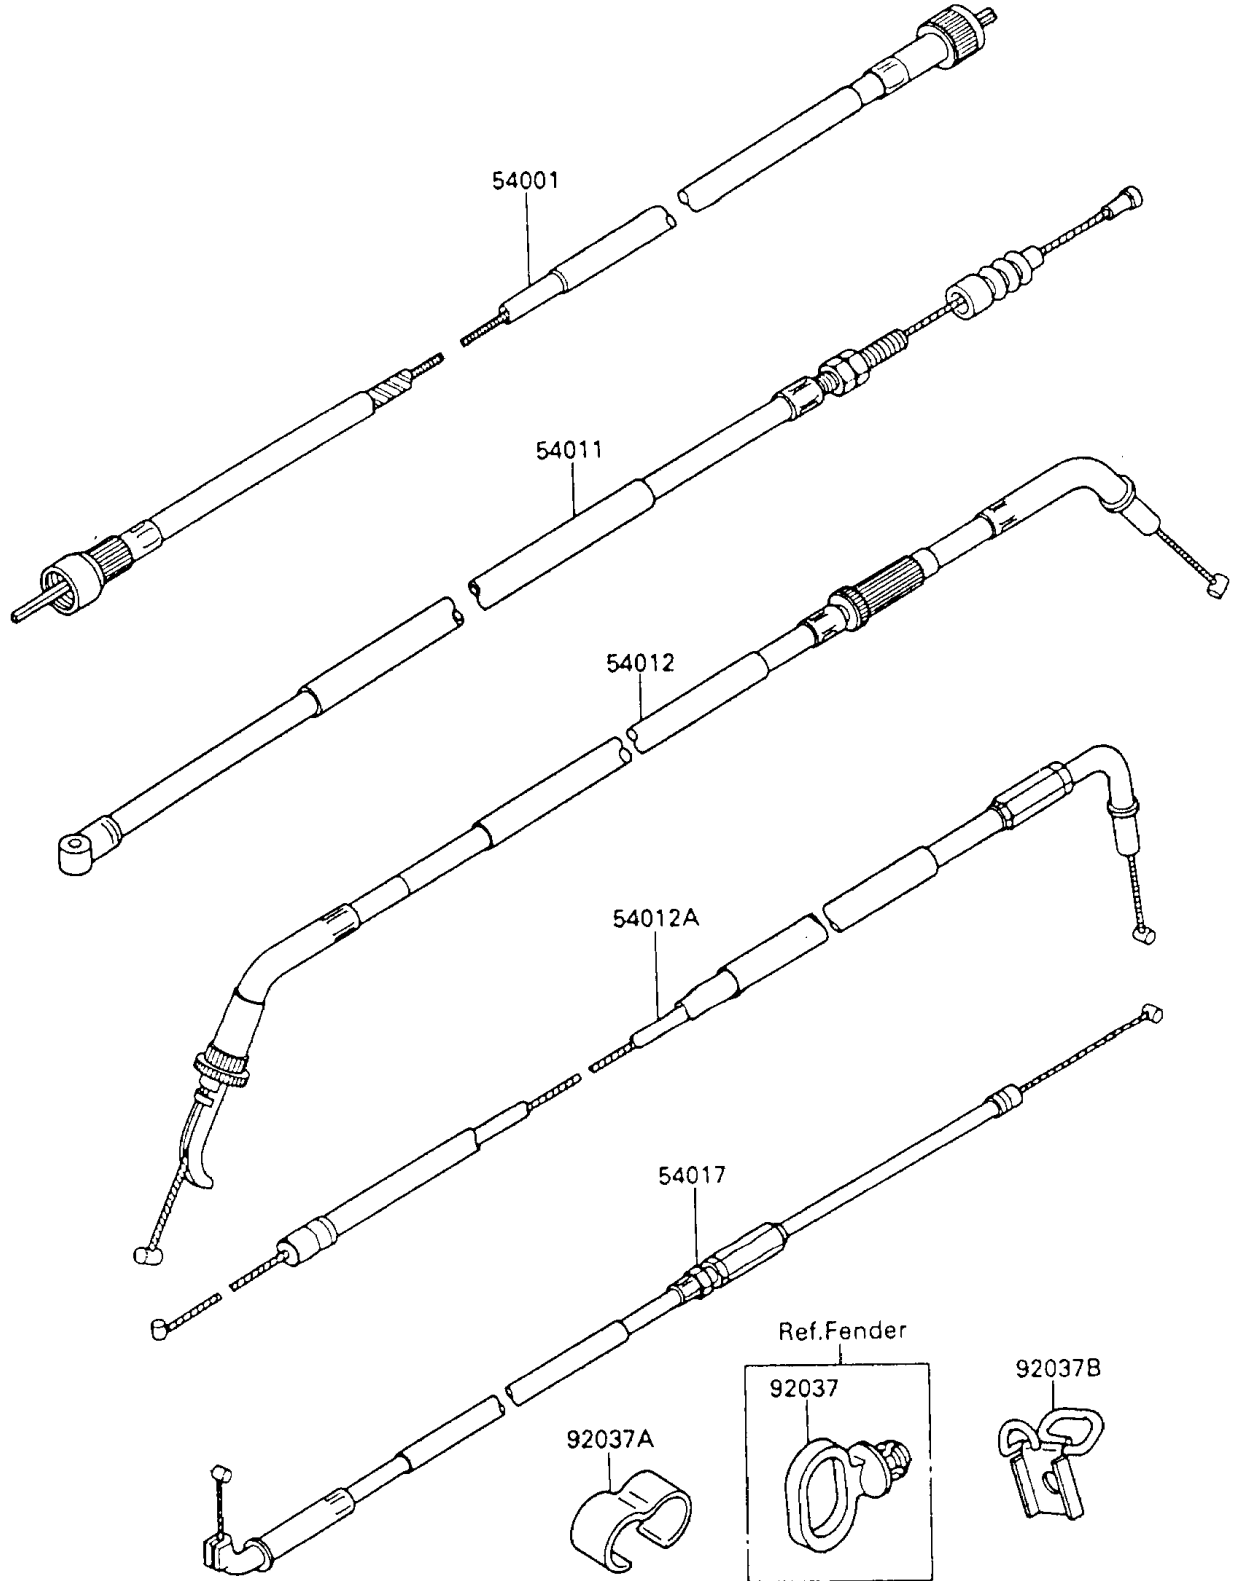

1993 Ninja[®] 600R PARTS DIAGRAM

Cables

F2540-0283

1993 Ninja® 600R PARTS LIST

Cables

| ITEM NAME | PART NUMBER | QUANTITY |
|---------------------------------------|-------------|----------|
| CABLE-SPEEDOMETER (Ref # 54001) | 54001-1195 | 1 |
| CABLE-CLUTCH (Ref # 54011) | 54011-1293 | 1 |
| CABLE-THROTTLE,OPENING (Ref # 54012) | 54012-1325 | 1 |
| CABLE-THROTTLE,CLOSING (Ref # 54012A) | 54012-1326 | 1 |
| CABLE-STARTER (Ref # 54017) | 54017-1089 | 1 |
| CLAMP,CABLE (Ref # 92037) | 92037-1459 | 1 |
| CLAMP,CABLE (Ref # 92037A) | 92037-1892 | 1 |
| CLAMP,CABLE (Ref # 92037B) | 92037-1893 | 1 |