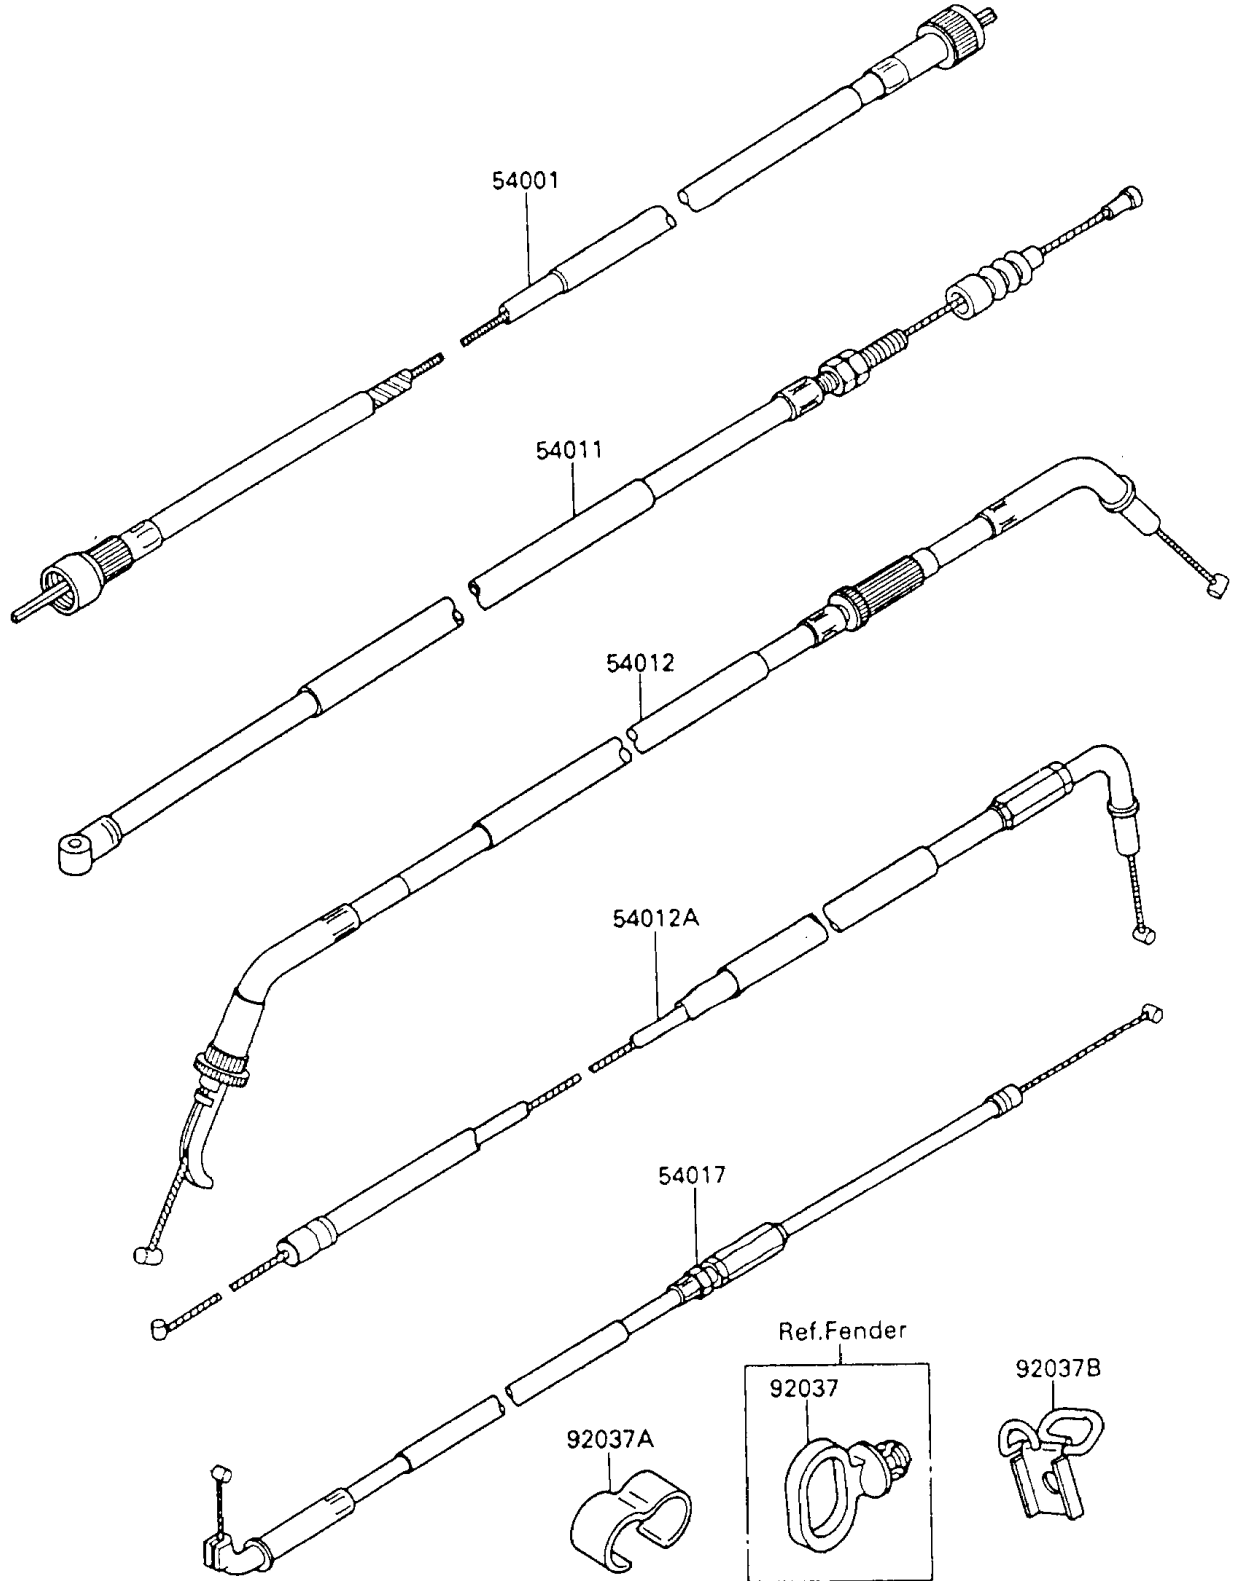

1994 Ninja® 600R PARTS DIAGRAM

Cables

F2540-0283

1994 Ninja® 600R PARTS LIST

Cables

ITEM NAME	PART NUMBER	QUANTITY
CABLE-SPEEDOMETER (Ref # 54001)	54001-1195	1
CABLE-CLUTCH (Ref # 54011)	54011-1293	1
CABLE-THROTTLE,OPENING (Ref # 54012)	54012-1325	1
CABLE-THROTTLE,CLOSING (Ref # 54012A)	54012-1326	1
CABLE-STARTER (Ref # 54017)	54017-1089	1
CLAMP,CABLE (Ref # 92037)	92037-1459	1
CLAMP,CABLE (Ref # 92037A)	92037-1892	1
CLAMP,CABLE (Ref # 92037B)	92037-1893	1