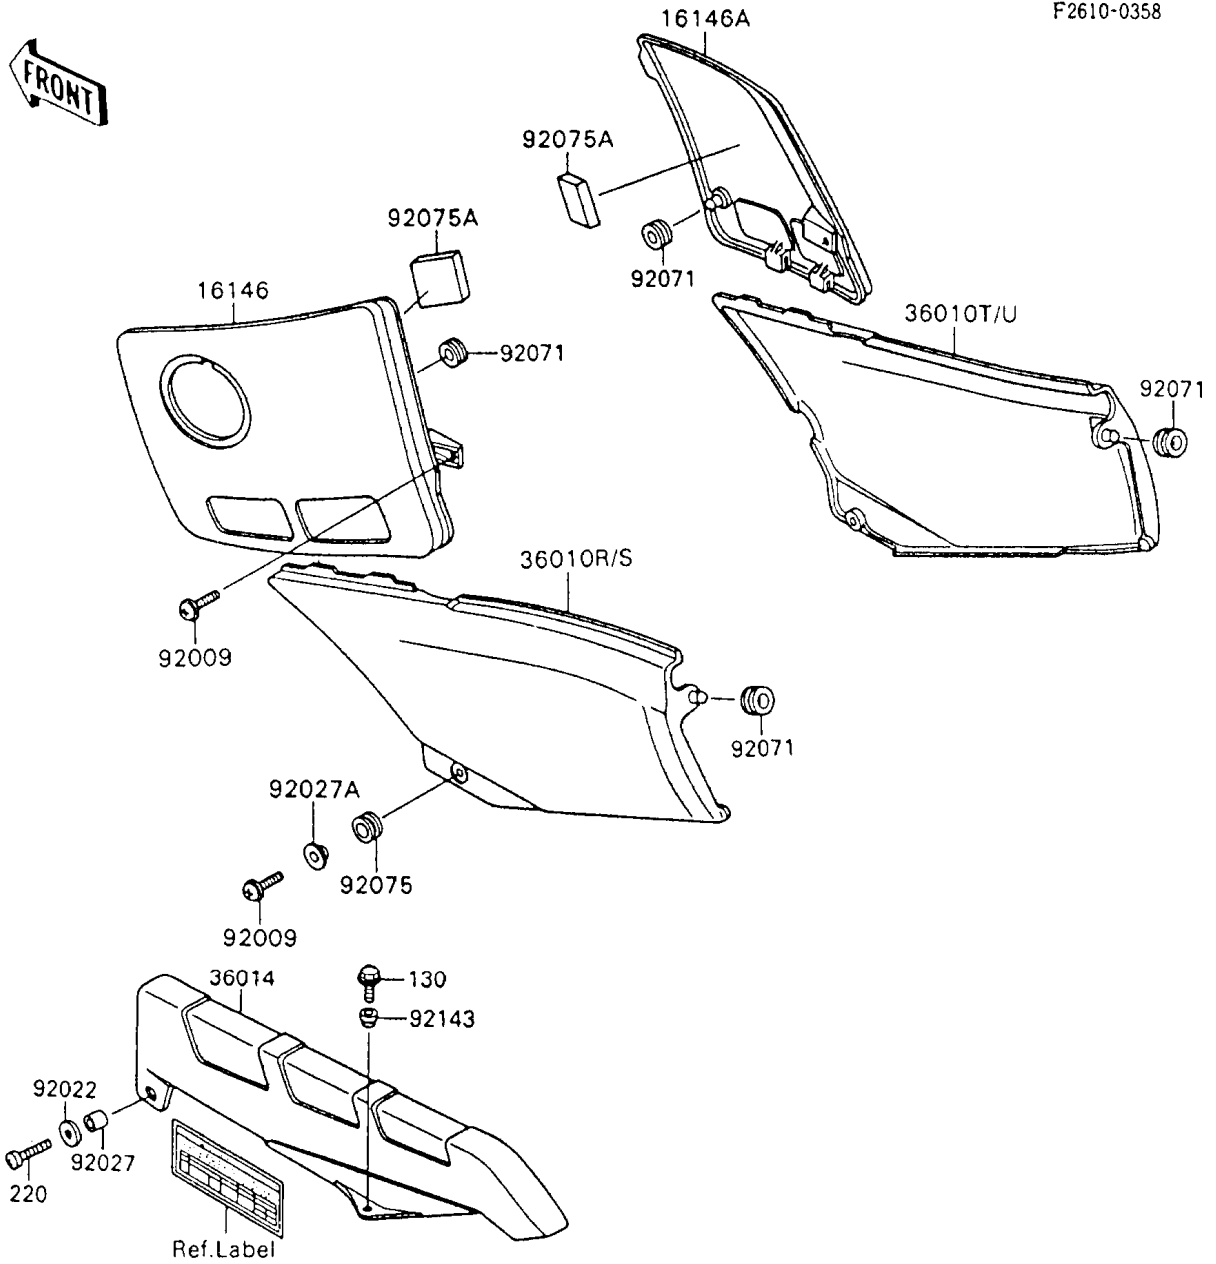

1990 Ninja® 600R PARTS DIAGRAM

Side Covers/Chain Cover

F2610-0358

1990 Ninja® 600R PARTS LIST

Side Covers/Chain Cover

ITEM NAME	PART NUMBER	QUANTITY
COVER-ASSY,KNEEGRIP,LH,BLACK (Ref # 16146)	16146-1079-MA	1
COVER-ASSY,KNEEGRIP,RH,BLACK (Ref # 16146A)	16146-1080-MA	1
COVER-SIDE,LH,EBONY/GRAY (Ref # 36010R)	36010-5276-FG	1
COVER-SIDE,RH,EBONY/GRAY (Ref # 36010T)	36010-5277-FG	1
CASE-CHAIN (Ref # 36014)	36014-1145	1
SCREW,6X18,BLACK (Ref # 92009)	92009-1181	4
WASHER,6.5X20X1.6,BLACK (Ref # 92022)	92022-1346	1
COLLAR,6.8X10X16 (Ref # 92027)	92027-169	1
COLLAR,L=9.1,BLACK (Ref # 92027A)	92027-1935	2
GROMMET (Ref # 92071)	92071-056	4
DAMPER (Ref # 92075)	92075-1634	2
DAMPER,50X50X10 (Ref # 92075A)	92075-1979	2
COLLAR,L=6.6 (Ref # 92143)	92143-1088	1
BOLT-FLANGED,6X14,BLACK (Ref # 130)	130J0614	1
SCREW-PAN-CROS,6X30,BLACK (Ref # 220)	220C0630	1