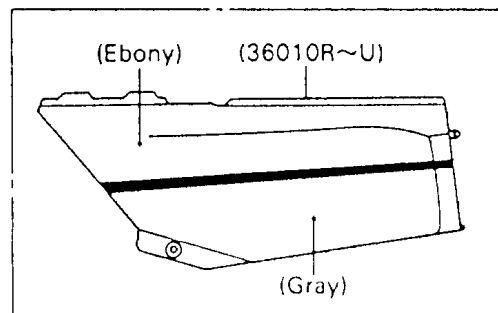

1990 Ninja® 600R PARTS DIAGRAM

Side Covers/Chain Cover

F2610-0358

1990 Ninja® 600R PARTS LIST

Side Covers/Chain Cover

ITEM NAME	PART NUMBER	QUANTITY
COVER-ASSY,KNEEGRIP,LH,BLACK (Ref # 16146)	16146-1079-MA	1
COVER-ASSY,KNEEGRIP,RH,BLACK (Ref # 16146A)	16146-1080-MA	1
COVER-SIDE,LH,EBONY/GRAY (Ref # 36010R)	36010-5276-FG	1
COVER-SIDE,RH,EBONY/GRAY (Ref # 36010T)	36010-5277-FG	1
CASE-CHAIN (Ref # 36014)	36014-1145	1
SCREW,6X18,BLACK (Ref # 92009)	92009-1181	4
WASHER,6.5X20X1.6,BLACK (Ref # 92022)	92022-1346	1
COLLAR,6.8X10X16 (Ref # 92027)	92027-169	1
COLLAR,L=9.1,BLACK (Ref # 92027A)	92027-1935	2
GROMMET (Ref # 92071)	92071-056	4
DAMPER (Ref # 92075)	92075-1634	2
DAMPER,50X50X10 (Ref # 92075A)	92075-1979	2
COLLAR,L=6.6 (Ref # 92143)	92143-1088	1
BOLT-FLANGED,6X14,BLACK (Ref # 130)	130J0614	1
SCREW-PAN-CROS,6X30,BLACK (Ref # 220)	220C0630	1