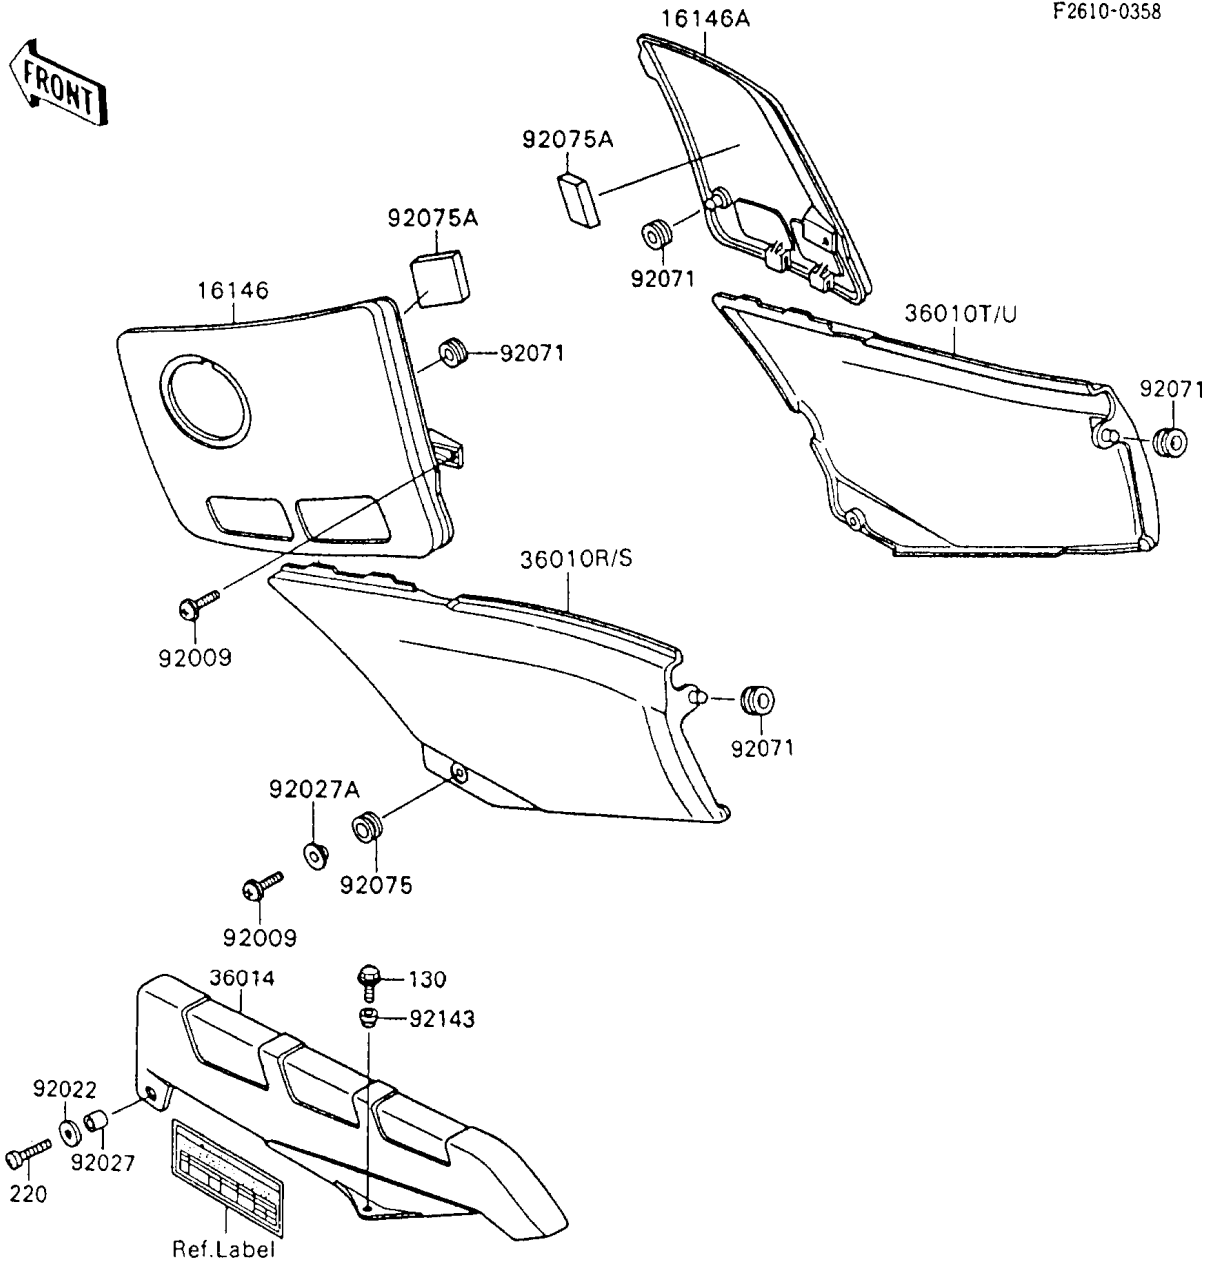

# 1991 Ninja® 600R PARTS DIAGRAM

Side Covers/Chain Cover

F2610-0358

# 1991 Ninja® 600R PARTS LIST

Side Covers/Chain Cover

ITEM NAME	PART NUMBER	QUANTITY
-----------	-------------	----------