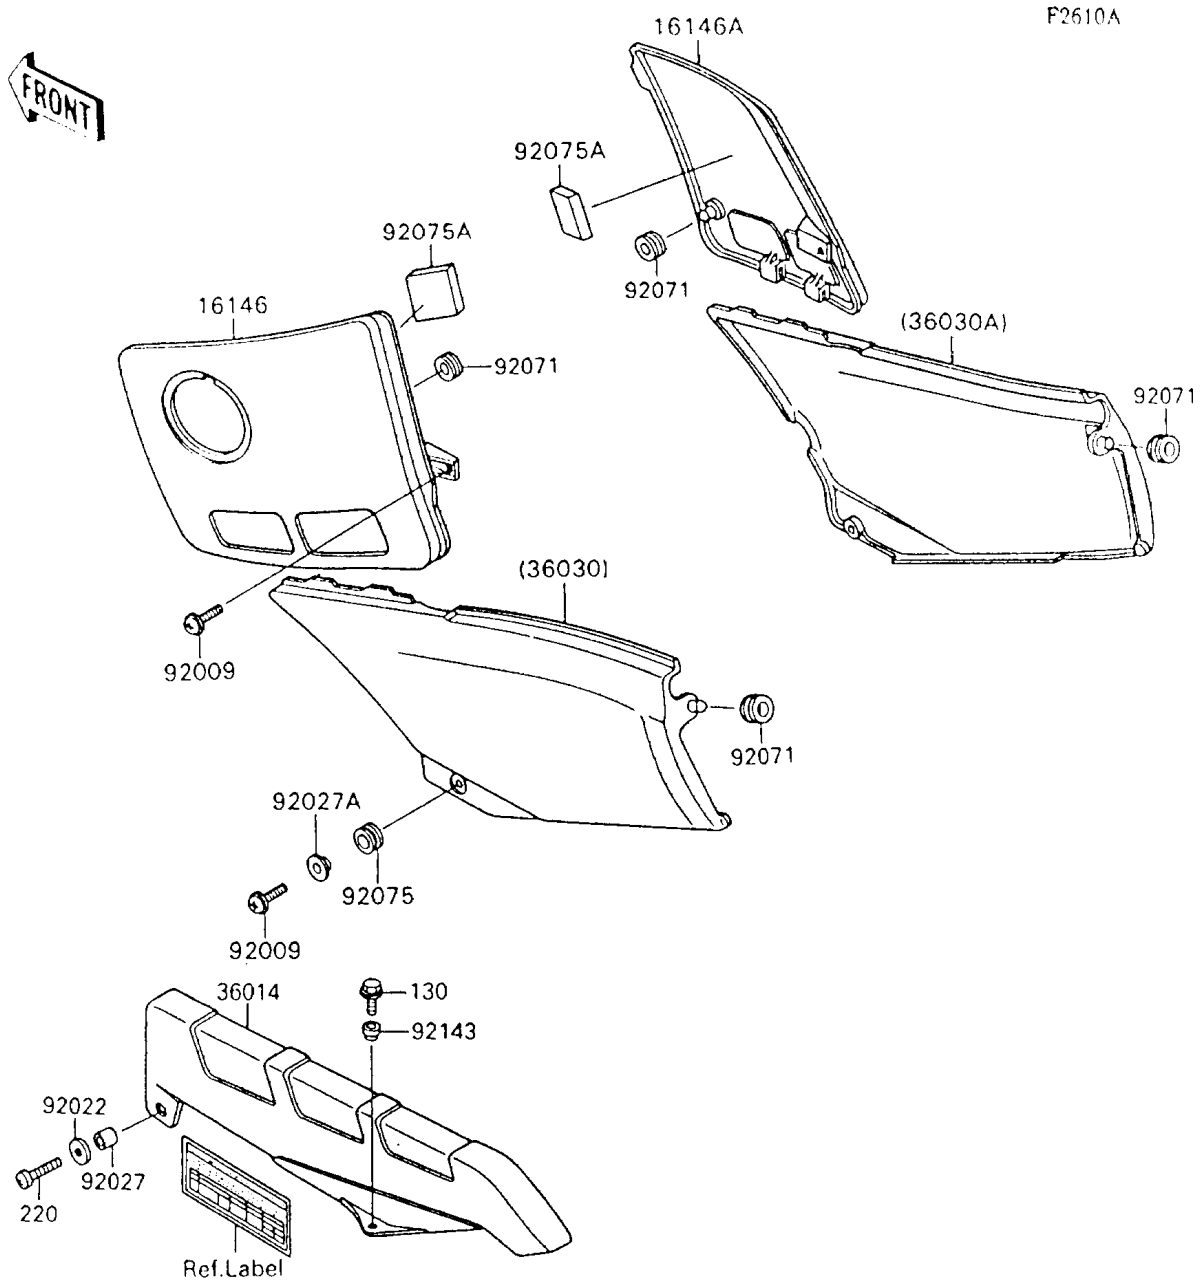

1994 Ninja® 600R PARTS DIAGRAM

Side Covers/Chain Cover

1994 Ninja® 600R PARTS LIST

Side Covers/Chain Cover

ITEM NAME	PART NUMBER	QUANTITY
COVER-ASSY,KNEEGRIP,LH,BLACK (Ref # 16146)	16146-1079-MA	1
COVER-ASSY,KNEEGRIP,RH,BLACK (Ref # 16146A)	16146-1080-MA	1
CASE-CHAIN (Ref # 36014)	36014-1145	1
COVER-SIDE,LH,EBONY (Ref # 36030)	36030-5177-H8	1
COVER-SIDE,RH,EBONY (Ref # 36030A)	36030-5178-H8	1
SCREW,6X18,BLACK (Ref # 92009)	92009-1181	4
WASHER,6.5X20X1.6,BLACK (Ref # 92022)	92022-1346	1
COLLAR,6.8X10X16 (Ref # 92027)	92027-169	1
COLLAR,L=9.1,BLACK (Ref # 92027A)	92027-1935	2
GROMMET (Ref # 92071)	92071-056	4
DAMPER (Ref # 92075)	92075-1634	2
DAMPER,50X50X10 (Ref # 92075A)	92075-1979	2
COLLAR,L=6.6 (Ref # 92143)	92143-1088	1
BOLT-FLANGED,6X14,BLACK (Ref # 130)	130J0614	1
SCREW-PAN-CROS,6X30,BLACK (Ref # 220)	220C0630	1