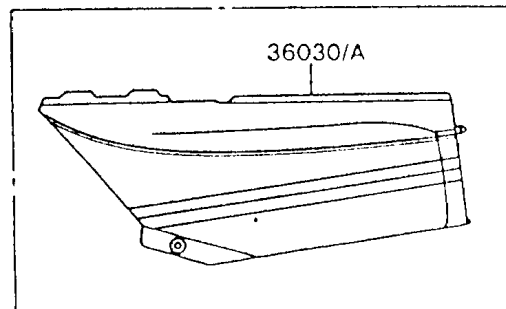

1994 Ninja® 600R PARTS DIAGRAM

Side Covers/Chain Cover

1994 Ninja® 600R PARTS LIST

Side Covers/Chain Cover

ITEM NAME	PART NUMBER	QUANTITY
COVER-ASSY,KNEEGRIP,LH,BLACK (Ref # 16146)	16146-1079-MA	1
COVER-ASSY,KNEEGRIP,RH,BLACK (Ref # 16146A)	16146-1080-MA	1
CASE-CHAIN (Ref # 36014)	36014-1145	1
COVER-SIDE,LH,EBONY (Ref # 36030)	36030-5177-H8	1
COVER-SIDE,RH,EBONY (Ref # 36030A)	36030-5178-H8	1
SCREW,6X18,BLACK (Ref # 92009)	92009-1181	4
WASHER,6.5X20X1.6,BLACK (Ref # 92022)	92022-1346	1
COLLAR,6.8X10X16 (Ref # 92027)	92027-169	1
COLLAR,L=9.1,BLACK (Ref # 92027A)	92027-1935	2
GROMMET (Ref # 92071)	92071-056	4
DAMPER (Ref # 92075)	92075-1634	2
DAMPER,50X50X10 (Ref # 92075A)	92075-1979	2
COLLAR,L=6.6 (Ref # 92143)	92143-1088	1
BOLT-FLANGED,6X14,BLACK (Ref # 130)	130J0614	1
SCREW-PAN-CROS,6X30,BLACK (Ref # 220)	220C0630	1