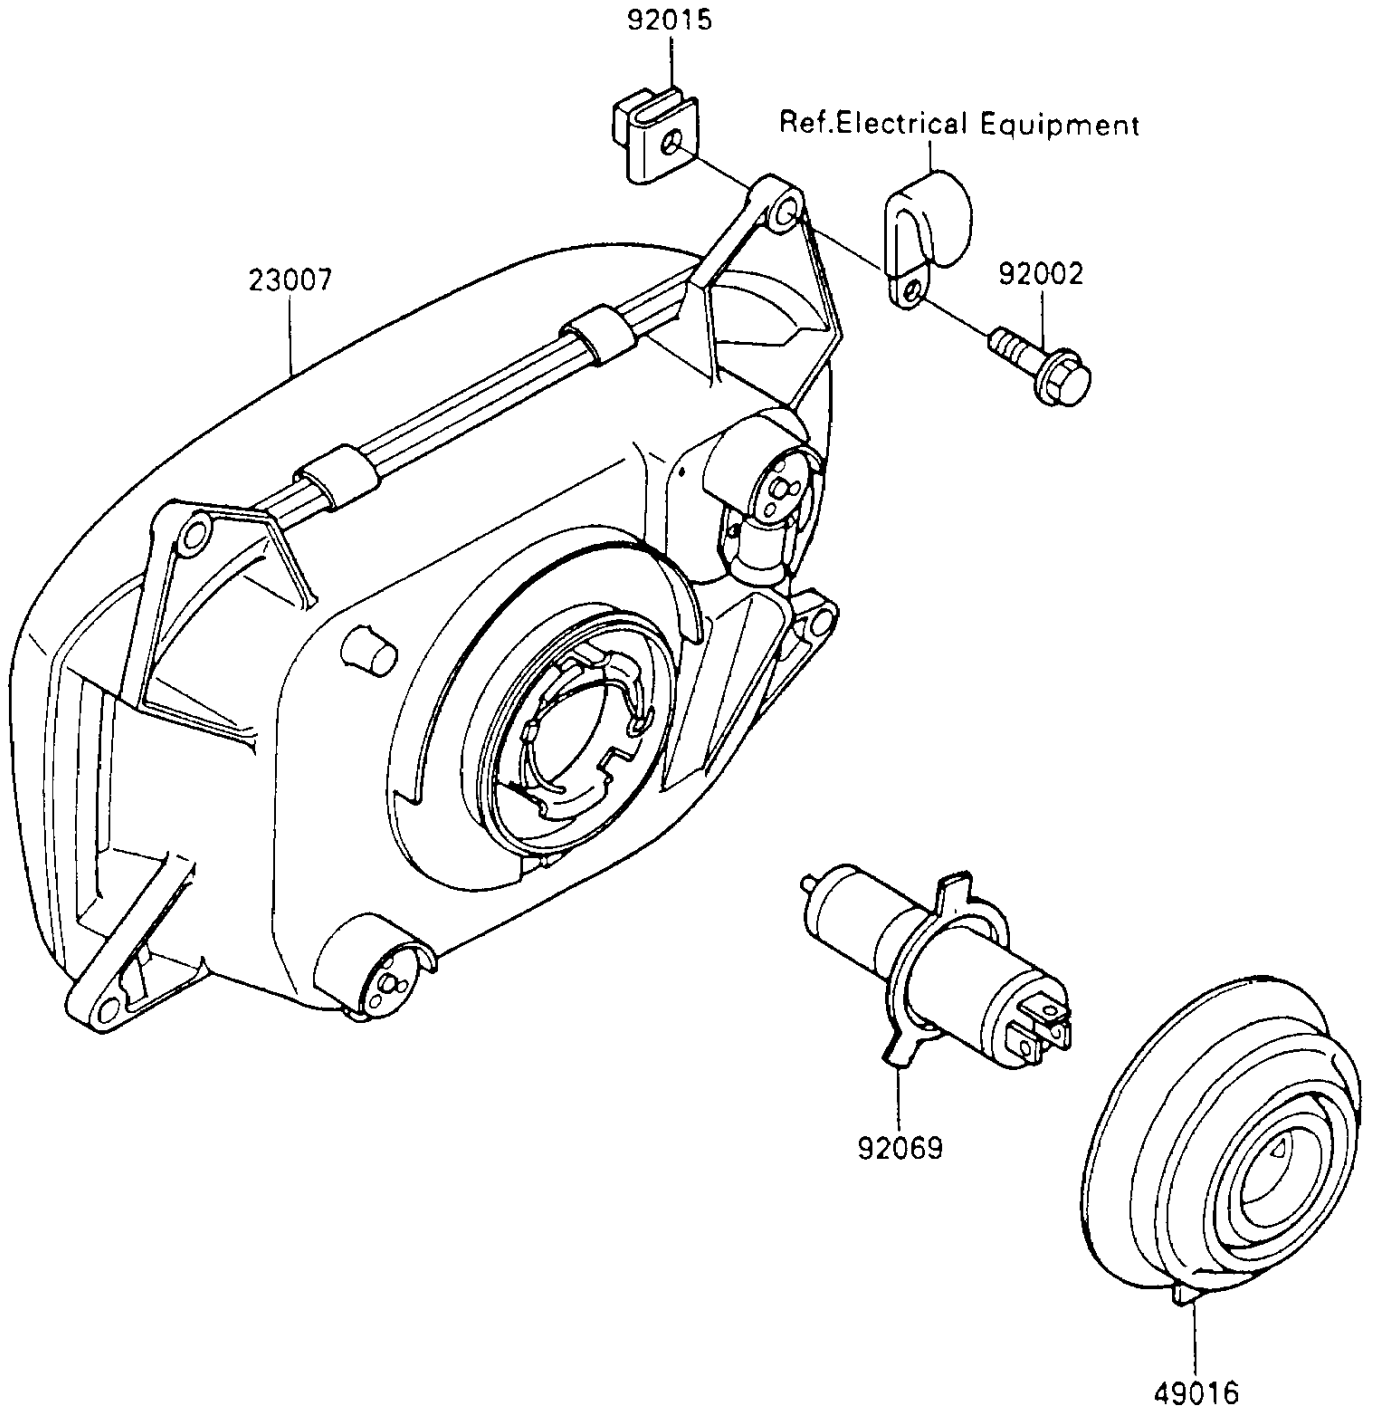

# 1990 Ninja® 600R PARTS DIAGRAM

Headlight(s)

F2710-0247

# 1990 Ninja® 600R PARTS LIST

## Headlight(s)

ITEM NAME	PART NUMBER	QUANTITY
LENS-COMP,HEAD LAMP (Ref # 23007)	23007-1155	1
COVER-SEAL,HEAD LAMP (Ref # 49016)	49016-1108	1
BOLT,6X25 (Ref # 92002)	92002-1320	4
NUT,6MM (Ref # 92015)	92015-1094	4
BULB,12V 60/55W,H4 (Ref # 92069)	92069-1002	1