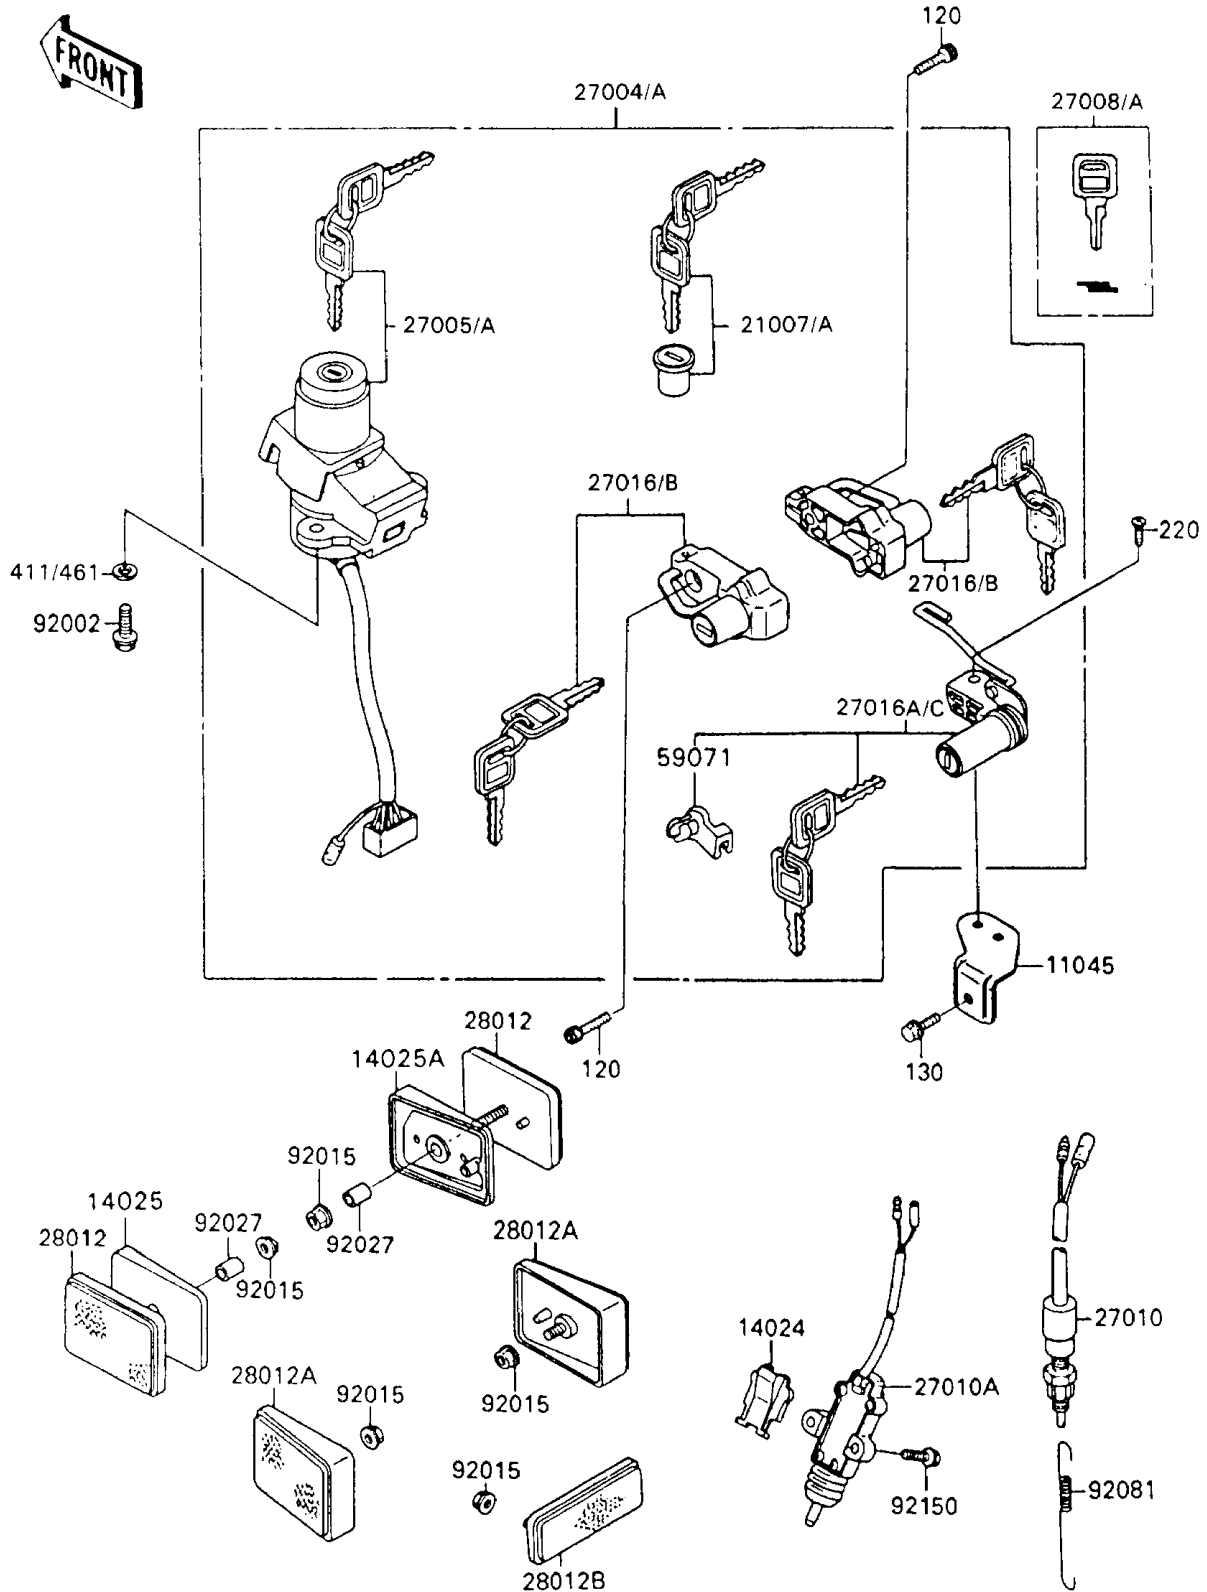

1990 Ninja® 600R PARTS DIAGRAM

Ignition Switch/Locks/Reflectors

F2770-0330

1990 Ninja® 600R PARTS LIST

Ignition Switch/Locks/Reflectors

ITEM NAME	PART NUMBER	QUANTITY
BRACKET,SEAT LOCK (Ref # 11045)	11045-1605	1
COVER,SIDE STAND SWITCH (Ref # 14024)	14024-1532	1
COVER,REFLECTOR,FR (Ref # 14025)	14025-1886	1
COVER,REFLECTOR,FR (Ref # 14025A)	14025-1887	1
ROTOR,LOCK,TANK CAP (Ref # 21007)	21007-5019	1
SWITCH-ASSY (Ref # 27004)	27004-5306	1
SWITCH-ASSY-IGNITION (Ref # 27005)	27005-5073	1
KEY-LOCK,BLANK (Ref # 27008)	27008-1103	1
SWITCH,BRAKE LAMP (Ref # 27010)	27010-1093	1
SWITCH,SIDE STAND (Ref # 27010A)	27010-1226	1
LOCK-ASSY,HELMET (Ref # 27016)	27016-5134	2
LOCK-ASSY,SEAT (Ref # 27016A)	27016-5135	1
REFLECTOR-REFLEX,FR (Ref # 28012)	28012-1052	2
REFLECTOR-REFLEX,RR (Ref # 28012A)	28012-1056	2
REFLECTOR-REFLEX (Ref # 28012B)	28012-1077	1
JOINT (Ref # 59071)	59071-1103	2
BOLT,TORX,6X16 (Ref # 92002)	92002-1333	2
NUT,FLANGED,5MM (Ref # 92015)	92015-1259	5
COLLAR,5X8X14.5 (Ref # 92027)	92027-1789	2
SPRING,BRAKE LAMP SWITCH (Ref # 92081)	92081-1704	1
BOLT,SOCKET,5X20 (Ref # 92150)	92150-1019	2
BOLT-SOCKET,6X20 (Ref # 120)	120S0620	2
BOLT-FLANGED (Ref # 130)	130B0614	1
SCREW-PAN-CROS,6X12 (Ref # 220)	220B0612	2
WASHER-PLAIN,6MM (Ref # 411)	411E0600	2