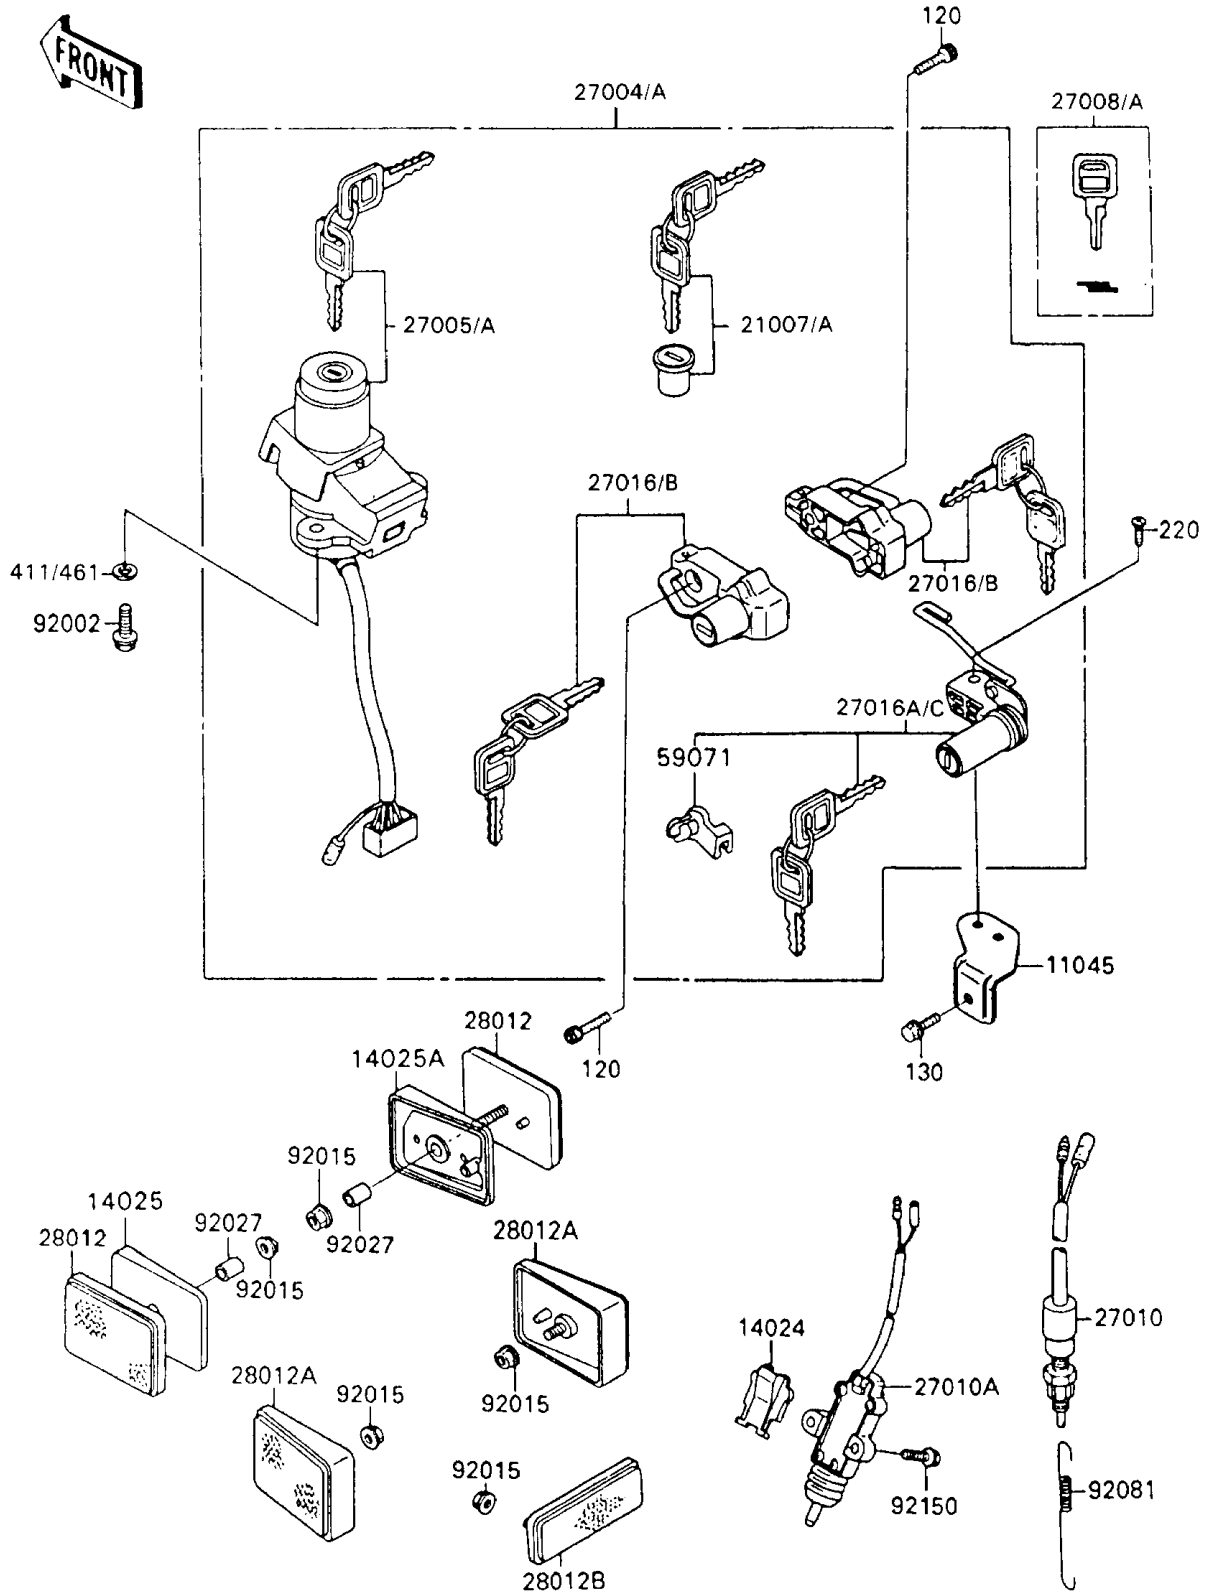

1991 Ninja® 600R PARTS DIAGRAM

Ignition Switch/Locks/Reflectors

F2770-0330

1991 Ninja® 600R PARTS LIST

Ignition Switch/Locks/Reflectors

ITEM NAME	PART NUMBER	QUANTITY
BRACKET,SEAT LOCK (Ref # 11045)	11045-1605	1
COVER,SIDE STAND SWITCH (Ref # 14024)	14024-1532	1
COVER,REFLECTOR,FR (Ref # 14025)	14025-1886	1
COVER,REFLECTOR,FR (Ref # 14025A)	14025-1887	1
ROTOR,LOCK,TANK CAP (Ref # 21007)	21007-5019	1
SWITCH-ASSY (Ref # 27004)	27004-5306	1
SWITCH-ASSY-IGNITION (Ref # 27005)	27005-5073	1
KEY-LOCK,BLANK (Ref # 27008)	27008-1103	1
SWITCH,BRAKE LAMP (Ref # 27010)	27010-1093	1
SWITCH,SIDE STAND (Ref # 27010A)	27010-1226	1
LOCK-ASSY,HELMET (Ref # 27016)	27016-5134	2
LOCK-ASSY,SEAT (Ref # 27016A)	27016-5135	1
REFLECTOR-REFLEX,FR (Ref # 28012)	28012-1052	2
REFLECTOR-REFLEX,RR (Ref # 28012A)	28012-1056	2
REFLECTOR-REFLEX (Ref # 28012B)	28012-1077	1
JOINT (Ref # 59071)	59071-1103	2
BOLT,TORX,6X16 (Ref # 92002)	92002-1333	2
NUT,FLANGED,5MM (Ref # 92015)	92015-1259	5
COLLAR,5X8X14.5 (Ref # 92027)	92027-1789	2
SPRING,BRAKE LAMP SWITCH (Ref # 92081)	92081-1704	1
BOLT,SOCKET,5X20 (Ref # 92150)	92150-1019	2
BOLT-SOCKET,6X20 (Ref # 120)	120S0620	2
BOLT-FLANGED (Ref # 130)	130B0614	1
SCREW-PAN-CROS,6X12 (Ref # 220)	220B0612	2
WASHER-PLAIN,6MM (Ref # 411)	411E0600	2