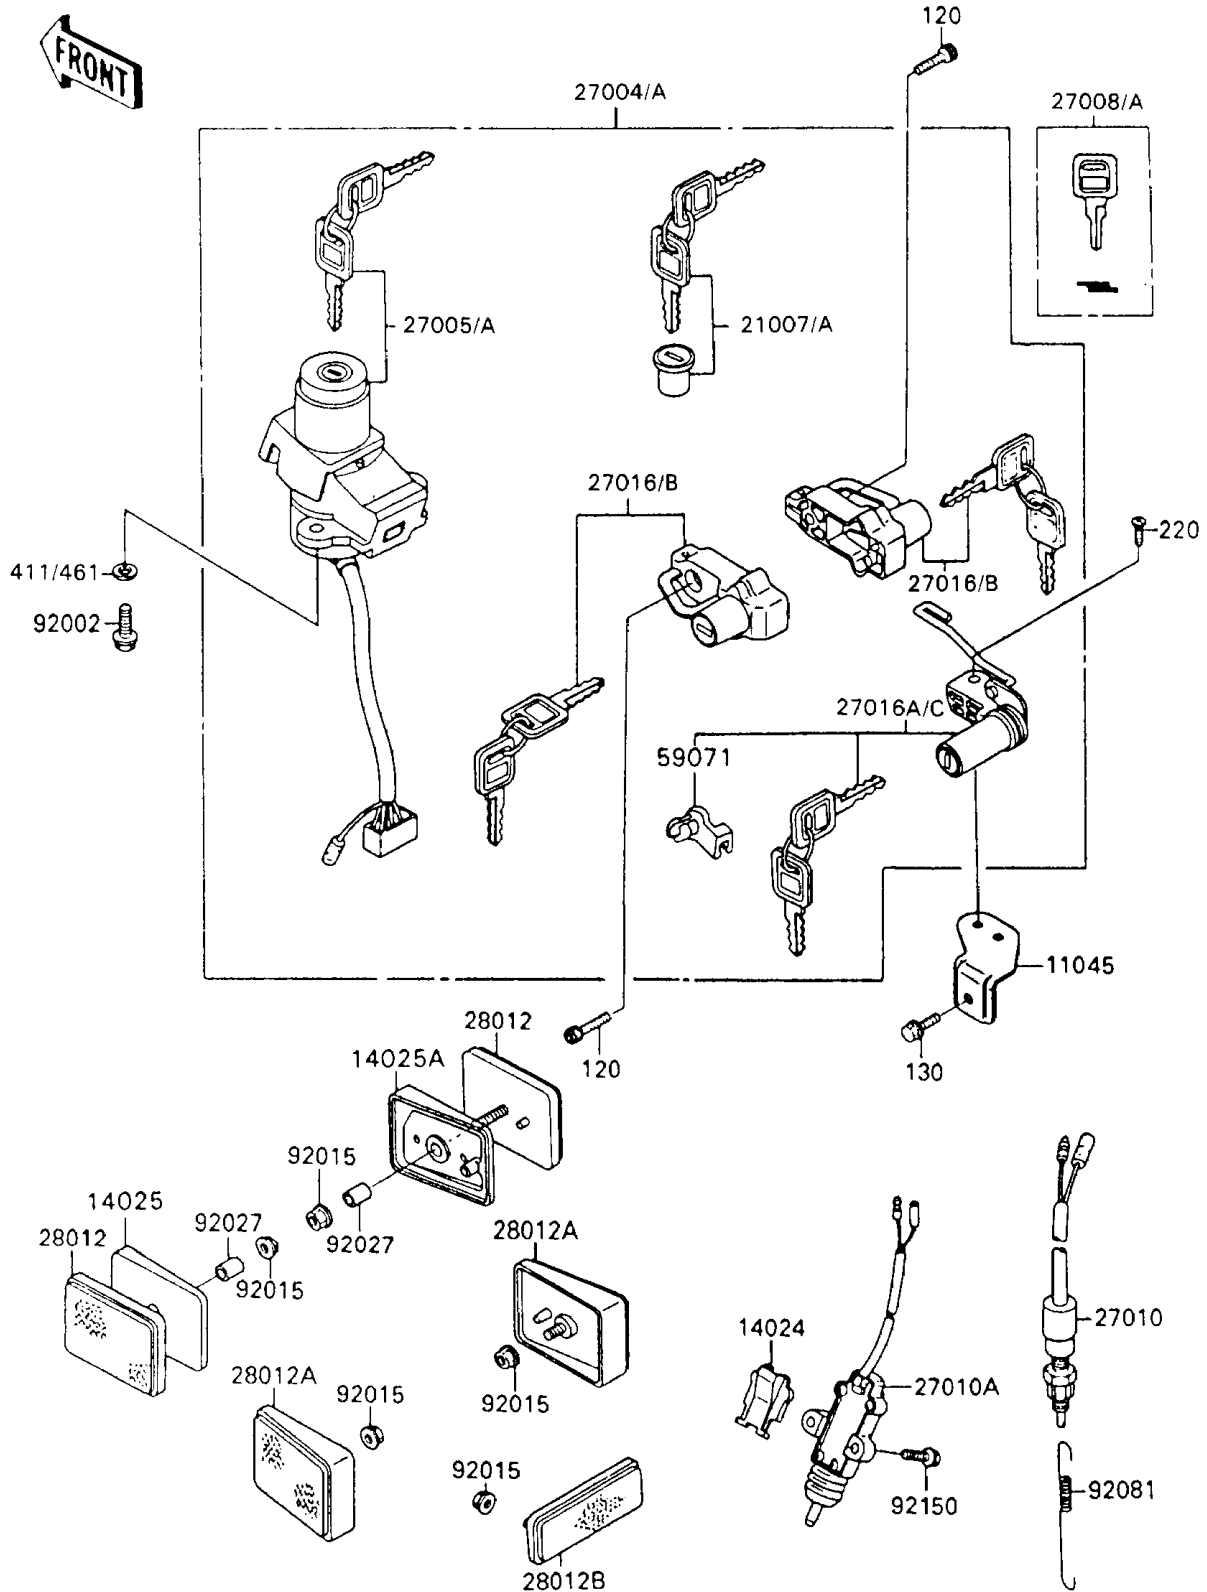

1992 Ninja® 600R PARTS DIAGRAM

Ignition Switch/Locks/Reflectors

F2770-0330

1992 Ninja® 600R PARTS LIST

Ignition Switch/Locks/Reflectors

ITEM NAME	PART NUMBER	QUANTITY
BRACKET,SEAT LOCK (Ref # 11045)	11045-1605	1
COVER,SIDE STAND SWITCH (Ref # 14024)	14024-1532	1
COVER,REFLECTOR,FR (Ref # 14025)	14025-1886	1
COVER,REFLECTOR,FR (Ref # 14025A)	14025-1887	1
ROTOR,LOCK,TANK CAP (Ref # 21007)	21007-5019	1
SWITCH-ASSY (Ref # 27004)	27004-5306	1
SWITCH-ASSY-IGNITION (Ref # 27005)	27005-5073	1
KEY-LOCK,BLANK (Ref # 27008)	27008-1103	1
SWITCH,BRAKE LAMP (Ref # 27010)	27010-1093	1
SWITCH,SIDE STAND (Ref # 27010A)	27010-1226	1
LOCK-ASSY,HELMET (Ref # 27016)	27016-5134	2
LOCK-ASSY,SEAT (Ref # 27016A)	27016-5135	1
REFLECTOR-REFLEX,FR (Ref # 28012)	28012-1052	2
REFLECTOR-REFLEX,RR (Ref # 28012A)	28012-1056	2
REFLECTOR-REFLEX (Ref # 28012B)	28012-1077	1
JOINT (Ref # 59071)	59071-1103	2
BOLT,TORX,6X16 (Ref # 92002)	92002-1333	2
NUT,FLANGED,5MM (Ref # 92015)	92015-1259	5
COLLAR,5X8X14.5 (Ref # 92027)	92027-1789	2
SPRING,BRAKE LAMP SWITCH (Ref # 92081)	92081-1704	1
BOLT,SOCKET,5X20 (Ref # 92150)	92150-1019	2
BOLT-SOCKET,6X20 (Ref # 120)	120S0620	2
BOLT-FLANGED (Ref # 130)	130B0614	1
SCREW-PAN-CROS,6X12 (Ref # 220)	220B0612	2
WASHER-PLAIN,6MM (Ref # 411)	411E0600	2