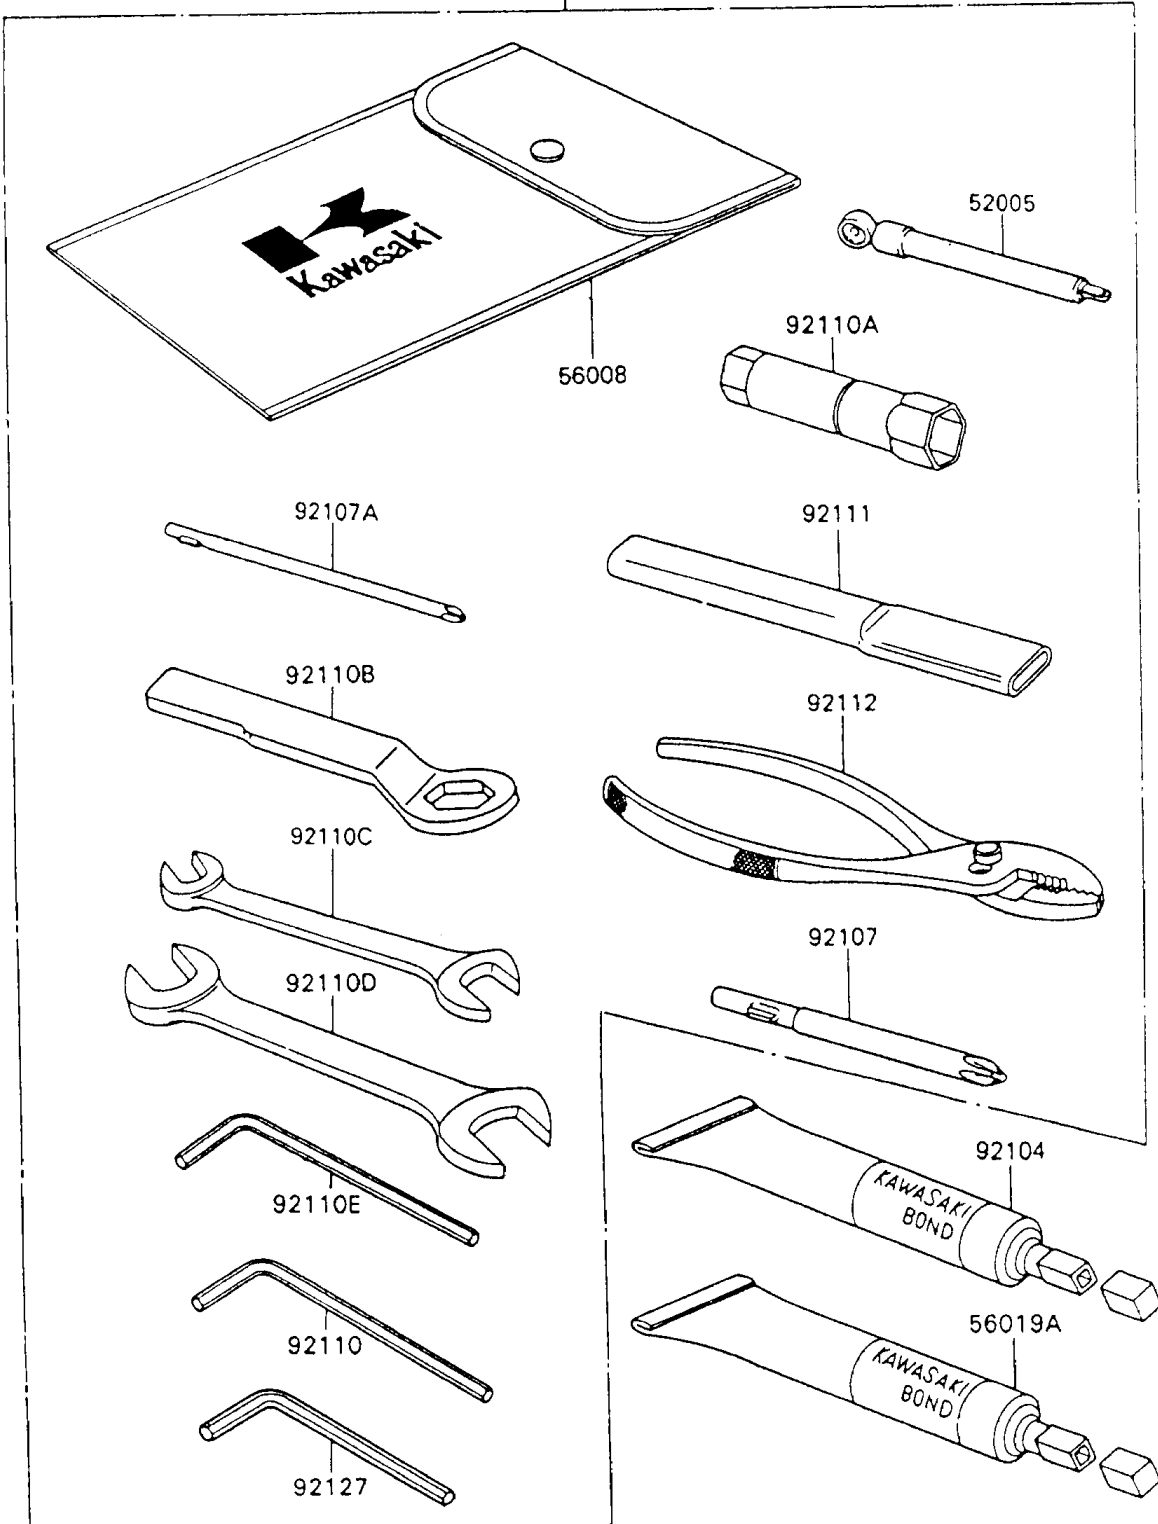

# 1990 Ninja® 600R PARTS DIAGRAM

Owner's Tools

56007

F2810-0215

# 1990 Ninja® 600R PARTS LIST

## Owner's Tools

ITEM NAME	PART NUMBER	QUANTITY
GAUGE,AIR,3.5KG/CM2 (Ref # 52005)	52005-1031	1
TOOLKIT (Ref # 56007)	56007-1322	1
BAG,TOOL (Ref # 56008)	56008-1019	1
THREE BOND TB1211,HT/RS,WHITE (Ref # 56019A)	56019-120	1
GASKET-LIQUID,TUBE,100G,BLACK (Ref # 92104)	92104-1003	1
TOOL-DRIVER,#3PHILLIPS (Ref # 92107)	92107-005	1
TOOL-DRIVER,#2PHILLIPS (Ref # 92107A)	92107-1053	1
TOOL-WRENCH,ALLEN,5MM (Ref # 92110)	92110-1015	1
TOOL-WRENCH,BOX,18MM (Ref # 92110A)	92110-1111	1
TOOL-WRENCH,BOX END,24MM (Ref # 92110B)	92110-1150	1
TOOL-WRENCH,OPEN END,10X12 (Ref # 92110C)	92110-1152	1
TOOL-WRENCH,OPEN END,14X17 (Ref # 92110D)	92110-1153	1
TOOL-WRENCH,ALLEN,4MM (Ref # 92110E)	92110-3703	1
TOOL-BAR,BOX END WRENCH (Ref # 92111)	92111-1051	1
TOOL-PLIERS (Ref # 92112)	92112-003	1
TOOL-WRENCH,ALLEN,6MM (Ref # 92127)	92127-003	1