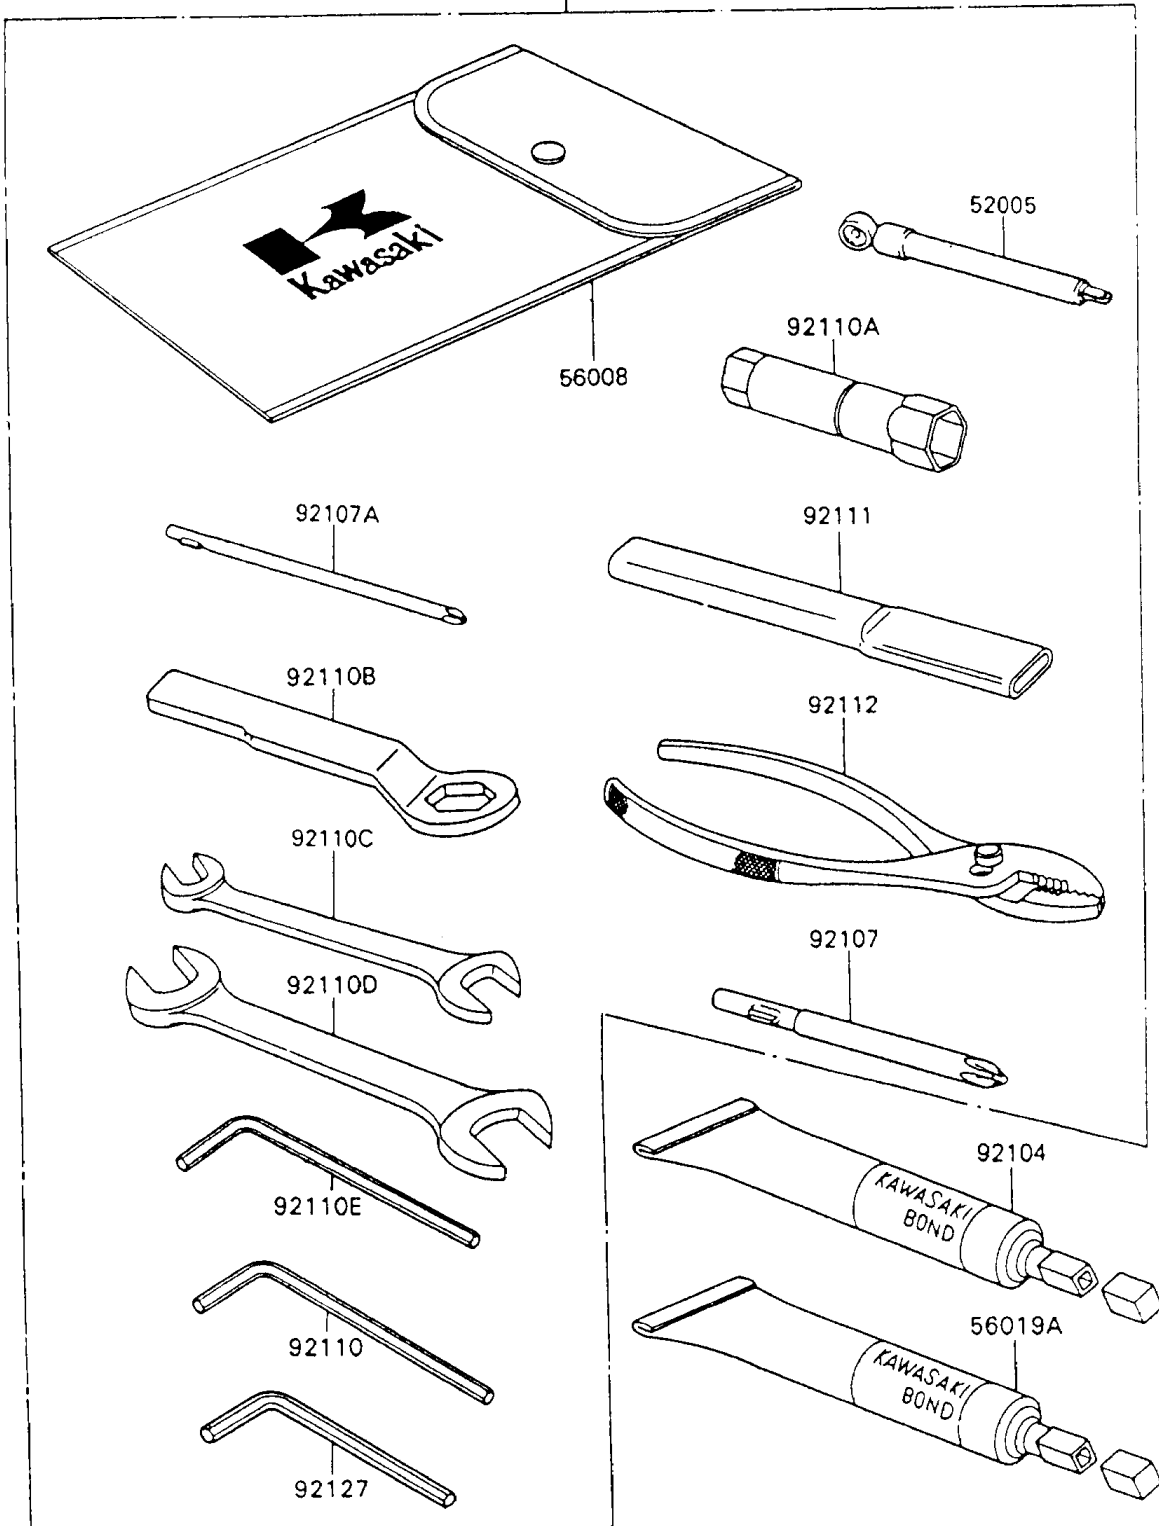

1991 Ninja® 600R PARTS DIAGRAM

Owner's Tools

56007

F2810-0215

1991 Ninja® 600R PARTS LIST

Owner's Tools

ITEM NAME	PART NUMBER	QUANTITY
-----------	-------------	----------