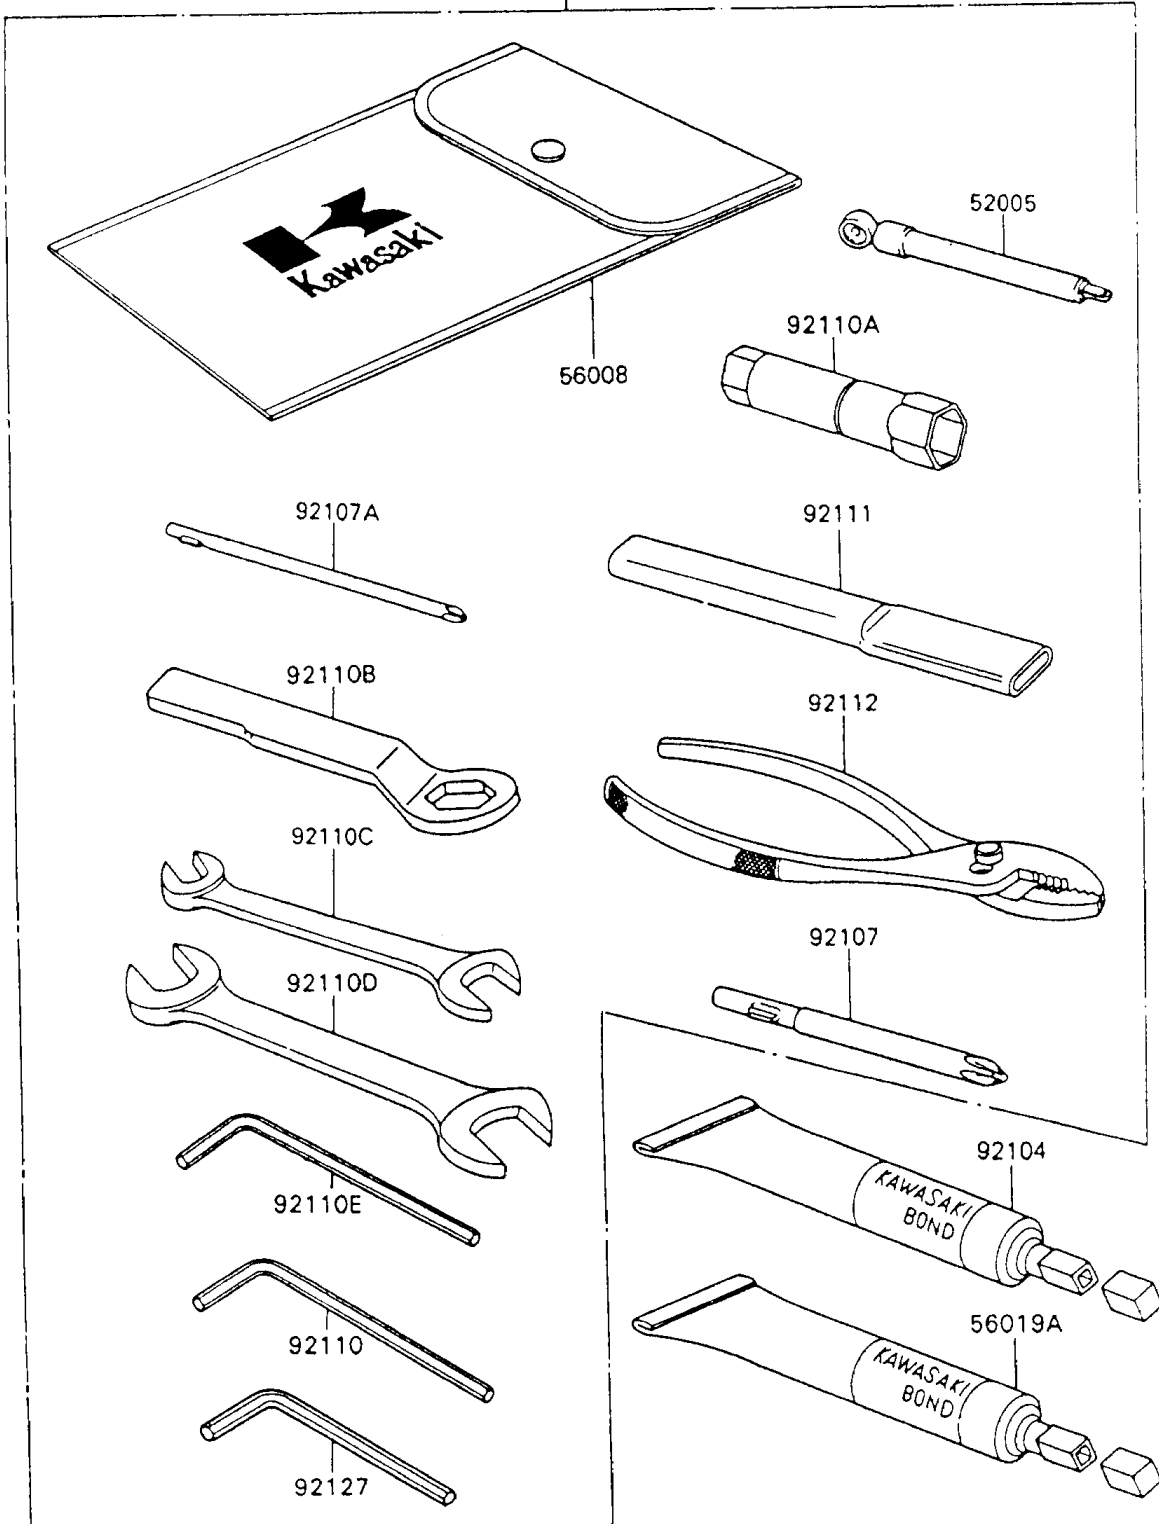

1994 Ninja® 600R PARTS DIAGRAM

Owner's Tools

56007

F2810-0215

1994 Ninja® 600R PARTS LIST

Owner's Tools

ITEM NAME	PART NUMBER	QUANTITY
GAUGE,AIR,3.5KG/CM2 (Ref # 52005)	52005-1031	1
TOOLKIT (Ref # 56007)	56007-1322	1
BAG,TOOL (Ref # 56008)	56008-1019	1
THREE BOND TB1211,HT/RS,WHITE (Ref # 56019A)	56019-120	1
GASKET-LIQUID,TUBE,100G,BLACK (Ref # 92104)	92104-1003	1
TOOL-DRIVER,#3PHILLIPS (Ref # 92107)	92107-005	1
TOOL-DRIVER,#2PHILLIPS (Ref # 92107A)	92107-1053	1
TOOL-WRENCH,ALLEN,5MM (Ref # 92110)	92110-1015	1
TOOL-WRENCH,BOX,18MM (Ref # 92110A)	92110-1111	1
TOOL-WRENCH,BOX END,24MM (Ref # 92110B)	92110-1150	1
TOOL-WRENCH,OPEN END,10X12 (Ref # 92110C)	92110-1152	1
TOOL-WRENCH,OPEN END,14X17 (Ref # 92110D)	92110-1153	1
TOOL-WRENCH,ALLEN,4MM (Ref # 92110E)	92110-3703	1
TOOL-BAR,BOX END WRENCH (Ref # 92111)	92111-1051	1
TOOL-PLIERS (Ref # 92112)	92112-003	1
TOOL-WRENCH,ALLEN,6MM (Ref # 92127)	92127-003	1