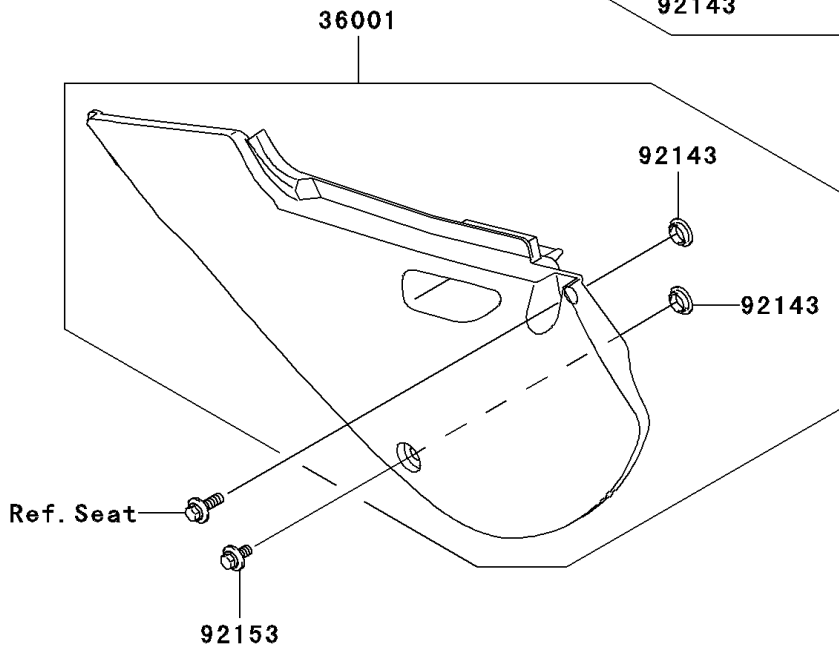

# 2006 KX65 PARTS DIAGRAM

Side Covers

F2611

W0D

### Side Covers

ITEM NAME	PART NUMBER	QUANTITY
COVER-SIDE,LH,S.WHITE (Ref # 36001)	36001-1639-266	1
COVER-SIDE,RH,S.WHITE (Ref # 36001A)	36001-1667-266	1
COLLAR (Ref # 92143)	92143-1196	4
BOLT,FLANGED,6X14 (Ref # 92153)	92153-0936	2