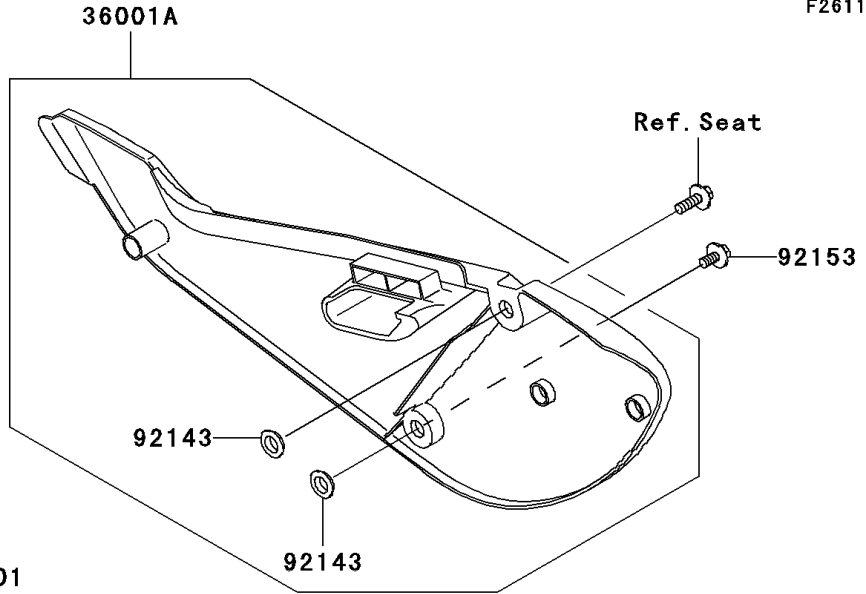

# 2006 KX65 PARTS DIAGRAM

Side Covers

F2611

W0D

### Side Covers

ITEM NAME	PART NUMBER	QUANTITY
COVER-SIDE,LH,S.WHITE (Ref # 36001)	36001-1639-266	1
COVER-SIDE,RH,S.WHITE (Ref # 36001A)	36001-1667-266	1
COLLAR (Ref # 92143)	92143-1196	4
BOLT,FLANGED,6X14 (Ref # 92153)	92153-0936	2