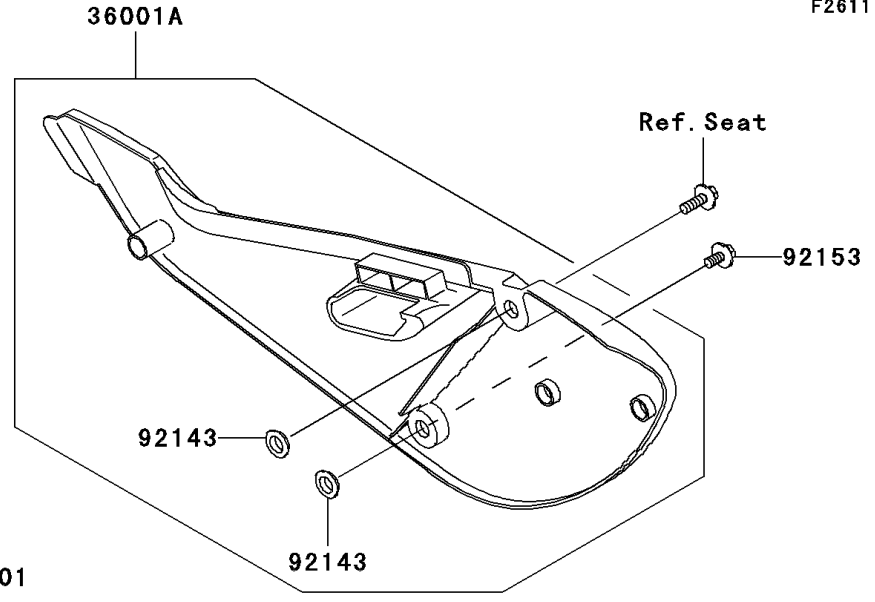

2008 KX™ 65 PARTS DIAGRAM

Side Covers

F2611

WOD

2008 KX™ 65 PARTS LIST

Side Covers

ITEM NAME	PART NUMBER	QUANTITY
COVER-SIDE,LH,S.WHITE (Ref # 36001)	36001-1639-266	1
COVER-SIDE,RH,S.WHITE (Ref # 36001A)	36001-1667-266	1
COLLAR (Ref # 92143)	92143-1196	4
BOLT,FLANGED,6X14 (Ref # 92153)	92153-0936	2