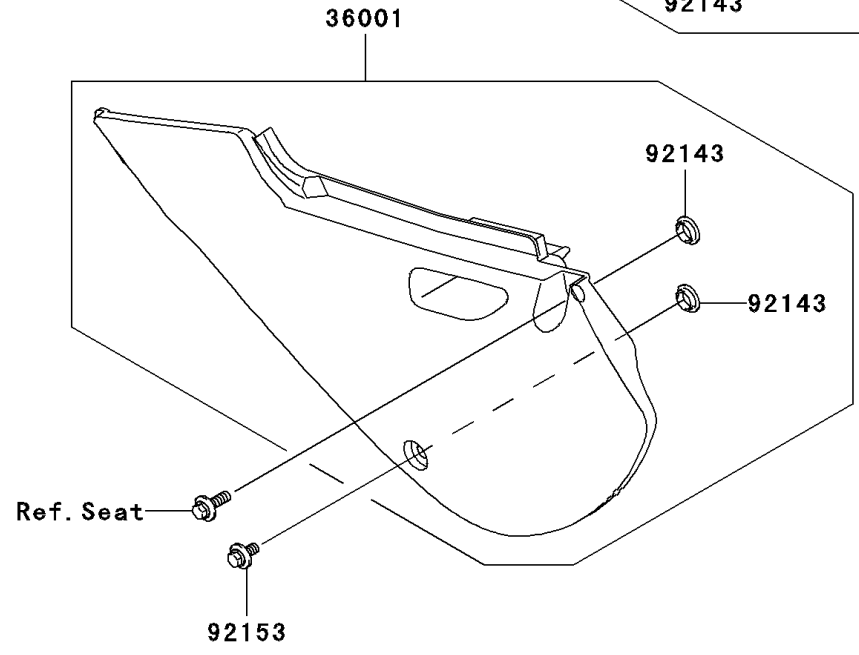

2008 KX™ 65 PARTS DIAGRAM

Side Covers

F2611

WOD

2008 KX™ 65 PARTS LIST

Side Covers

ITEM NAME	PART NUMBER	QUANTITY
COVER-SIDE,LH,S.WHITE (Ref # 36001)	36001-1639-266	1
COVER-SIDE,RH,S.WHITE (Ref # 36001A)	36001-1667-266	1
COLLAR (Ref # 92143)	92143-1196	4
BOLT,FLANGED,6X14 (Ref # 92153)	92153-0936	2