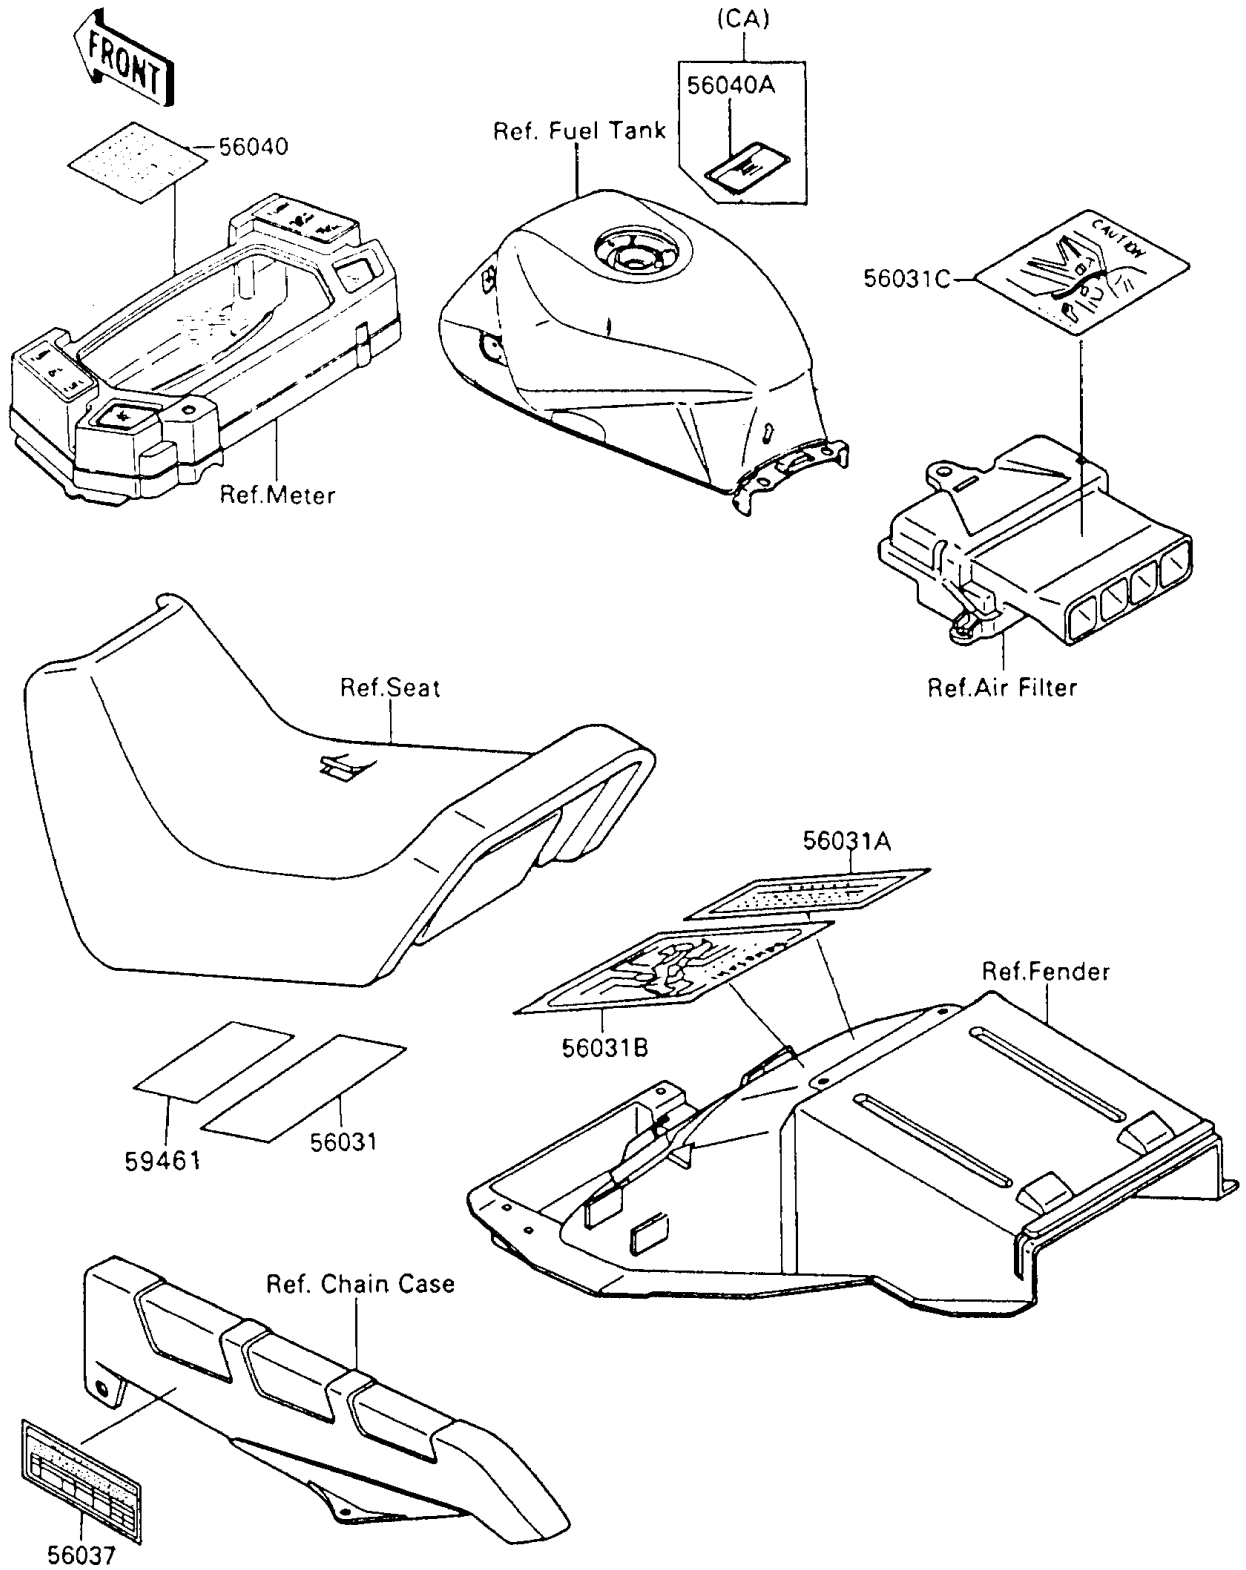

# 1990 Ninja® 600R PARTS DIAGRAM

Labels

F2860-0598

# 1990 Ninja® 600R PARTS LIST

## Labels

ITEM NAME	PART NUMBER	QUANTITY
LABEL-MANUAL,OIL & OIL FILTER (Ref # 56031)	56031-1093	1
LABEL-MANUAL,CHAIN (Ref # 56031A)	56031-1512	1
LABEL-MANUAL,DAILY SAFETY (Ref # 56031B)	56031-1550	1
LABEL-MANUAL,BATTERY VENT (Ref # 56031C)	56031-1551	1
LABEL-SPECIFICATION,TIRE&LOAD (Ref # 56037)	56037-1430	1
LABEL-WARNING,BREAK IN CAUTION (Ref # 56040)	56040-1007	1
LABEL-WARNING,EVAPO (Ref # 56040A)	56040-1121	1
LABEL-CERTIFICATION,EVAPO ROUT (Ref # 59461)	59461-1425	1